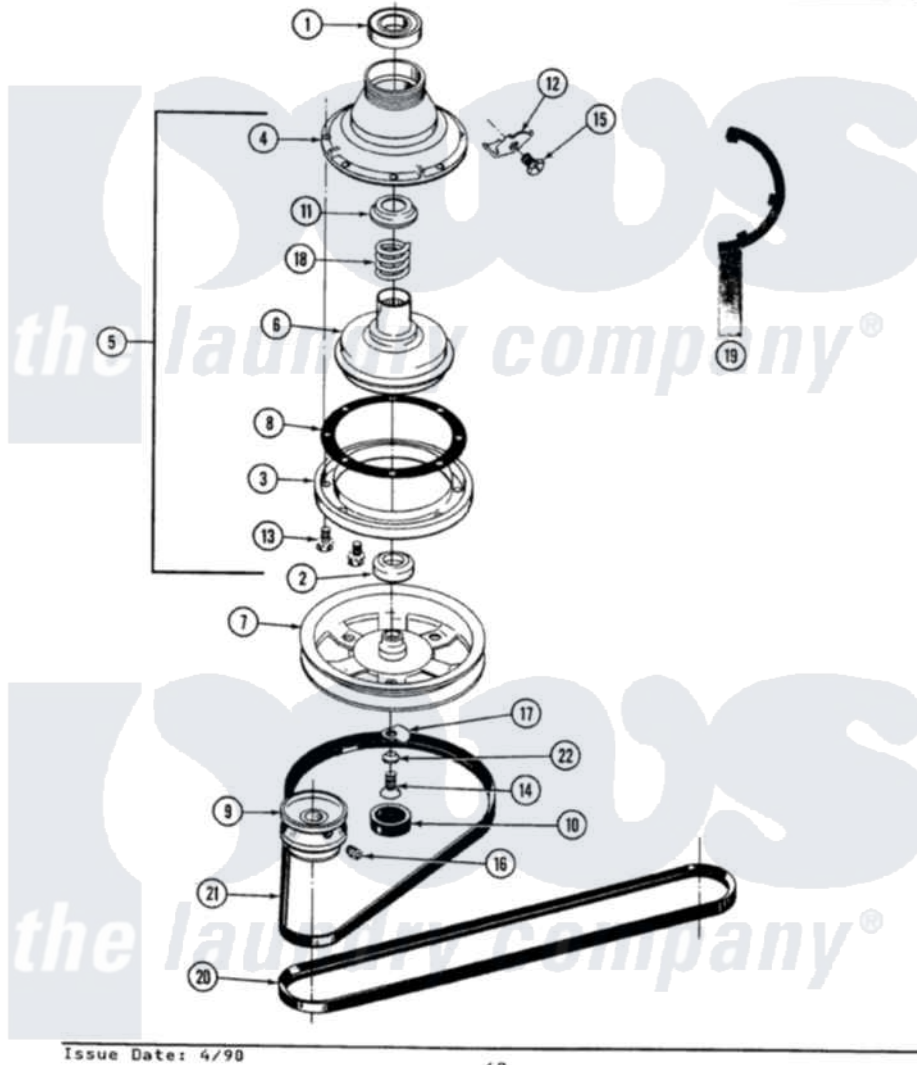

Maytag GA8500 03 - CLUTCH, BRAKE & BELTS

SECTION: CLUTCH, BRAKE & BELTS
 MODEL: ALL MODELS

Maytag Residential Maytag GA8500 Washer Parts Parts Diagram 03 - CLUTCH, BRAKE & BELTS
 Click on the part number to view part

| Item | Original Part Number | Replaced By | Status | Part Description |
|------|-------------------------|---------------------------|---------------|------------------------------|
| 1 | Y200720 | 22003441 | | Bearing, Rear |
| 2 | 200835 | | | Bearing, Brake Rotor |
| 3 | 211043 | 6-2011900 | | Brake Asse |
| 4 | 211045 | 6-2011900 | | Brake Asse |
| 5 | 201190 | 6-2011900 | | Brake Asse |
| 6 | 201126 | 6-2011900 | | Brake Asse |
| 7 | 211059 | 6-2301530 | | Pulley |
| 8 | 211042 | 6-2011900 | | Brake Asse |
| 9 | 200816 | 6-2008160 | | Pulley- MO |
| 10 | 211038 | | Not Available | CAP, OIL RETAINER |
| 11 | 211039 | 6-2011900 | | Brake Asse |
| 12 | 213325 | | | Clip, Retaining |
| 13 | 211000 | | | SCREW, BRAKE DRUM (HEX HEAD) |
| 14 | 211375 | 681582 | | Screw |
| 15 | 213326 | | | Bolt, Sems Retaining Clip |
| 16 | Y053241 | | | Set Screw, Motor Pulley |

| | | | |
|----|------------------------|---------------------------|---------------------|
| 17 | 211089 | | Lug, Stop Pulley |
| 18 | 211041 | 6-2011900 | Brake Asse |
| 19 | Y038315 | 038315 | Tool |
| 20 | 211124 | | Part Not Used |
| 21 | 211125 | | V Belt, DiVe Pulley |
| 22 | 211090 | 22003555 | Washer, Stop Lug |