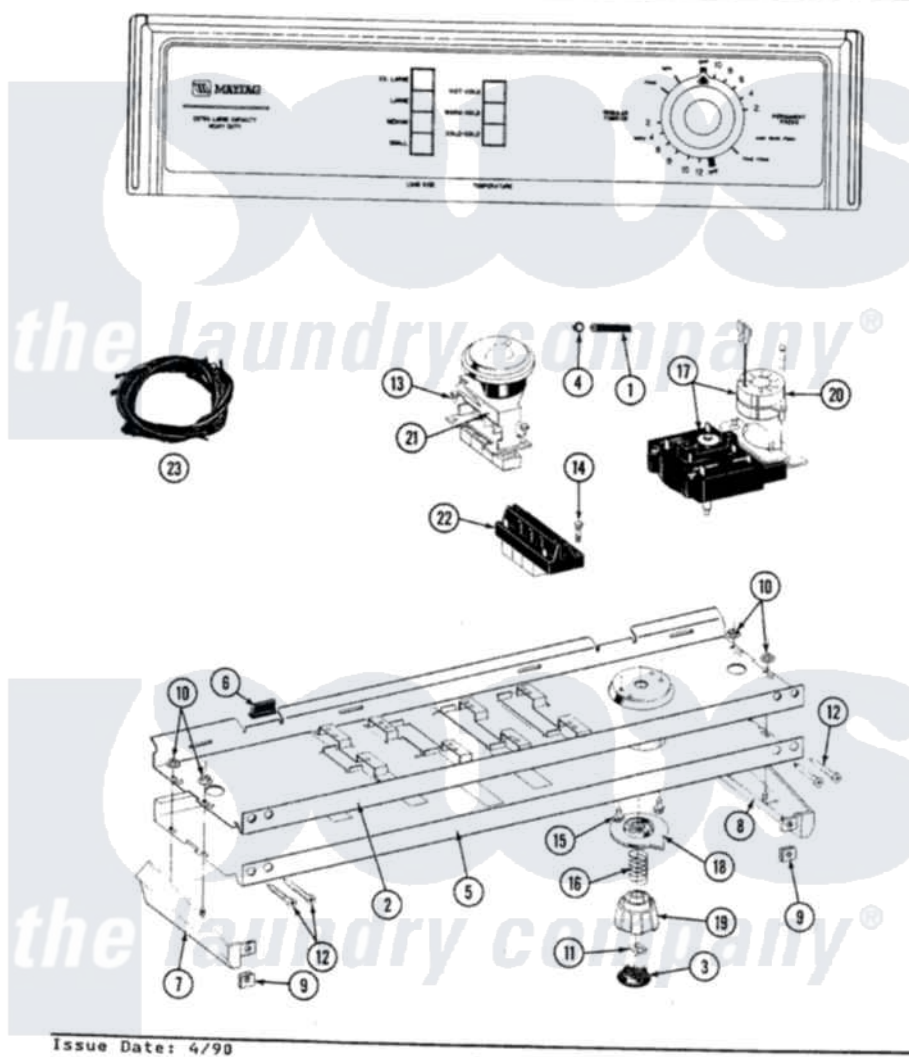

Maytag GA8500 04 - CONTROL PANEL

SECTION: CONTROL PANEL
MODEL: A8500

Issue Date: 4/90

8

Maytag [Residential Maytag GA8500 Washer Parts](#) Parts Diagram 04 - CONTROL PANEL

Click on the part number to view part

Item	Original Part Number	Replaced By	Status	Part Description
1	212942	22001619		Tube, Water Level Switch
2	214818			Back Up Plate
3	215821		Not Available	CAP, KNOB
4	410296	596669		Clamp, Manifold
5	207604		Not Available	CONTROL PANEL
6	214897			Pad, Control Panel
7	207215		Not Available	END CAP LH
8	207216		Not Available	END CAP RH
9	214894			Fastener, End Cap
10	214872			Palnut, End Cap Note: Nut, Lamp Holder
11	211605			Bezel, Timer Dial
12	210932			Screw, No.8 X 9/16 Ctsk Note: Screw, Inlet Duct
13	211168	W10139210		Screw, 8-18 X 5/16
14	213117	67006908		Screw, Ice Rack
15	213966	3400014		Screw

16	211065		Spring, Index Wheel
17	207379		Timer
18	215827	Not Available	TIMER DIAL SKIRT
19	215828		Knob, Timer
20	205033	22205033	Motor- Tim
21	207361		4 Level Pressure Switch
22	207368	Not Available	TEMP CONTROL SWITCH - 3 BUTTON
23	207383		Wire Harness