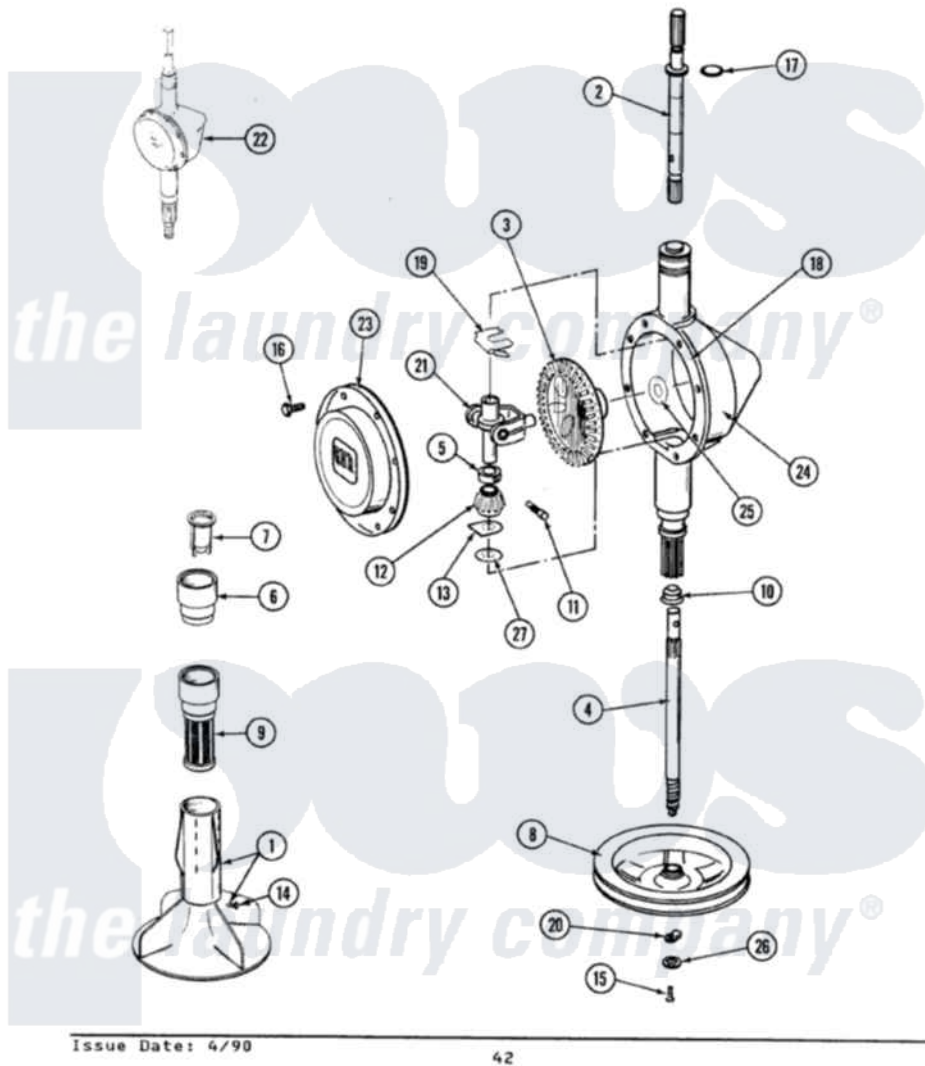

# Maytag GA8500 05 - ORBITAL TRANSMISSION

SECTION: ORBITAL TRANSMISSION  
MODEL: ALL MODELS

Maytag Residential Maytag GA8500 Washer Parts Parts Diagram 05 - ORBITAL TRANSMISSION  
Click on the part number to view part

Item	Original Part Number	Replaced By	Status	Part Description
1	<a href="#">207228</a>			Agitator W/Lock Screw
2	207153	<a href="#">6-2097820</a>		Kit- Shaft
3	206713	<a href="#">6-2067130</a>		Gear- Beve
4	215410	<a href="#">12001450</a>		Ctr Shaft W/Collar Andkeeper- Dp
5	215415		Not Available	COLLAR, LOWER
7	<a href="#">215733</a>			Dispensing Cup
8	211059	<a href="#">6-2301530</a>		Pulley
9	<a href="#">207426</a>			Lint Filter Deep
10	206602	<a href="#">207843</a>		Lip Seal Repair Kit
11	<a href="#">Y206629</a>			Pin, Collar
12	215401	<a href="#">W10221114</a>		Pinion
13	<a href="#">215395</a>			Plate, Clutch
14	206478		Not Available	SCREW & WASHER FOR AGITATOR
15	211375	<a href="#">681582</a>		Screw
16	215417		Not Available	SCREW, TRANSMISSION

16	210417	Not Available	COVER
17	<a href="#">210690</a>		Seal, Rubber
18	Y058700	<a href="#">675652</a>	Adhesive
19	<a href="#">215581</a>		Spring, Agitator Shaft
20	<a href="#">211089</a>		Lug, Stop Pulley
21	206685	<a href="#">6-2066850</a>	Yoke
22	206707	<a href="#">6-2097750</a>	Trans Dee
23	<a href="#">206628</a>		Cover, Transmission
24	206624	<a href="#">6-2097750</a>	Trans Dee
25	<a href="#">215394</a>		Washer, Bevel Gear
26	211090	<a href="#">22003555</a>	Washer, Stop Lug
27	211483	<a href="#">6-2114830</a>	Washer- SP