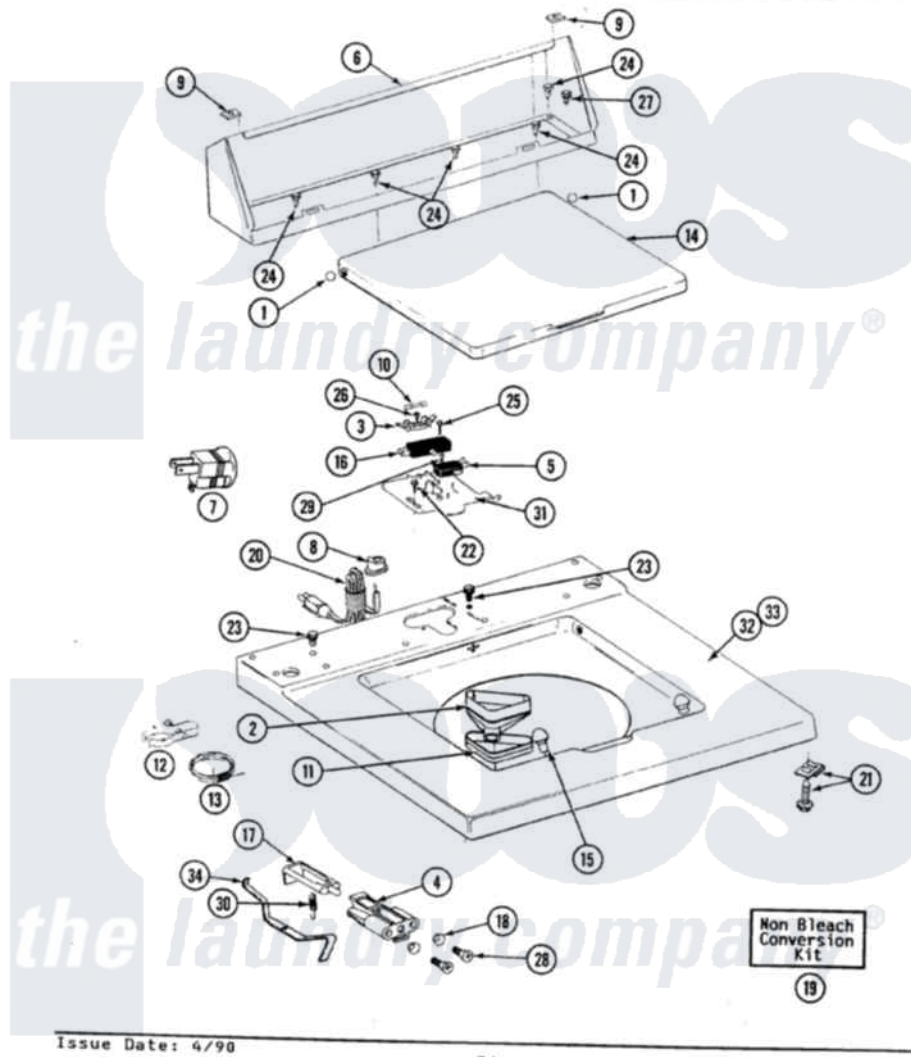

# Maytag GA8500 06 - TOP COVER, CONSOLE & LID SWITCH

SECTION: TOP COVER, CONSOLE & LID SWITCH  
 MODEL: ALL MODELS

Issue Date: 4/98

34

Maytag Residential Maytag GA8500 Washer Parts Parts Diagram 06 - TOP COVER, CONSOLE & LID SWITCH  
 Click on the part number to view part

Item	Original Part Number	Replaced By	Status	Part Description
1	<a href="#">211726</a>			Hinge, Ball Lid
3	<a href="#">207167</a>			Block, Fuse
4	214279	<a href="#">204968</a>		Plunger And Bracket Assembly--W
"	216256		Not Available	BRACKET, UNBALANCE
5	<a href="#">207166</a>			Switch, Check
6	205635M		Not Available	CONSOLE (HVST WHEAT)
7	<a href="#">Y201808</a>			Converter
8	<a href="#">211881</a>			Grommet, Cord Part Not Used-Gas Models Only
9	<a href="#">215075</a>			Fastener, Control Panel To Console
10	207168	<a href="#">22001682</a>		Switch Assembly, Lid W/4amp Fuse
11	<a href="#">214436</a>			Gasket
12	<a href="#">301548</a>			Clamp, Ground Wire
13	<a href="#">311155</a>			Ground Wire And Clamp
14	212073M		Not Available	LID-HARVEST WHEAT