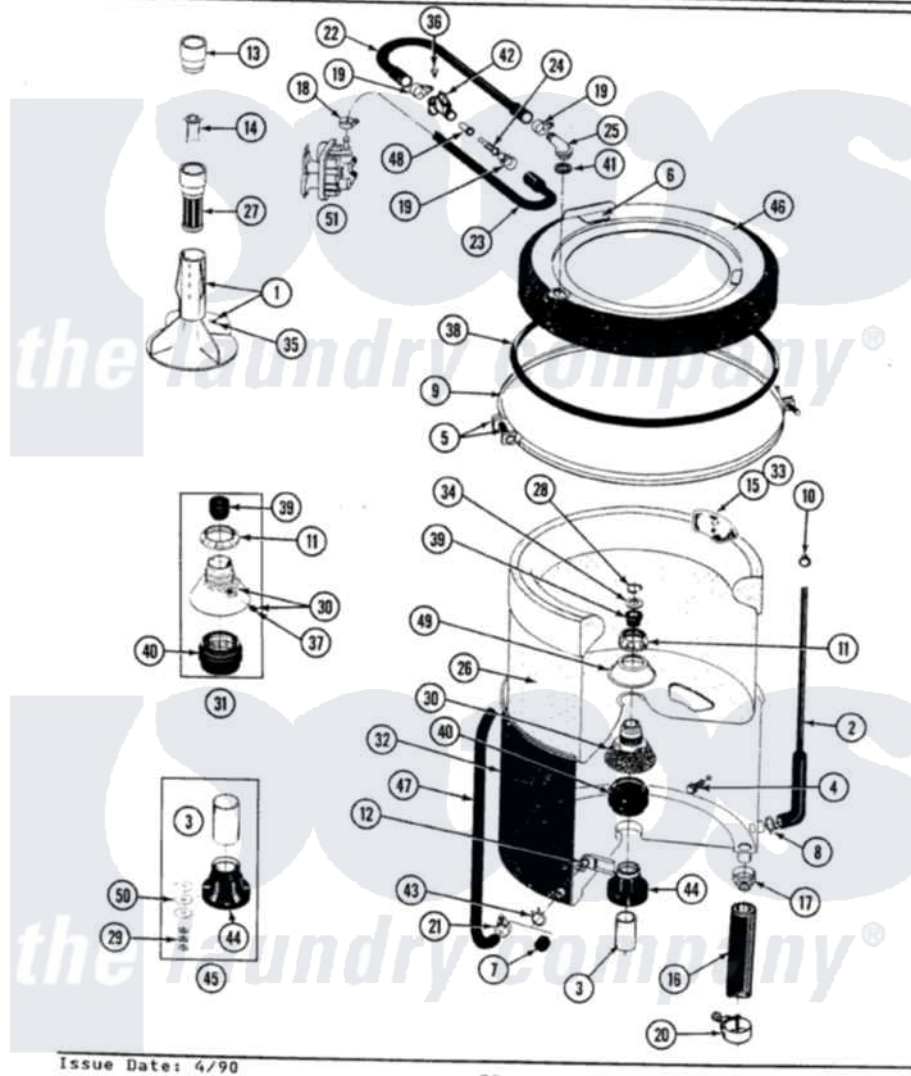

# Maytag GA8500 07 - TUB, AGITATOR, MOUNTING STEM & SEAL

SECTION: TUB AGITATOR, MOUNTING STEM & SEAL  
 MODEL: ALL MODELS

Issue Date: 4/90

38

Maytag Residential Maytag GA8500 Washer Parts Parts Diagram 07 - TUB, AGITATOR, MOUNTING STEM & SEAL  
 Click on the part number to view part

Item	Original Part Number	Replaced By	Status	Part Description
1	<a href="#">207228</a>			Agitator W/Lock Screw
2	<a href="#">215976</a>			Air Tube
"	212942	<a href="#">22001619</a>		Tube, Water Level Switch
3	<a href="#">211130</a>			Bearing Liner, Tub Bearing
4	200744	<a href="#">W10175939</a>		Bolt
"	205254	<a href="#">W10175938</a>		Bolt
5	<a href="#">205529</a>			Nut And Bolt Kit For Tub Clam
6	<a href="#">215232</a>			Bumper, Unbalance
8	<a href="#">211641</a>			Clamp, 1-1/16"
9	<a href="#">200846</a>			Clamp - Tub Cover
10	410296	<a href="#">596669</a>		Clamp, Manifold
11	211047	<a href="#">6-2110472</a>		Nut- Clamp
12	<a href="#">214434</a>			Spout, Deflector
14	<a href="#">215733</a>			Dispensing Cup
16	<a href="#">213045</a>			Hose, Outer Tub Part Not Used
17	200900	<a href="#">616099</a>		Clamp