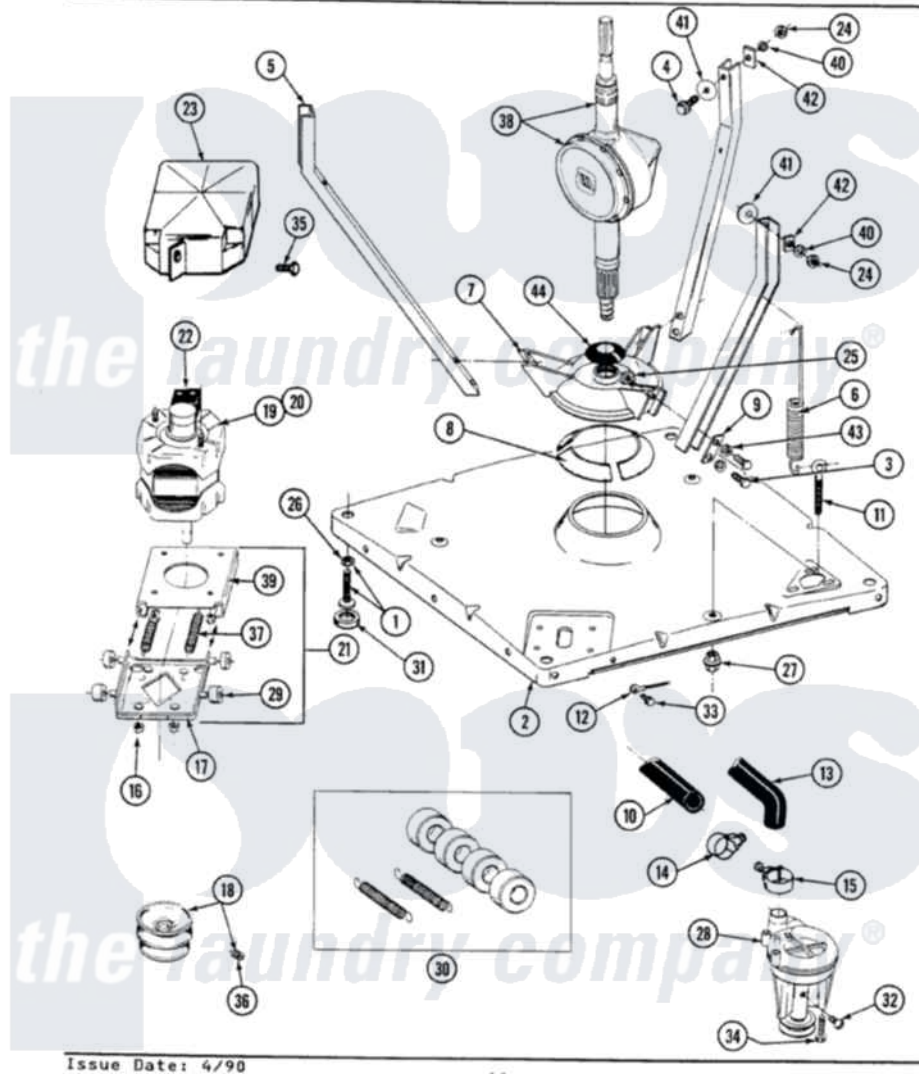

Maytag GA8520 01 - BASE, PUMP, MOTOR & COMPONENTS

SECTION: BASE, PUMP, MOTOR & COMPONENTS
 MODEL: ALL MODELS

Issue Date: 4/90

44

Maytag Residential Maytag GA8520 Washer Parts Parts Diagram 01 - BASE, PUMP, MOTOR & COMPONENTS
 Click on the part number to view part

Item	Original Part Number	Replaced By	Status	Part Description
1	Y302699	22003428		Leg, Adjustable
2	203274			Base With Damper Pads
3	Y015627			Screw- Hex
4	205254	W10175938		Bolt
"	200744	W10175939		Bolt
5	213053			Brace, Tub Part Not Used
6	213054			Centering Spring - 3 Used
7	203725			Damper W/Bolt And Clip
8	203956			Damper Pad Kit
9	213073			Washer, Double Brace
10	214767	22001448		Hose, Pump
11	213120	216416		Bolt, Eye/Centering Spring
12	204807			Ground Wire, Supp. Plte To Top Cover
13	213045			Hose, Outer Tub Part Not Used
14	200461	285655		Clamp, Hose