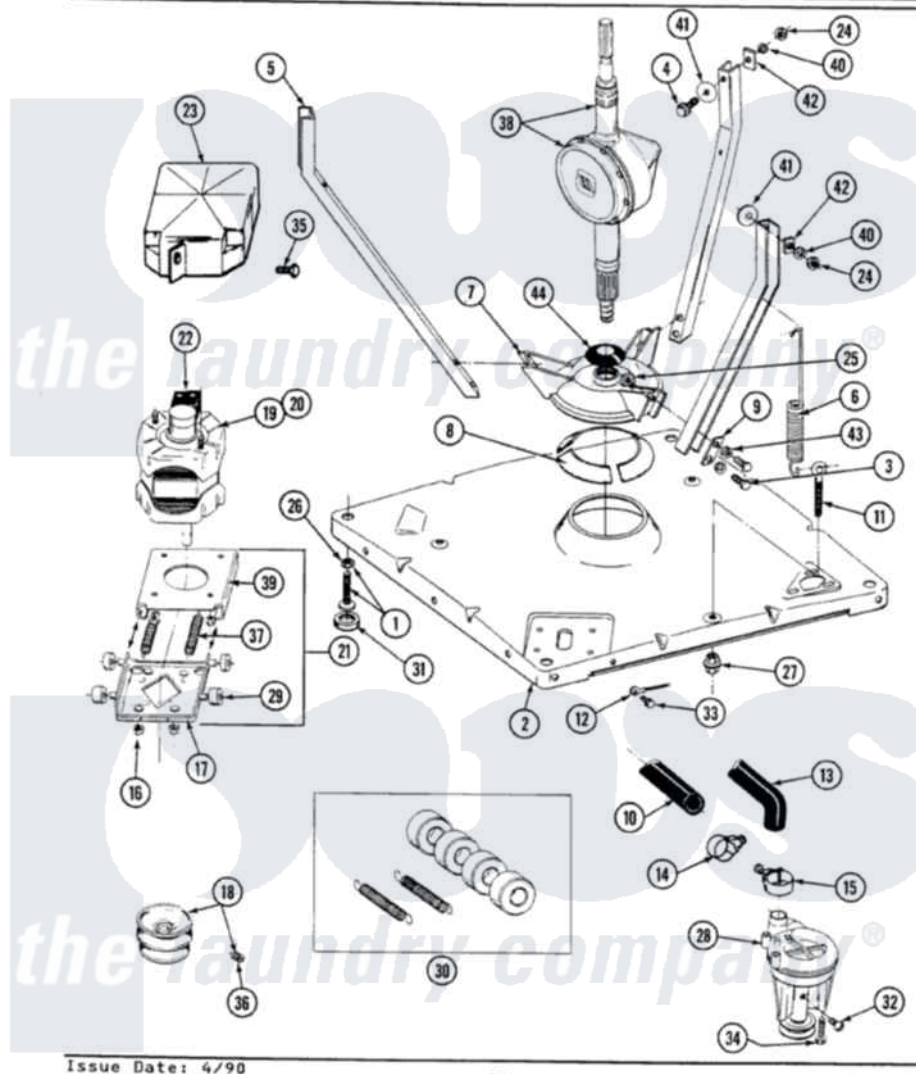

Maytag GA8640 01 - BASE, PUMP, MOTOR & COMPONENTS

SECTION: BASE, PUMP, MOTOR & COMPONENTS
 MODEL: ALL MODELS

Issue Date: 4/90

44

Maytag Residential Maytag GA8640 Washer Parts Parts Diagram 01 - BASE, PUMP, MOTOR & COMPONENTS
 Click on the part number to view part

Item	Original Part Number	Replaced By	Status	Part Description
1	Y302699	22003428		Leg, Adjustable
2	203274			Base With Damper Pads
3	Y015627			Screw- Hex
4	205254	W10175938		Bolt
"	200744	W10175939		Bolt
5	213053			Brace, Tub Part Not Used
6	213054			Centering Spring - 3 Used
7	203725			Damper W/Bolt And Clip
8	203956			Damper Pad Kit
9	213073			Washer, Double Brace
10	214767	22001448		Hose, Pump
11	213120	216416		Bolt, Eye/Centering Spring
12	204807			Ground Wire, Supp. Plte To Top Cover
13	213045			Hose, Outer Tub Part Not Used
14	200461	285655		Clamp, Hose