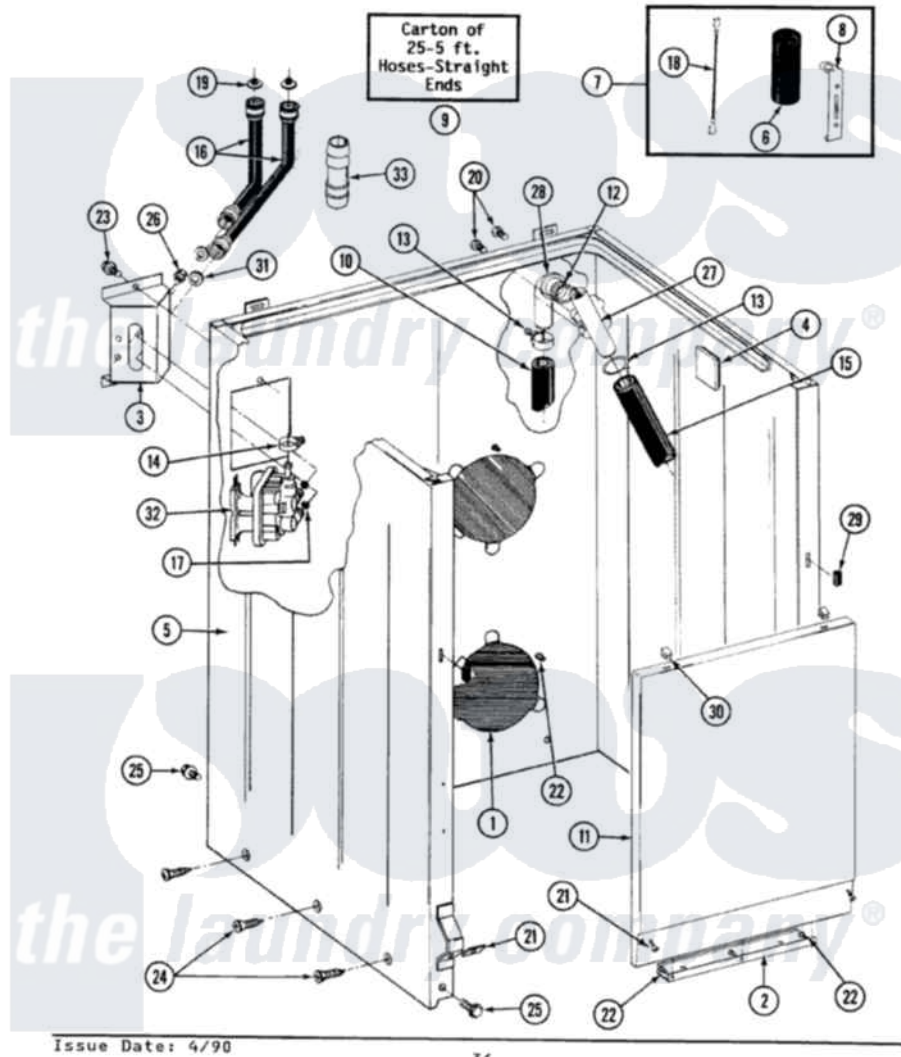

Maytag GA8640 02 - CABINET, WATER VALVE, HOSES & FRNT PANEL

SECTION: CABINET, WATER VALVE, HOSES & FRONT PANEL
 MODEL: ALL MODELS

Maytag Residential Maytag GA8640 Washer Parts Parts Diagram 02 - CABINET, WATER VALVE, HOSES & FRNT PANEL

Click on the part number to view part

Item	Original Part Number	Replaced By	Status	Part Description
1	211878		Not Available	PLATE, ACCESS
2	213846			Guard, Belt
3	214812	22002361		Bracket, Water Valve
4	215058			Pad, Cabinet Bumper
5	203319M		Not Available	CABINET-HARVEST WHEAT
6	Y200832			Capacitor
7	206103			Capacitor Kit
8	211149			Clip, Capacitor
9	202861	202860		Inlet Hose Assembly
10	215279	22003410		Hose, Drain
"	Y059149			(7/8" I.D. CARTON OF 50 FT.)
"	216017			Hose, Drain
11	212998M		Not Available	FRONT PANEL-HARVEST WHEAT
12	214765			Gasket, Siphon Break

13	200908	285655	Clamp, Hose
"	200461	285655	Clamp, Hose
14	201575		Clamp, Hose
15	214767	22001448	Hose, Pump
16	205828	202860	Inlet Hose Assembly
"	202860		Inlet Hose Assembly
"	200681	21001467	Hose- 10'
"	200672	76314	Hose, Inlet 6 Ft. Hose With Elbow
"	200688	76314	Hose, Inlet 6 Ft. Hose With Elbow
17	214337	96160	Screen
18	203237		No.17 Wire With Terminal
19	200961	12001413	Strainer And Washer Kit
20	Y014874		Screw, Idler Arm And Sleeve
21	204439		Screw And Fstner Assembly
22	211294	90767	Screw, 8A X 3/8 HeX Washer Head Tapping
23	212276	W10116760	Screw
24	213007		Xfor Cabinet See Cabinet, Back
25	213121	3400111	Screw, 12-14 X 5/8
"	213122	27001200	Screw
26	Y313561		Screw----NA
27	206638		Siphon Break
28	214764	208847	Elbow
"	Y216016	W10116738	Elbow
29	214376	22002331	Spacer, Front Panel
30	212982	22001650	Fastener, Spring
31	Y013783		Washer, Inlet Hose
32	205613		Water Valve
33	Y216015		Coupling, Hose