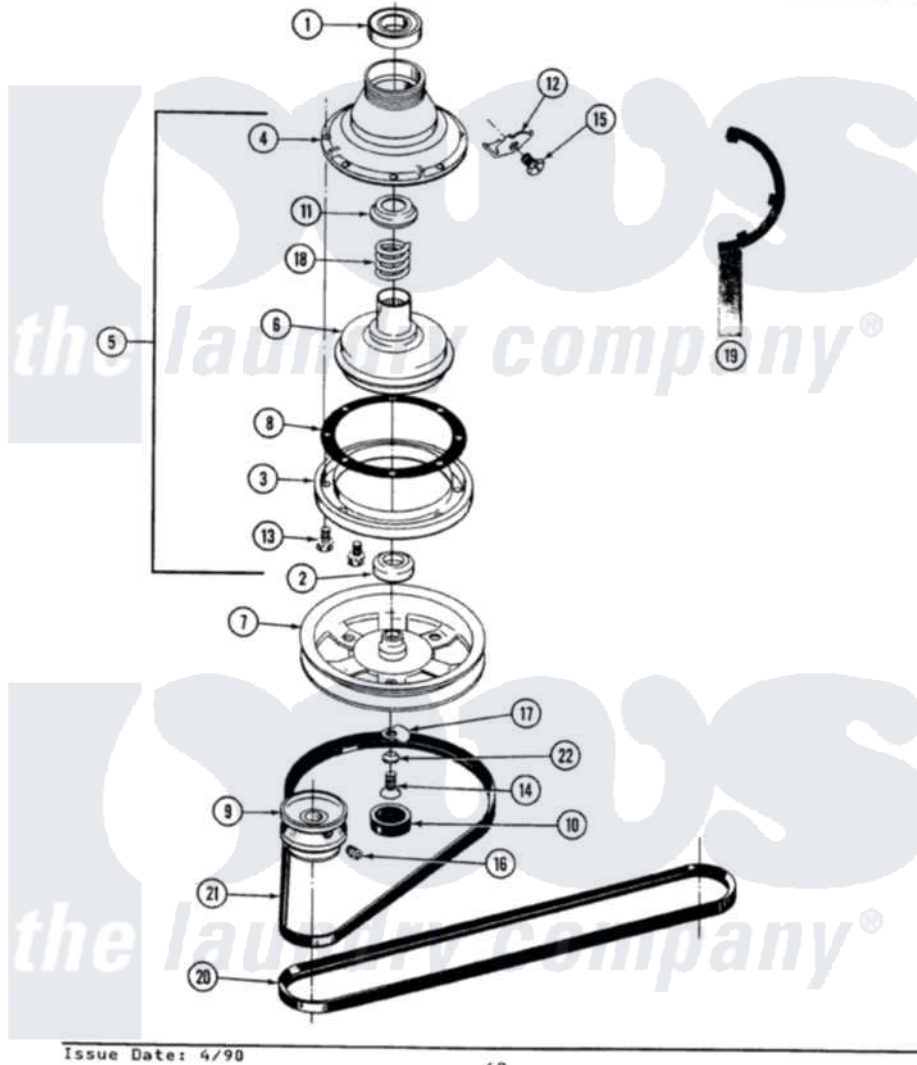

Maytag GA8640 03 - CLUTCH, BRAKE & BELTS

SECTION: CLUTCH, BRAKE & BELTS
 MODEL: ALL MODELS

Maytag Residential Maytag GA8640 Washer Parts Parts Diagram 03 - CLUTCH, BRAKE & BELTS
 Click on the part number to view part

Item	Original Part Number	Replaced By	Status	Part Description
1	Y200720	22003441		Bearing, Rear
2	200835			Bearing, Brake Rotor
3	211043	6-2011900		Brake Asse
4	211045	6-2011900		Brake Asse
5	201190	6-2011900		Brake Asse
6	201126	6-2011900		Brake Asse
7	211059	6-2301530		Pulley
8	211042	6-2011900		Brake Asse
9	200816	6-2008160		Pulley- MO
10	211038		Not Available	CAP, OIL RETAINER
11	211039	6-2011900		Brake Asse
12	213325			Clip, Retaining
13	211000			SCREW, BRAKE DRUM (HEX HEAD)
14	211375	681582		Screw
15	213326			Bolt, Sems Retaining Clip
16	Y053241			Set Screw, Motor Pulley

17	211089		Lug, Stop Pulley
18	211041	6-2011900	Brake Asse
19	Y038315	038315	Tool
20	211124		Part Not Used
21	211125		V Belt, Drive Pulley
22	211090	22003555	Washer, Stop Lug