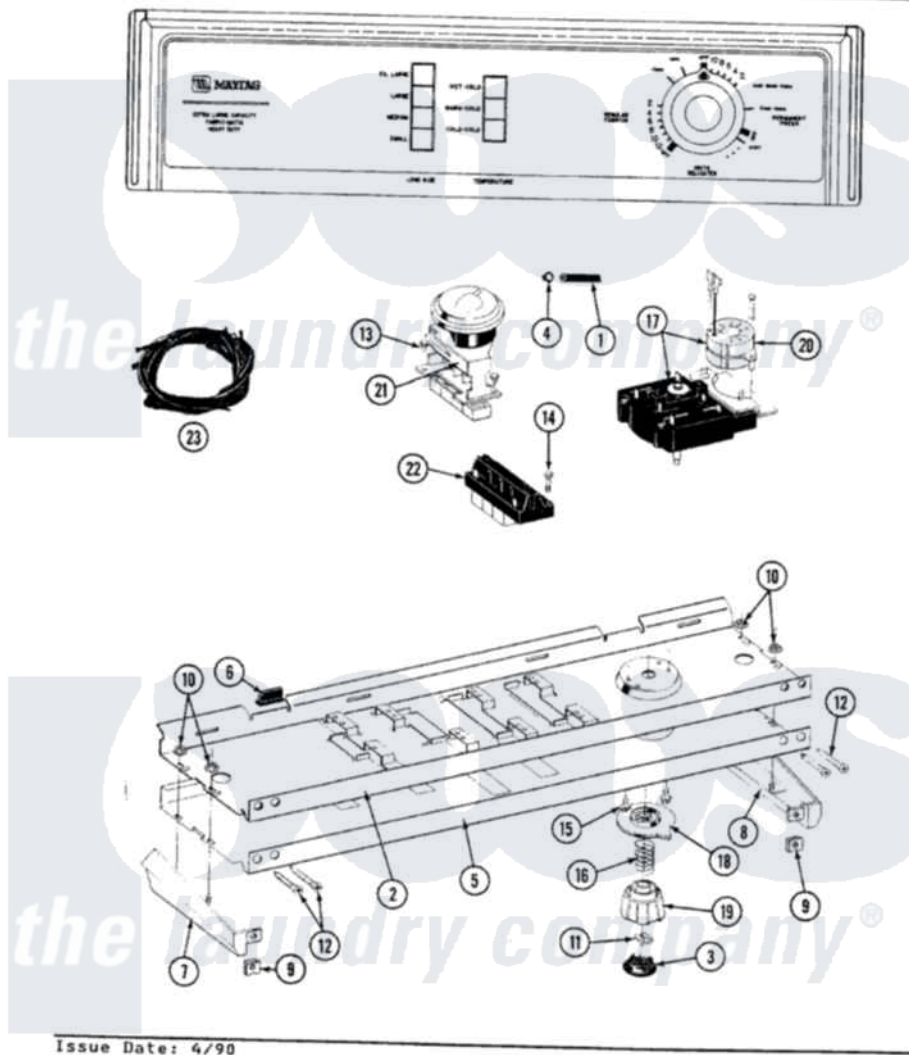

Maytag GA8640 04 - CONTROL PANEL

SECTION: CONTROL PANEL
MODEL: A8640 A8650

Issue Date: 4/90

14

Maytag [Residential Maytag GA8640 Washer Parts](#) Parts Diagram 04 - CONTROL PANEL

[Click on the part number to view part](#)

Item	Original Part Number	Replaced By	Status	Part Description
1	212942	22001619		Tube, Water Level Switch
2	214818			Back Up Plate
3	215821		Not Available	CAP, KNOB
4	410296	596669		Clamp, Manifold
5	207392		Not Available	CONTROL PANEL
"	208116		Not Available	FACIA A8650/8640
6	214897			Pad, Control Panel
7	207215		Not Available	END CAP LH
8	207216		Not Available	END CAP RH
9	214894			Fastener, End Cap
10	214872			Palnut, End Cap Note: Nut, Lamp Holder
11	211605			Bezel, Timer Dial
12	210932			Screw, No.8 X 9/16 Ctsk Note: Screw, Inlet Duct
13	211168	W10139210		Screw, 8-18 X 5/16
14	213117	67006908		Screw, Ice Rack

15	213966	3400014		Screw
16	211065			Spring, Index Wheel
17	207377		Not Available	TIMER
"	207376	22207376		Timer
18	215827		Not Available	TIMER DIAL SKIRT
19	215828			Knob, Timer
20	205033	22205033		Motor- Tim
21	207361			4 Level Pressure Switch
22	207368		Not Available	TEMP CONTROL SWITCH - 3 BUTTON
"	207367		Not Available	TEMP CONTROL SWITCH - 4 BUTTON
23	207383			Wire Harness
"	207382			Wire Harness