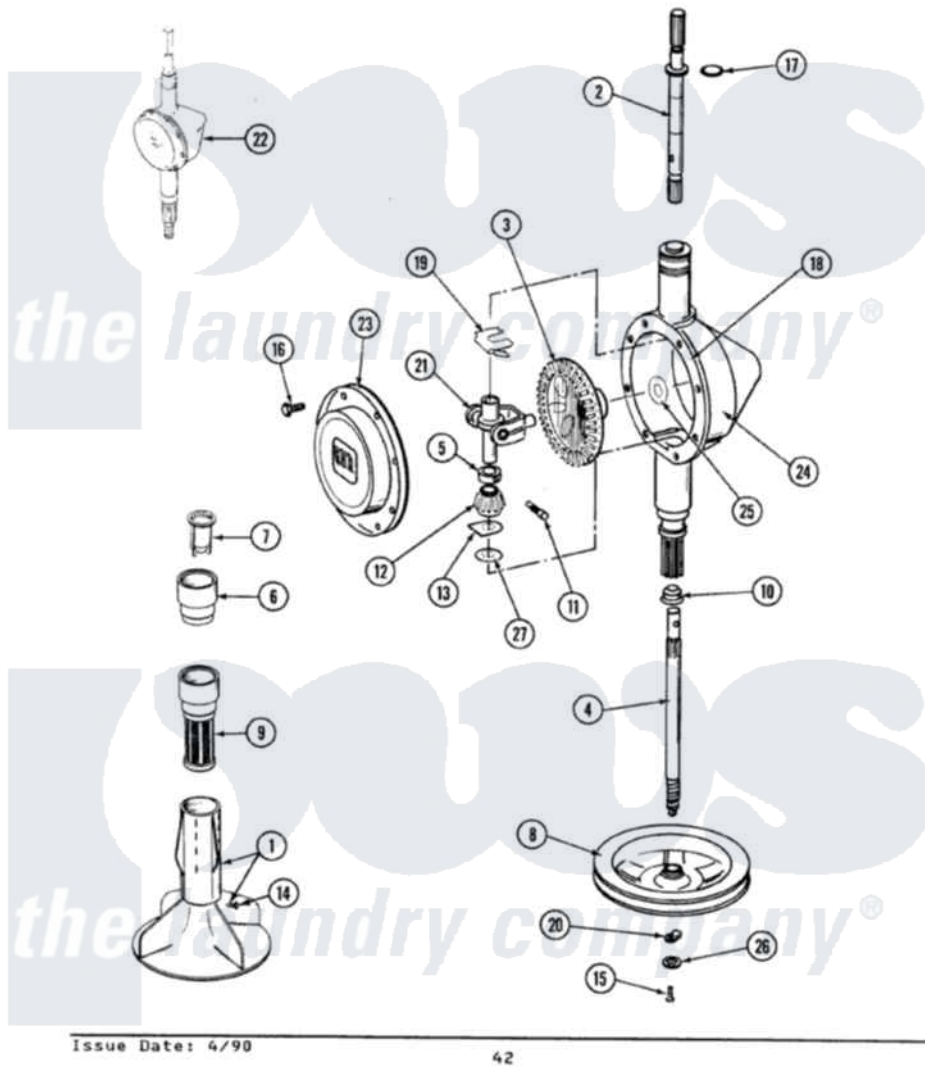

Maytag GA8640 05 - ORBITAL TRANSMISSION

SECTION: ORBITAL TRANSMISSION
MODEL: ALL MODELS

Issue Date: 4/90

42

Maytag Residential Maytag GA8640 Washer Parts Parts Diagram 05 - ORBITAL TRANSMISSION
Click on the part number to view part

Item	Original Part Number	Replaced By	Status	Part Description
1	207228			Agitator W/Lock Screw
2	207153	6-2097820		Kit- Shaft
3	206713	6-2067130		Gear- Beve
4	215410	12001450		Ctr Shaft W/Collar Andkeeper-Dp
5	215415		Not Available	COLLAR, LOWER
6	215721			Dispensing Cap
7	215733			Dispensing Cup
8	211059	6-2301530		Pulley
9	207426			Lint Filter Deep
10	206602	207843		Lip Seal Repair Kit
11	Y206629			Pin, Collar
12	215401	W10221114		Pinion
13	215395			Plate, Clutch
14	206478		Not Available	SCREW & WASHER FOR AGITATOR
15	211375	681582		Screw

16	215417	Not Available	SCREW, TRANSMISSION COVER
17	210690		Seal, Rubber
18	Y058700	675652	Adhesive
19	215581		Spring, Agitator Shaft
20	211089		Lug, Stop Pulley
21	206685	6-2066850	Yoke
22	206707	6-2097750	Trans Dee
23	206628		Cover, Transmission
24	206624	6-2097750	Trans Dee
25	215394		Washer, Bevel Gear
26	211090	22003555	Washer, Stop Lug
27	211483	6-2114830	Washer- SP