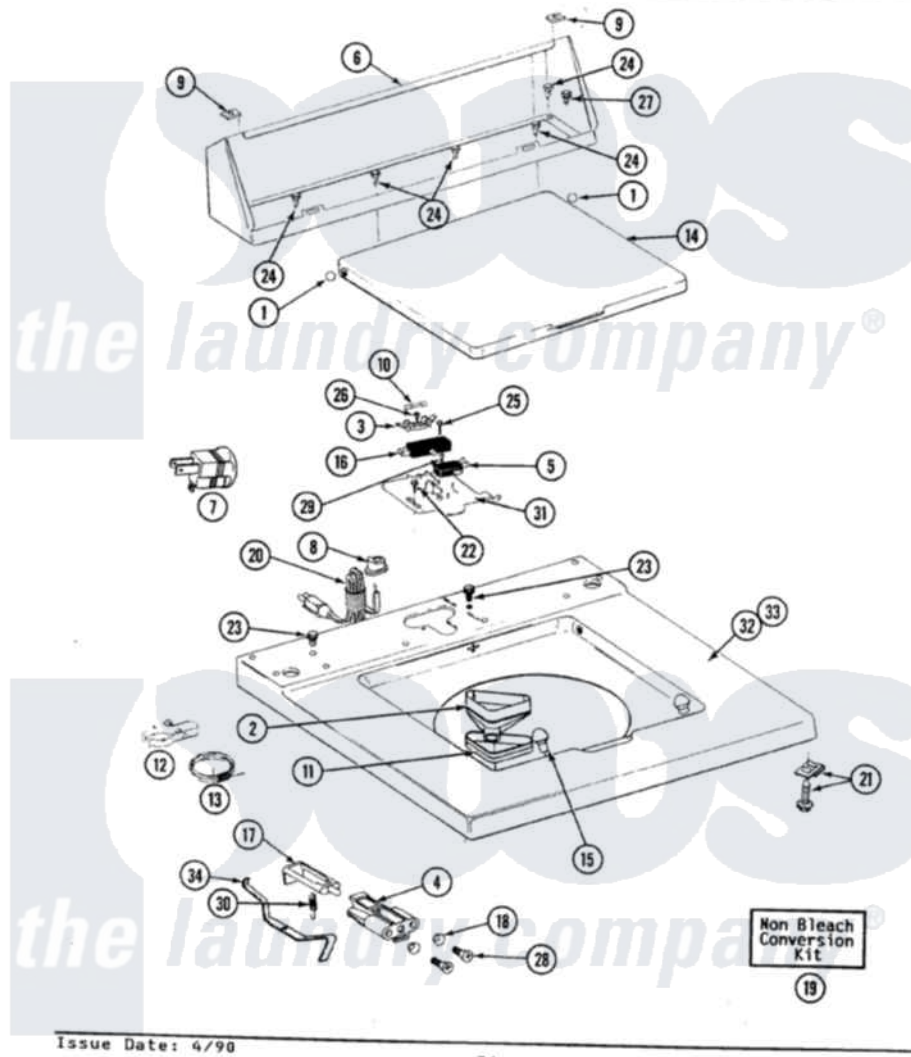

Maytag GA8640 06 - TOP COVER, CONSOLE & LID SWITCH

SECTION: TOP COVER, CONSOLE & LID SWITCH
 MODEL: ALL MODELS

Issue Date: 4/98

34

Maytag Residential Maytag GA8640 Washer Parts Parts Diagram 06 - TOP COVER, CONSOLE & LID SWITCH
 Click on the part number to view part

Item	Original Part Number	Replaced By	Status	Part Description
1	211726			Hinge, Ball Lid
3	207167			Block, Fuse
4	214279	204968		Plunger And Bracket Assembly--W
"	216256		Not Available	BRACKET, UNBALANCE
5	207166			Switch, Check
6	205635M		Not Available	CONSOLE (HVST WHEAT)
7	Y201808			Converter
8	211881			Grommet, Cord Part Not Used-Gas Models Only
9	215075			Fastener, Control Panel To Console
10	207168	22001682		Switch Assembly, Lid W/4amp Fuse
11	214436			Gasket
12	301548			Clamp, Ground Wire
13	311155			Ground Wire And Clamp
14	212073M		Not Available	LID-HARVEST WHEAT

15	212716		Bumper, Lid
16	205415	279347	Switch-Lid
17	215700	Not Available	LID SWITCH PLUNGER
"	208591	Not Available	KIT, PLUNGER & BRACKET
18	211500		Washer, Bracket To Top Cover
19	205997		Non-Bleach Conversion Kit
20	204590		Cord, Power
21	204445		Screw And Fastener Assembly
22	207159	489355	Screw, 8 X 1/2
23	210186	3370225	Screw
24	211294	90767	Screw, 8A X 3/8 HeX Washer Head Tapping
25	213501		Screw, No.6-20 X 1-1/8 Inch
26	215705	Y311711	Screw, Fuse Block
27	Y313559		Screw
28	910182	25-7809	Screw, No.6-20 1/2 Flthd Torx
29	912012	3400409	Screw
30	213720		Spring, Lid Switch
31	Y215699	22001678	Bracket, Switch And Fuse
32	207170L		Top Cover Assembly ALM---NA
"	207170		Top Cover
"	207170M	Not Available	TOP COVER ASSY HVT WHEAT
33	207172M	Not Available	TOP COVER ASSY HVT WHEAT
34	215704		Lever, Unbalance