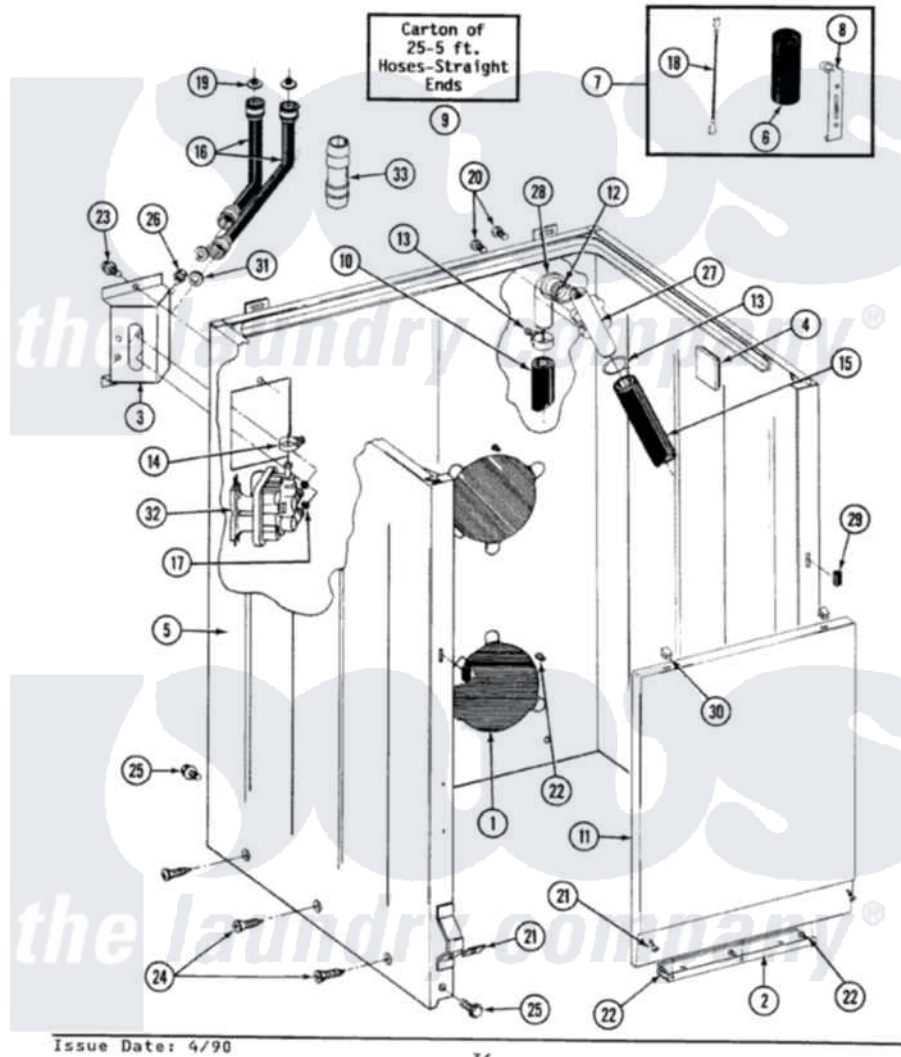

Maytag GA8650 02 - CABINET, WATER VALVE, HOSES & FRNT PANEL

SECTION: CABINET, WATER VALVE, HOSES & FRONT PANEL
 MODEL: ALL MODELS

Maytag Residential Maytag GA8650 Washer Parts Parts Diagram 02 - CABINET, WATER VALVE, HOSES & FRNT PANEL

Click on the part number to view part

Item	Original Part Number	Replaced By	Status	Part Description
1	211878		Not Available	PLATE, ACCESS
2	213846			Guard, Belt
3	214812	22002361		Bracket, Water Valve
4	215058			Pad, Cabinet Bumper
5	203319M		Not Available	CABINET-HARVEST WHEAT
6	Y200832			Capacitor
7	206103			Capacitor Kit
8	211149			Clip, Capacitor
9	202861	202860		Inlet Hose Assembly
10	215279	22003410		Hose, Drain
"	Y059149			(7/8" I.D. CARTON OF 50 FT.)
"	216017			Hose, Drain
11	212998M		Not Available	FRONT PANEL-HARVEST WHEAT
12	214765			Gasket, Siphon Break

13	200908	285655	Clamp, Hose
"	200461	285655	Clamp, Hose
14	201575		Clamp, Hose
15	214767	22001448	Hose, Pump
16	205828	202860	Inlet Hose Assembly
"	202860		Inlet Hose Assembly
"	200681	21001467	Hose- 10'
"	200672	76314	Hose, Inlet 6 Ft. Hose With Elbow
"	200688	76314	Hose, Inlet 6 Ft. Hose With Elbow
17	214337	96160	Screen
18	203237		No.17 Wire With Terminal
19	200961	12001413	Strainer And Washer Kit
20	Y014874		Screw, Idler Arm And Sleeve
21	204439		Screw And Fstner Assembly
22	211294	90767	Screw, 8A X 3/8 HeX Washer Head Tapping
23	212276	W10116760	Screw
24	213007		Xfor Cabinet See Cabinet, Back
25	213121	3400111	Screw, 12-14 X 5/8
"	213122	27001200	Screw
26	Y313561		Screw----NA
27	206638		Siphon Break
28	214764	208847	Elbow
"	Y216016	W10116738	Elbow
29	214376	22002331	Spacer, Front Panel
30	212982	22001650	Fastener, Spring
31	Y013783		Washer, Inlet Hose
32	205613		Water Valve
33	Y216015		Coupling, Hose