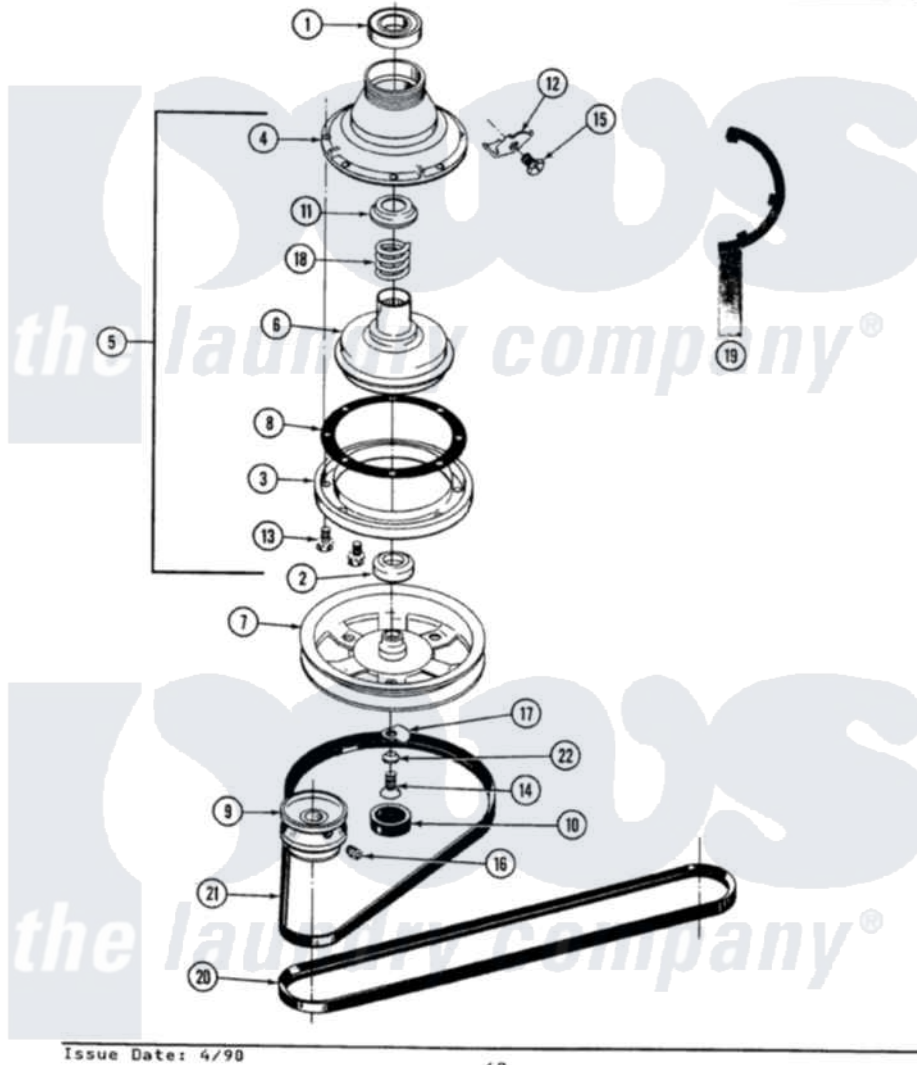

Maytag GA8650 03 - CLUTCH, BRAKE & BELTS

SECTION: CLUTCH, BRAKE & BELTS
 MODEL: ALL MODELS

Maytag Residential Maytag GA8650 Washer Parts Parts Diagram 03 - CLUTCH, BRAKE & BELTS
 Click on the part number to view part

Item	Original Part Number	Replaced By	Status	Part Description
1	Y200720	22003441		Bearing, Rear
2	200835			Bearing, Brake Rotor
3	211043	6-2011900		Brake Asse
4	211045	6-2011900		Brake Asse
5	201190	6-2011900		Brake Asse
6	201126	6-2011900		Brake Asse
7	211059	6-2301530		Pulley
8	211042	6-2011900		Brake Asse
9	200816	6-2008160		Pulley- MO
10	211038		Not Available	CAP, OIL RETAINER
11	211039	6-2011900		Brake Asse
12	213325			Clip, Retaining
13	211000			SCREW, BRAKE DRUM (HEX HEAD)
14	211375	681582		Screw
15	213326			Bolt, Sems Retaining Clip
16	Y053241			Set Screw, Motor Pulley

17	211089		Lug, Stop Pulley
18	211041	6-2011900	Brake Asse
19	Y038315	038315	Tool
20	211124		Part Not Used
21	211125		V Belt, Drive Pulley
22	211090	22003555	Washer, Stop Lug