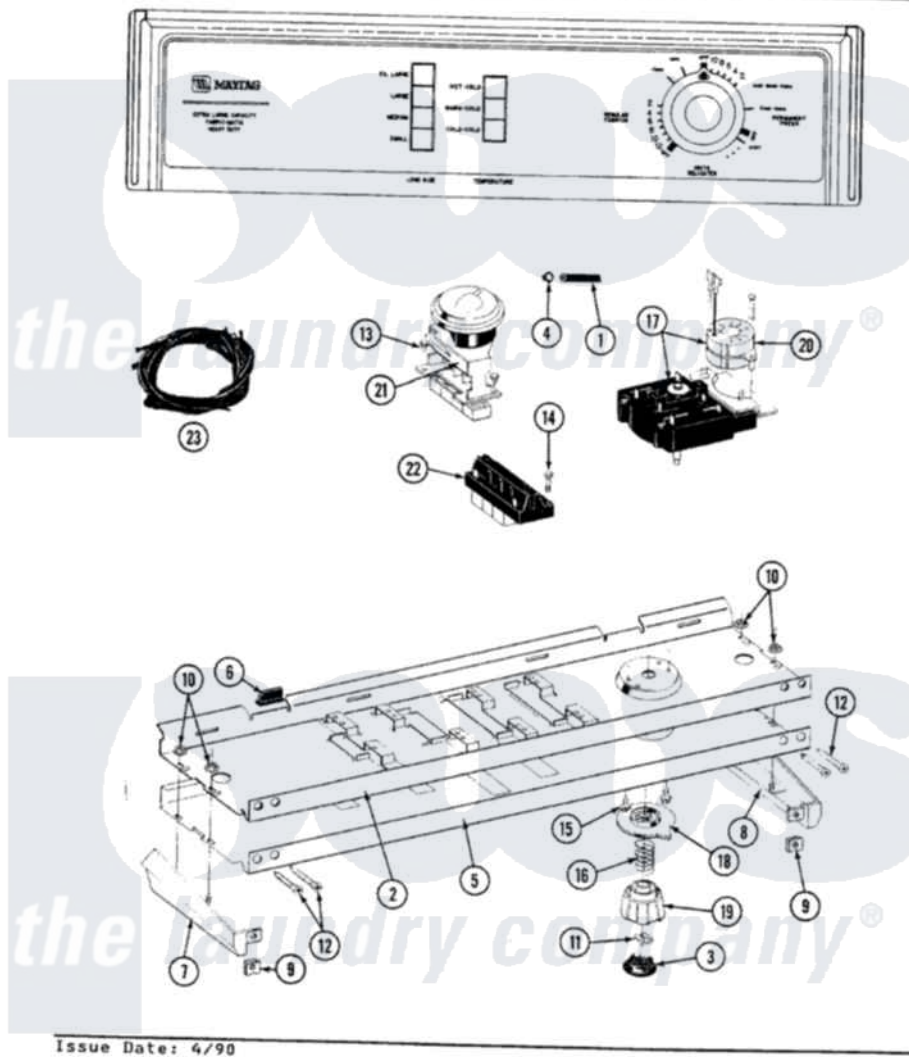

Maytag GA8650 04 - CONTROL PANEL

SECTION: CONTROL PANEL
MODEL: A8640 A8650

Issue Date: 4/90

14

Maytag Residential Maytag GA8650 Washer Parts Parts Diagram 04 - CONTROL PANEL
Click on the part number to view part

Item	Original Part Number	Replaced By	Status	Part Description
1	212942	22001619		Tube, Water Level Switch
2	214818			Back Up Plate
3	215821		Not Available	CAP, KNOB
4	410296	596669		Clamp, Manifold
5	207392		Not Available	CONTROL PANEL
"	208116		Not Available	FACIA A8650/8640
6	214897			Pad, Control Panel
7	207215		Not Available	END CAP LH
8	207216		Not Available	END CAP RH
9	214894			Fastener, End Cap
10	214872			Palnut, End Cap Note: Nut, Lamp Holder
11	211605			Bezel, Timer Dial
12	210932			Screw, No.8 X 9/16 Ctsk Note: Screw, Inlet Duct
13	211168	W10139210		Screw, 8-18 X 5/16
14	213117	67006908		Screw, Ice Rack

15	213966	3400014		Screw
16	211065			Spring, Index Wheel
17	207377		Not Available	TIMER
"	207376	22207376		Timer
18	215827		Not Available	TIMER DIAL SKIRT
19	215828			Knob, Timer
20	205033	22205033		Motor- Tim
21	207361			4 Level Pressure Switch
22	207368		Not Available	TEMP CONTROL SWITCH - 3 BUTTON
"	207367		Not Available	TEMP CONTROL SWITCH - 4 BUTTON
23	207383			Wire Harness
"	207382			Wire Harness