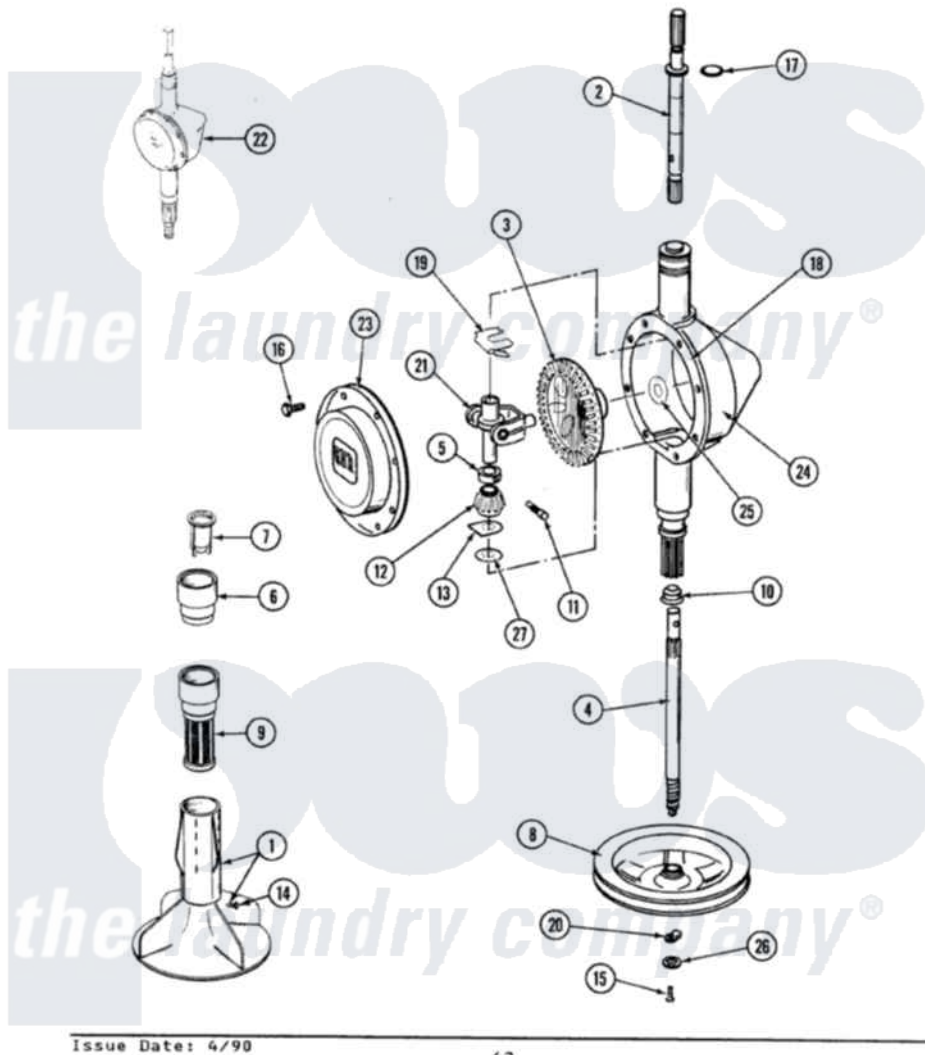

Maytag GA8650 05 - ORBITAL TRANSMISSION

SECTION: ORBITAL TRANSMISSION
MODEL: ALL MODELS

Issue Date: 4/90

42

Maytag Residential Maytag GA8650 Washer Parts Parts Diagram 05 - ORBITAL TRANSMISSION
Click on the part number to view part

Item	Original Part Number	Replaced By	Status	Part Description
1	207228			Agitator W/Lock Screw
2	207153	6-2097820		Kit- Shaft
3	206713	6-2067130		Gear- Beve
4	215410	12001450		Ctr Shaft W/Collar Andkeeper-Dp
5	215415		Not Available	COLLAR, LOWER
6	215721			Dispensing Cap
7	215733			Dispensing Cup
8	211059	6-2301530		Pulley
9	207426			Lint Filter Deep
10	206602	207843		Lip Seal Repair Kit
11	Y206629			Pin, Collar
12	215401	W10221114		Pinion
13	215395			Plate, Clutch
14	206478		Not Available	SCREW & WASHER FOR AGITATOR
15	211375	681582		Screw

16	215417	Not Available	SCREW, TRANSMISSION COVER
17	210690		Seal, Rubber
18	Y058700	675652	Adhesive
19	215581		Spring, Agitator Shaft
20	211089		Lug, Stop Pulley
21	206685	6-2066850	Yoke
22	206707	6-2097750	Trans Dee
23	206628		Cover, Transmission
24	206624	6-2097750	Trans Dee
25	215394		Washer, Bevel Gear
26	211090	22003555	Washer, Stop Lug
27	211483	6-2114830	Washer- SP