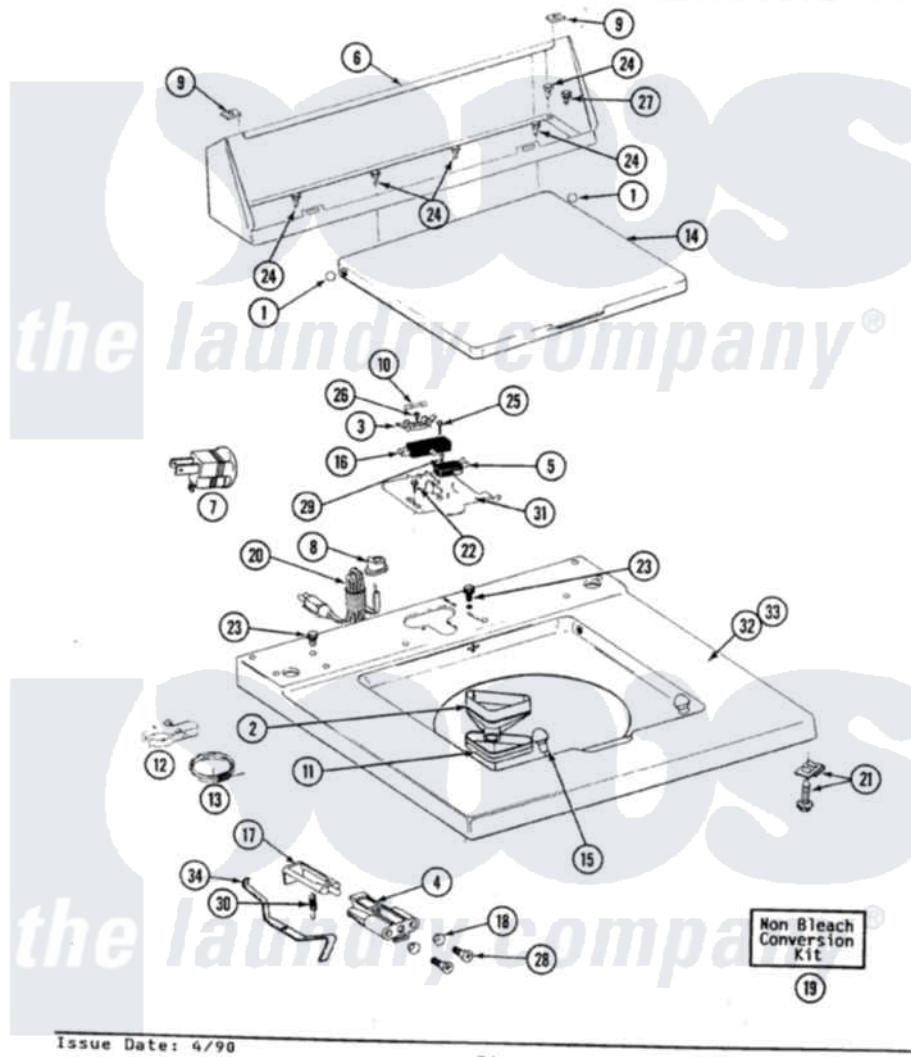

Maytag GA8650 06 - TOP COVER, CONSOLE & LID SWITCH

SECTION: TOP COVER, CONSOLE & LID SWITCH
 MODEL: ALL MODELS

Issue Date: 4/98

34

Maytag Residential Maytag GA8650 Washer Parts Parts Diagram 06 - TOP COVER, CONSOLE & LID SWITCH
 Click on the part number to view part

Item	Original Part Number	Replaced By	Status	Part Description
1	211726			Hinge, Ball Lid
3	207167			Block, Fuse
4	214279	204968		Plunger And Bracket Assembly--W
"	216256		Not Available	BRACKET, UNBALANCE
5	207166			Switch, Check
6	205635M		Not Available	CONSOLE (HVST WHEAT)
7	Y201808			Converter
8	211881			Grommet, Cord Part Not Used-Gas Models Only
9	215075			Fastener, Control Panel To Console
10	207168	22001682		Switch Assembly, Lid W/4amp Fuse
11	214436			Gasket
12	301548			Clamp, Ground Wire
13	311155			Ground Wire And Clamp
14	212073M		Not Available	LID-HARVEST WHEAT

15	212716		Bumper, Lid
16	205415	279347	Switch-Lid
17	215700		Not Available
			LID SWITCH PLUNGER
"	208591		Not Available
			KIT, PLUNGER & BRACKET
18	211500		Washer, Bracket To Top Cover
19	205997		Non-Bleach Conversion Kit
20	204590		Cord, Power
21	204445		Screw And Fastener Assembly
22	207159	489355	Screw, 8 X 1/2
23	210186	3370225	Screw
24	211294	90767	Screw, 8A X 3/8 HeX Washer Head Tapping
25	213501		Screw, No.6-20 X 1-1/8 Inch
26	215705	Y311711	Screw, Fuse Block
27	Y313559		Screw
28	910182	25-7809	Screw, No.6-20 1/2 Flthd Torx
29	912012	3400409	Screw
30	213720		Spring, Lid Switch
31	Y215699	22001678	Bracket, Switch And Fuse
32	207170M		Not Available
			TOP COVER ASSY HVT WHEAT
34	215704		Lever, Unbalance