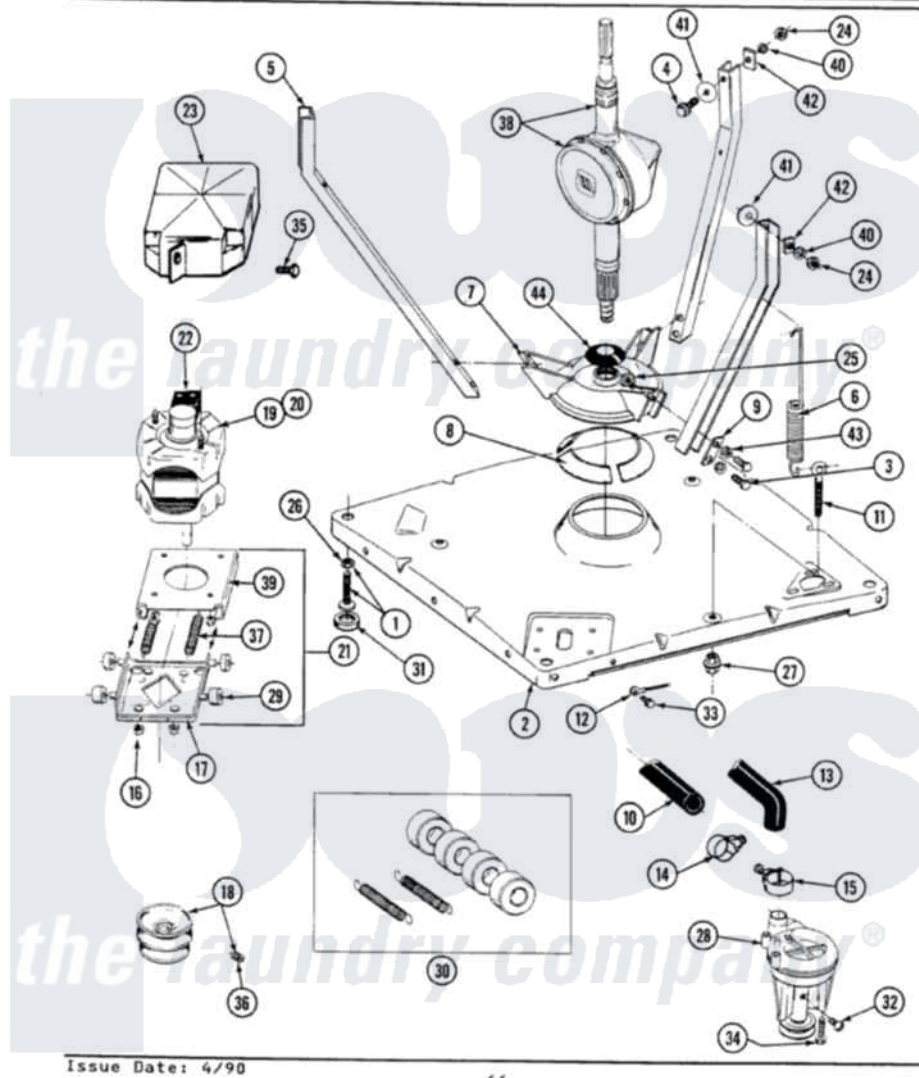

Maytag GA8700 01 - BASE, PUMP, MOTOR & COMPONENTS

SECTION: BASE, PUMP, MOTOR & COMPONENTS
 MODEL: ALL MODELS

Maytag Residential Maytag GA8700 Washer Parts Parts Diagram 01 - BASE, PUMP, MOTOR & COMPONENTS
 Click on the part number to view part

Item	Original Part Number	Replaced By	Status	Part Description
1	Y302699	22003428		Leg, Adjustable
2	203274			Base With Damper Pads
3	Y015627			Screw- Hex
4	205254	W10175938		Bolt
"	200744	W10175939		Bolt
5	213053			Brace, Tub Part Not Used
6	213054			Centering Spring - 3 Used
7	203725			Damper W/Bolt And Clip
8	203956			Damper Pad Kit
9	213073			Washer, Double Brace
10	214767	22001448		Hose, Pump
11	213120	216416		Bolt, Eye/Centering Spring
12	204807			Ground Wire, Supp. Plte To Top Cover
13	213045			Hose, Outer Tub Part Not Used
14	200461	285655		Clamp, Hose