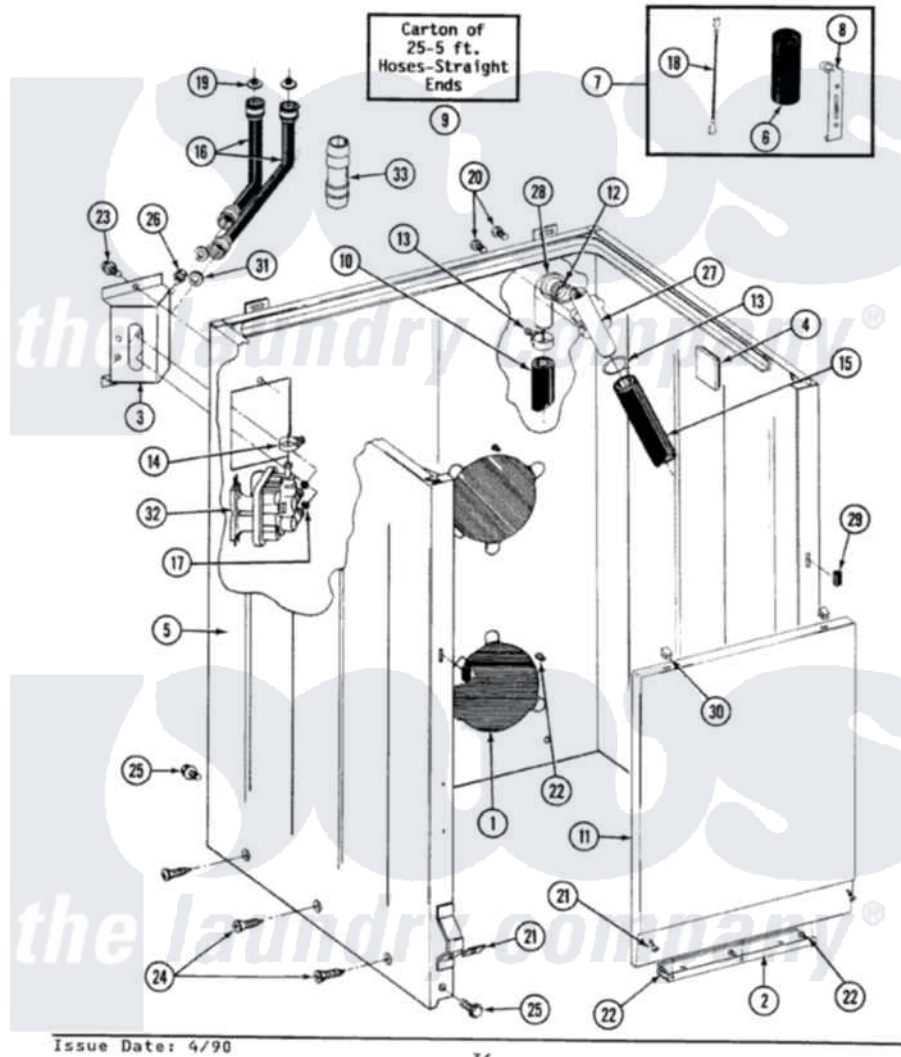

# Maytag GA8700 02 - CABINET, WATER VALVE, HOSES & FRNT PANEL

SECTION: CABINET, WATER VALVE, HOSES & FRONT PANEL  
 MODEL: ALL MODELS

Maytag Residential Maytag GA8700 Washer Parts Diagram 02 - CABINET, WATER VALVE, HOSES & FRNT PANEL

Click on the part number to view part

Item	Original Part Number	Replaced By	Status	Part Description
1	211878		Not Available	PLATE, ACCESS
2	<a href="#">213846</a>			Guard, Belt
3	214812	<a href="#">22002361</a>		Bracket, Water Valve
4	<a href="#">215058</a>			Pad, Cabinet Bumper
5	203319M		Not Available	CABINET-HARVEST WHEAT
"	203319	<a href="#">22203319</a>		Cabinet
"	203319L		Not Available	(ALMOND)
6	<a href="#">Y200832</a>			Capacitor
7	<a href="#">206103</a>			Capacitor Kit
8	<a href="#">211149</a>			Clip, Capacitor
9	202861	<a href="#">202860</a>		Inlet Hose Assembly
10	215279	<a href="#">22003410</a>		Hose, Drain
"	<a href="#">Y059149</a>			(7/8" I.D. CARTON OF 50 FT.)
"	<a href="#">216017</a>			Hose, Drain
11	212998		Not Available	PANEL, FRONT (WHT)