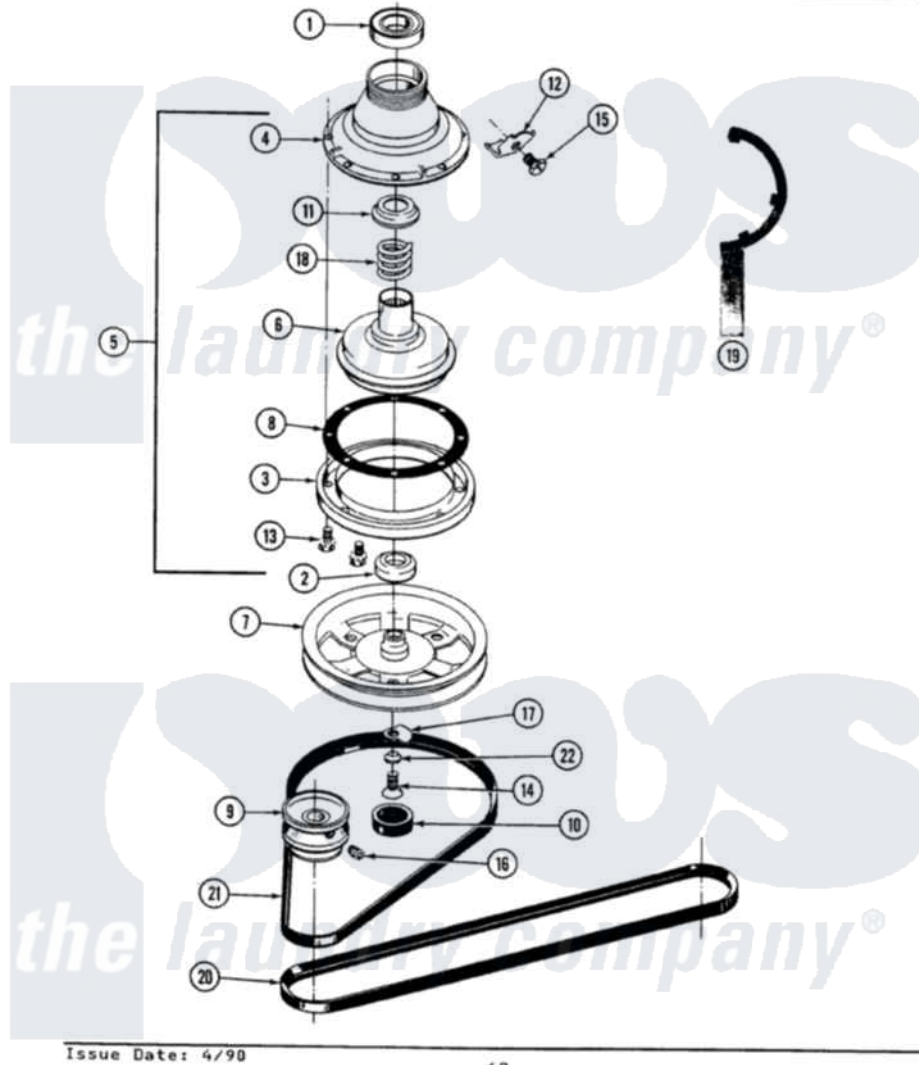

Maytag GA8700 03 - CLUTCH, BRAKE & BELTS

SECTION: CLUTCH, BRAKE & BELTS
 MODEL: ALL MODELS

Maytag [Residential Maytag GA8700 Washer Parts](#) Parts Diagram 03 - CLUTCH, BRAKE & BELTS
 Click on the part number to view part

Item	Original Part Number	Replaced By	Status	Part Description
1	Y200720	22003441		Bearing, Rear
2	200835			Bearing, Brake Rotor
3	211043	6-2011900		Brake Asse
4	211045	6-2011900		Brake Asse
5	201190	6-2011900		Brake Asse
6	201126	6-2011900		Brake Asse
7	211059	6-2301530		Pulley
8	211042	6-2011900		Brake Asse
9	200816	6-2008160		Pulley- MO
10	211038		Not Available	CAP, OIL RETAINER
11	211039	6-2011900		Brake Asse
12	213325			Clip, Retaining
13	211000			SCREW, BRAKE DRUM (HEX HEAD)
14	211375	681582		Screw
15	213326			Bolt, Sems Retaining Clip
16	Y053241			Set Screw, Motor Pulley

17	211089		Lug, Stop Pulley
18	211041	6-2011900	Brake Asse
19	Y038315	038315	Tool
20	211124		Part Not Used
21	211125		V Belt, Drive Pulley
22	211090	22003555	Washer, Stop Lug