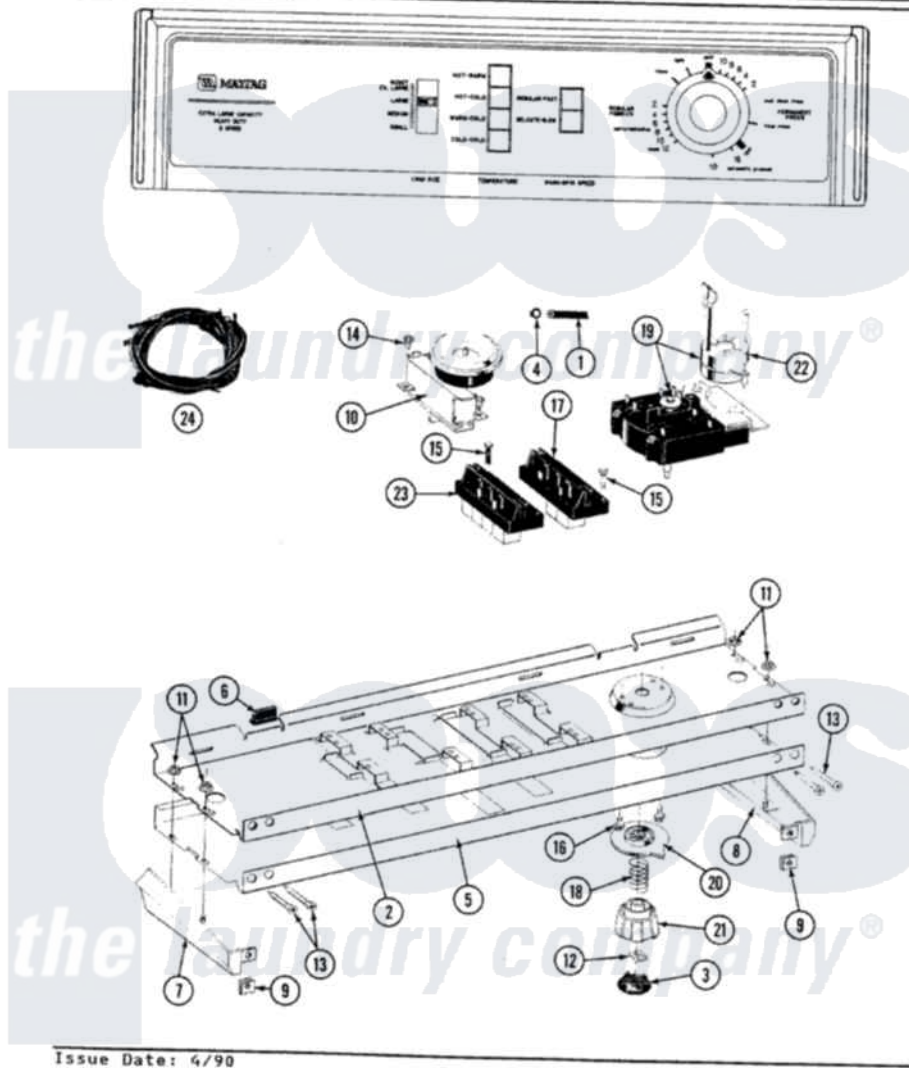

Maytag GA8700 04 - CONTROL PANEL

SECTION: CONTROL PANEL
MODEL: A8700 A8740

Issue Date: 4/90

16

Maytag [Residential Maytag GA8700 Washer Parts](#) Parts Diagram 04 - CONTROL PANEL

[Click on the part number to view part](#)

Item	Original Part Number	Replaced By	Status	Part Description
1	212942	22001619		Tube, Water Level Switch
2	214809			Back Up Plate
3	215821		Not Available	CAP, KNOB
4	410296	596669		Clamp, Manifold
5	207394		Not Available	CONTROL PANEL
6	214897			Pad, Control Panel
7	207215		Not Available	END CAP LH
8	207216		Not Available	END CAP RH
9	214894			Fastener, End Cap
10	207360			Infinite Level Press Switch
11	214872			Palnut, End Cap Note: Nut, Lamp Holder
12	211605			Bezel, Timer Dial
13	210932			Screw, No.8 X 9/16 Ctsk Note: Screw, Inlet Duct
14	211168	W10139210		Screw, 8-18 X 5/16
15	213117	67006908		Screw, Ice Rack

16	213966	3400014	Screw
17	207370		Speed Control Switch - 2 Butto
18	211065		Spring, Index Wheel
19	207373		Timer
20	215827	Not Available	TIMER DIAL SKIRT
21	215828		Knob, Timer
22	205033	22205033	Motor- Tim
23	207367	Not Available	TEMP CONTROL SWITCH - 4 BUTTON
24	207381	Not Available	WIRE HARNESS