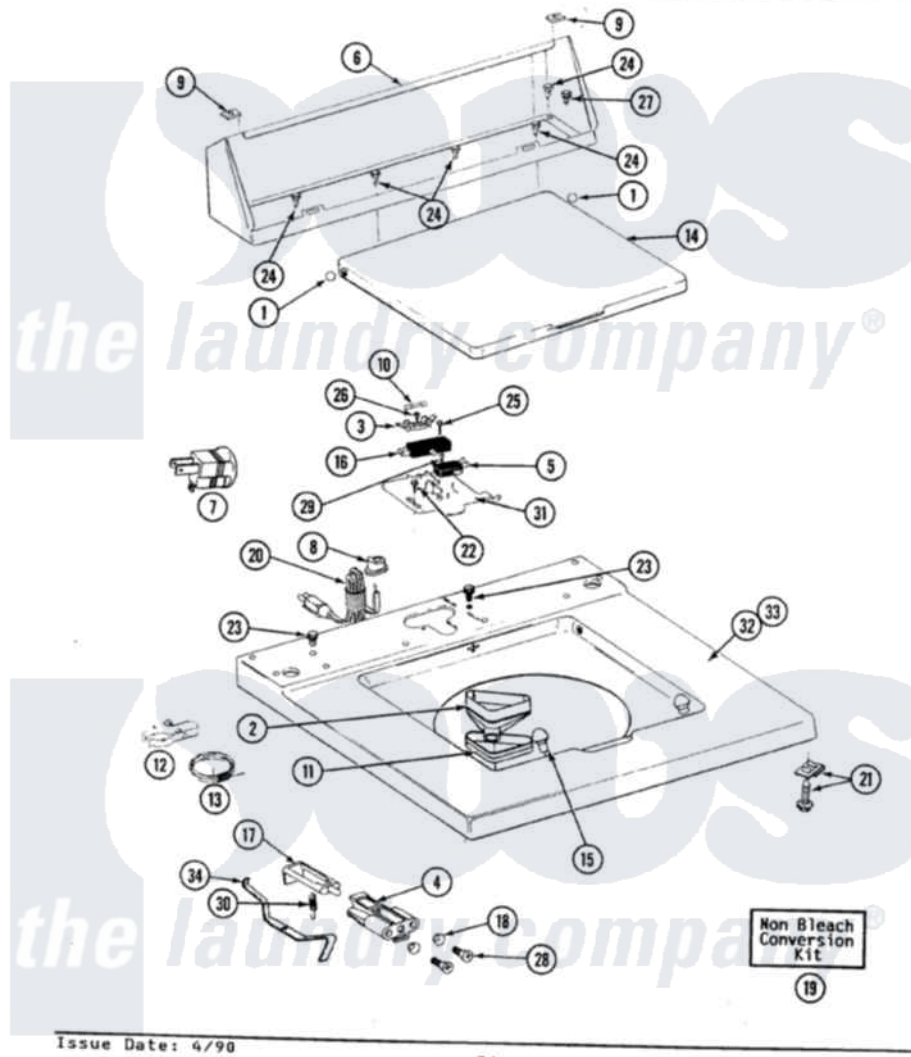

# Maytag GA8700 06 - TOP COVER, CONSOLE & LID SWITCH

SECTION: TOP COVER, CONSOLE & LID SWITCH  
 MODEL: ALL MODELS

Issue Date: 4/98

34

Maytag Residential Maytag GA8700 Washer Parts Parts Diagram 06 - TOP COVER, CONSOLE & LID SWITCH  
 Click on the part number to view part

Item	Original Part Number	Replaced By	Status	Part Description
1	<a href="#">211726</a>			Hinge, Ball Lid
3	<a href="#">207167</a>			Block, Fuse
4	214279	<a href="#">204968</a>		Plunger And Bracket Assembly--W
"	216256		Not Available	BRACKET, UNBALANCE
5	<a href="#">207166</a>			Switch, Check
6	205635M		Not Available	CONSOLE (HVST WHEAT)
7	<a href="#">Y201808</a>			Converter
8	<a href="#">211881</a>			Grommet, Cord Part Not Used-Gas Models Only
9	<a href="#">215075</a>			Fastener, Control Panel To Console
10	207168	<a href="#">22001682</a>		Switch Assembly, Lid W/4amp Fuse
11	<a href="#">214436</a>			Gasket
12	<a href="#">301548</a>			Clamp, Ground Wire
13	<a href="#">311155</a>			Ground Wire And Clamp
14	212073M		Not Available	LID-HARVEST WHEAT