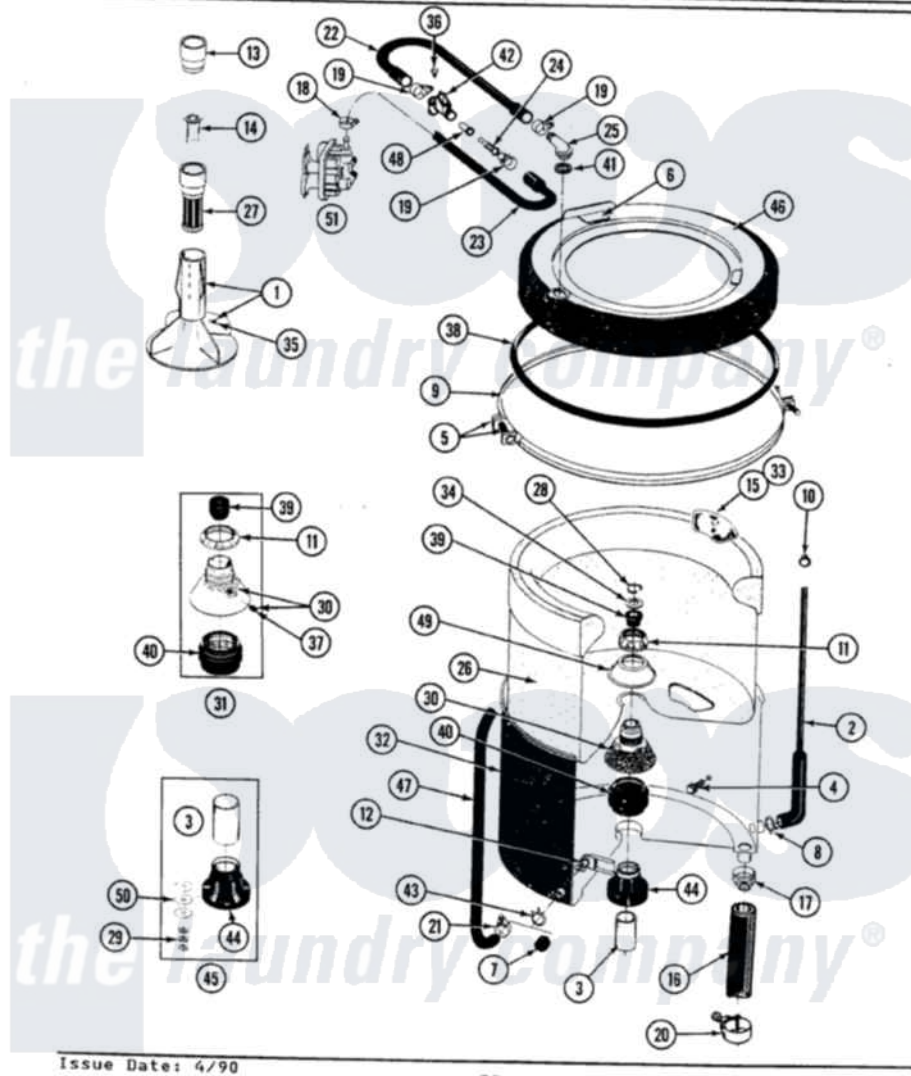

# Maytag GA8700 07 - TUB, AGITATOR, MOUNTING STEM & SEAL

SECTION: TUB AGITATOR, MOUNTING STEM & SEAL  
 MODEL: ALL MODELS

Maytag Residential Maytag GA8700 Washer Parts Parts Diagram 07 - TUB, AGITATOR, MOUNTING STEM & SEAL  
 Click on the part number to view part

Item	Original Part Number	Replaced By	Status	Part Description
1	<a href="#">207228</a>			Agitator W/Lock Screw
2	212942	<a href="#">22001619</a>		Tube, Water Level Switch
3	<a href="#">211130</a>			Bearing Liner, Tub Bearing
4	200744	<a href="#">W10175939</a>		Bolt
"	205254	<a href="#">W10175938</a>		Bolt
5	<a href="#">205529</a>			Nut And Bolt Kit For Tub Clam
6	<a href="#">215232</a>			Bumper, Unbalance
7	<a href="#">214725</a>			Cap For Spout-Outer Tub
8	<a href="#">211641</a>			Clamp, 1-1/16"
9	<a href="#">200846</a>			Clamp - Tub Cover
10	410296	<a href="#">596669</a>		Clamp, Manifold
11	211047	<a href="#">6-2110472</a>		Nut- Clamp
12	<a href="#">214434</a>			Spout, Deflector
13	<a href="#">215721</a>			Dispensing Cap
14	<a href="#">215733</a>			Dispensing Cup
15	<a href="#">207219</a>			Filter, Self-Cleaning