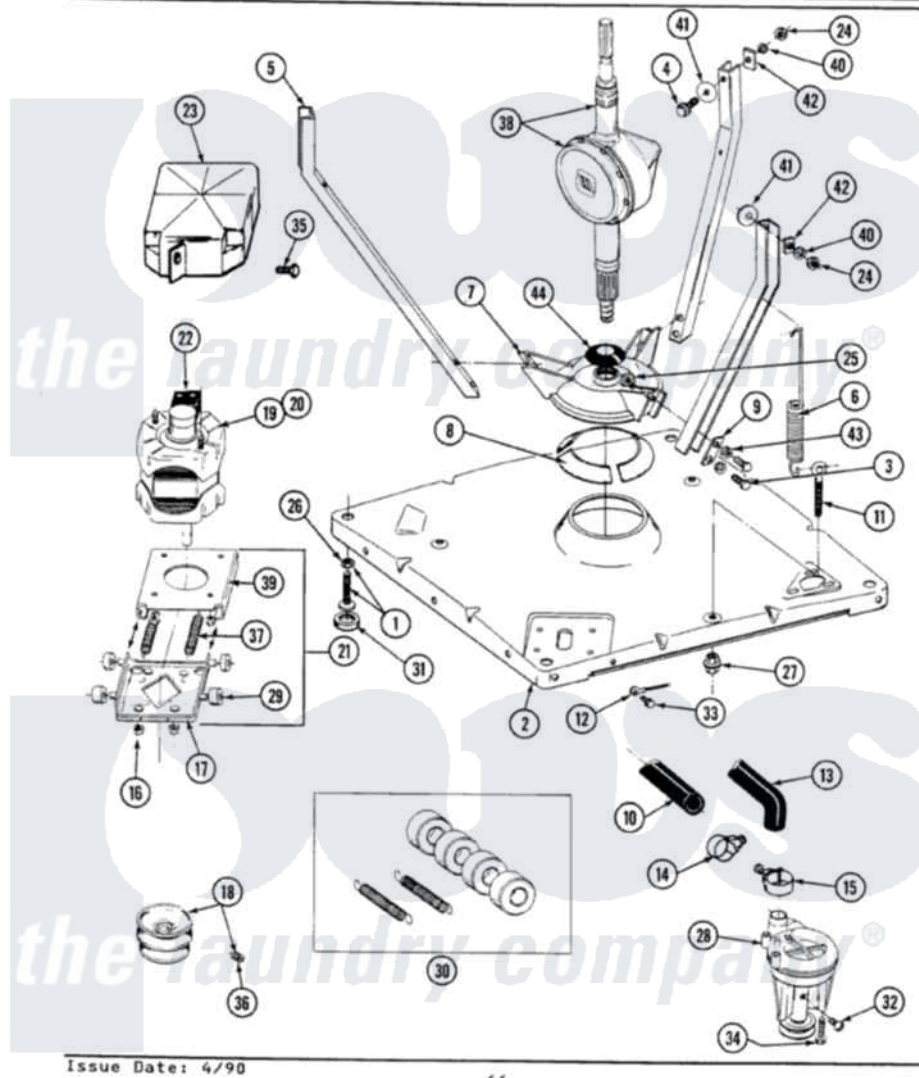

Maytag GA8800 01 - BASE, PUMP, MOTOR & COMPONENTS

SECTION: BASE, PUMP, MOTOR & COMPONENTS
 MODEL: ALL MODELS

Maytag Residential Maytag GA8800 Washer Parts Parts Diagram 01 - BASE, PUMP, MOTOR & COMPONENTS
 Click on the part number to view part

Item	Original Part Number	Replaced By	Status	Part Description
1	Y302699	22003428		Leg, Adjustable
2	203274			Base With Damper Pads
3	Y015627			Screw- Hex
4	205254	W10175938		Bolt
"	200744	W10175939		Bolt
5	213053			Brace, Tub Part Not Used
6	213054			Centering Spring - 3 Used
7	203725			Damper W/Bolt And Clip
8	203956			Damper Pad Kit
9	213073			Washer, Double Brace
10	214767	22001448		Hose, Pump
11	213120	216416		Bolt, Eye/Centering Spring
12	204807			Ground Wire, Supp. Plte To Top Cover
13	213045			Hose, Outer Tub Part Not Used
14	200461	285655		Clamp, Hose