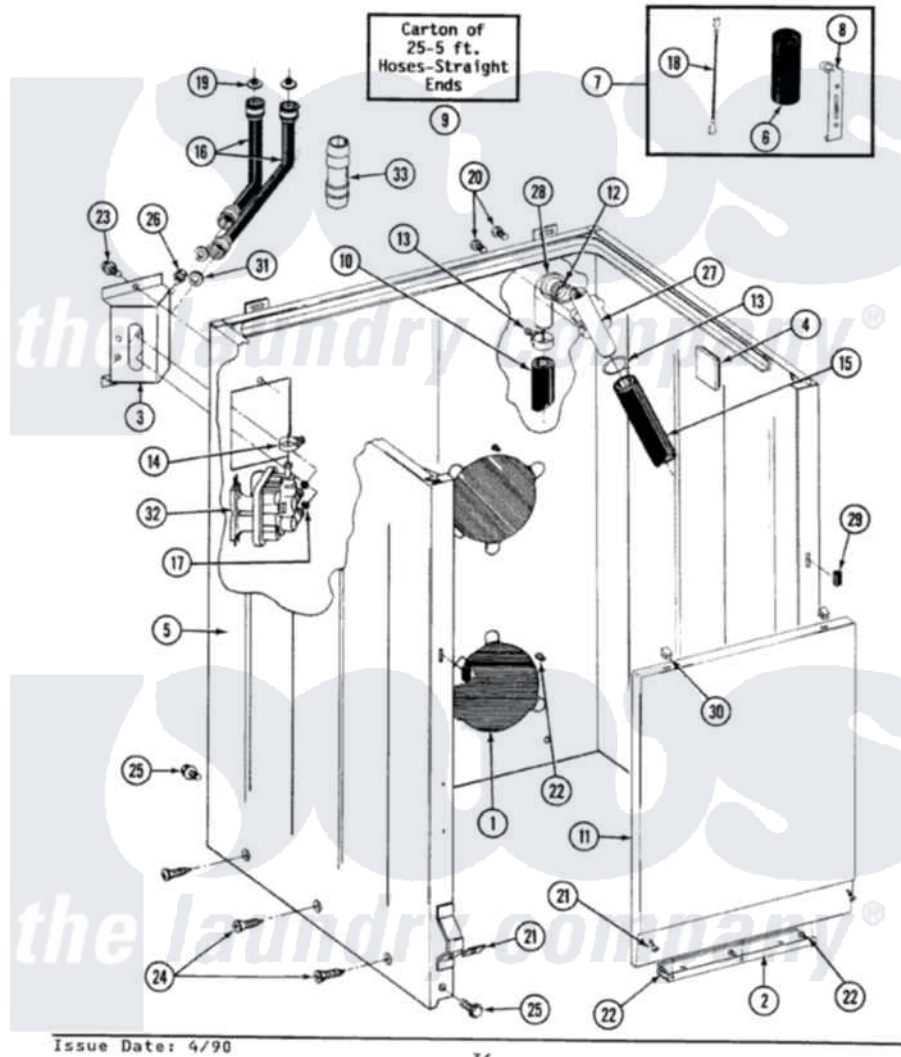

Maytag GA8800 02 - CABINET, WATER VALVE, HOSES & FRNT PANEL

SECTION: CABINET, WATER VALVE, HOSES & FRONT PANEL
 MODEL: ALL MODELS

Maytag Residential Maytag GA8800 Washer Parts Diagram 02 - CABINET, WATER VALVE, HOSES & FRNT PANEL

Click on the part number to view part

Item	Original Part Number	Replaced By	Status	Part Description
1	211878		Not Available	PLATE, ACCESS
2	213846			Guard, Belt
3	214812	22002361		Bracket, Water Valve
4	215058			Pad, Cabinet Bumper
5	203319M		Not Available	CABINET-HARVEST WHEAT
"	203319	22203319		Cabinet
"	203319L		Not Available	(ALMOND)
6	Y200832			Capacitor
7	206103			Capacitor Kit
8	211149			Clip, Capacitor
9	202861	202860		Inlet Hose Assembly
10	215279	22003410		Hose, Drain
"	Y059149			(7/8" I.D. CARTON OF 50 FT.)
"	216017			Hose, Drain
11	212998		Not Available	PANEL, FRONT (WHT)

"	212998M		Not Available	FRONT PANEL-HARVEST WHEAT
"	212998L		Not Available	FRONT PANEL-ALMOND
12	214765			Gasket, Siphon Break
13	200461	285655		Clamp, Hose
"	200908	285655		Clamp, Hose
14	201575			Clamp, Hose
15	214767	22001448		Hose, Pump
16	200672	76314		Hose, Inlet 6 Ft. Hose With Elbow
"	200688	76314		Hose, Inlet 6 Ft. Hose With Elbow
"	200681	21001467		Hose- 10'
"	205828	202860		Inlet Hose Assembly
"	202860			Inlet Hose Assembly
17	214337	96160		Screen
18	203237			No. 17 Wire With Terminal
19	200961	12001413		Strainer And Washer Kit
20	Y014874			Screw, Idler Arm And Sleeve
21	204439			Screw And Fstner Assembly
22	211294	90767		Screw, 8A X 3/8 HeX Washer Head Tapping
23	212276	W10116760		Screw
24	213007			Xfor Cabinet See Cabinet, Back
25	213121	3400111		Screw, 12-14 X 5/8
"	213122	27001200		Screw
26	Y313561			Screw---NA
27	206638			Siphon Break
28	214764	208847		Elbow
"	Y216016	W10116738		Elbow
29	214376	22002331		Spacer, Front Panel
30	212982	22001650		Fastener, Spring
31	Y013783			Washer, Inlet Hose
32	205613			Water Valve
33	Y216015			Coupling, Hose