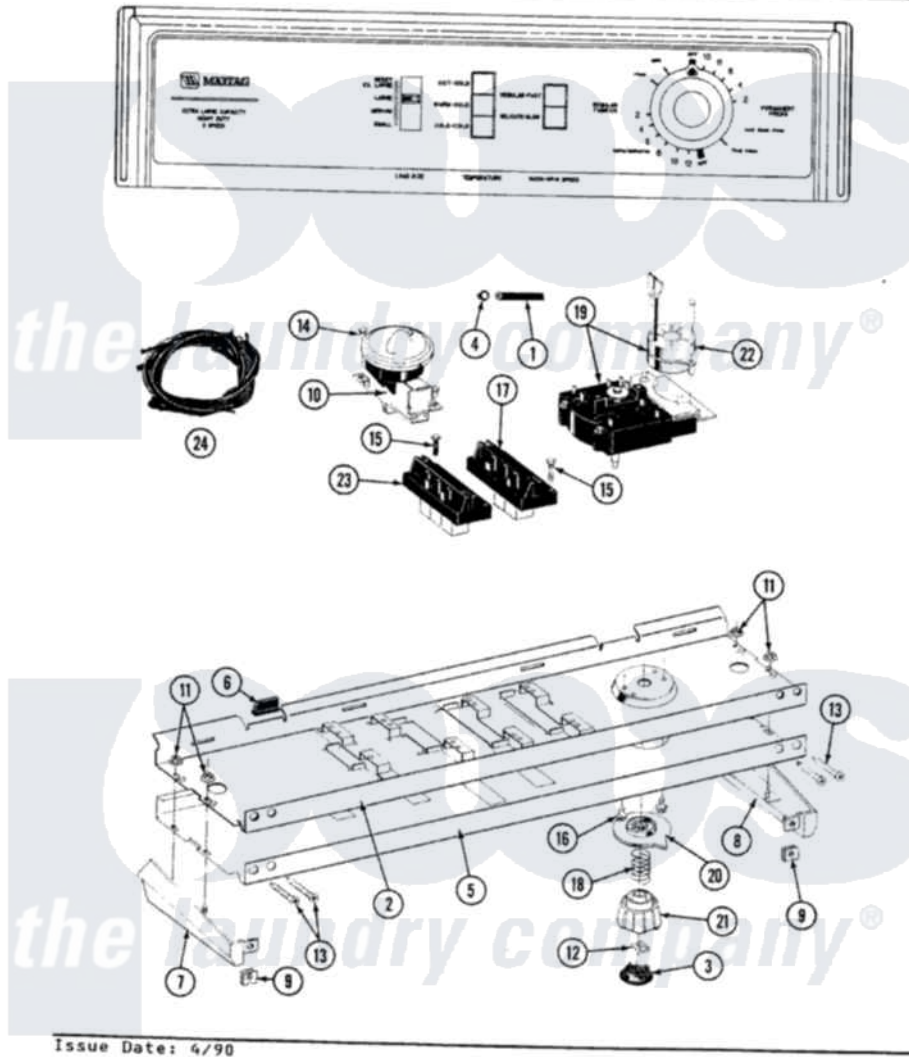

Maytag GA8800 04 - CONTROL PANEL

SECTION: CONTROL PANEL
 MODEL: A8800 A8820 A8840

Issue Date: 4/90

18

Maytag Residential Maytag GA8800 Washer Parts Parts Diagram 04 - CONTROL PANEL
 Click on the part number to view part

Item	Original Part Number	Replaced By	Status	Part Description
1	212942	22001619		Tube, Water Level Switch
2	214809			Back Up Plate
3	215821		Not Available	CAP, KNOB
4	410296	596669		Clamp, Manifold
5	207391			Control Panel
6	214897			Pad, Control Panel
7	207215		Not Available	END CAP LH
8	207216		Not Available	END CAP RH
9	214894			Fastener, End Cap
10	207360			Infinite Level Press Switch
11	214872			Palnut, End Cap Note: Nut, Lamp Holder
12	211605			Bezel, Timer Dial
13	210932			Screw, No.8 X 9/16 Ctsk Note: Screw, Inlet Duct
"	210932			Screw, No.8 X 9/16 Ctsk Note: Screw, Inlet Duct

14	211168	W10139210	Screw, 8-18 X 5/16
15	213117	67006908	Screw, Ice Rack
"	213117	67006908	Screw, Ice Rack
16	213966	3400014	Screw
17	207370		Speed Control Switch - 2 Butto
18	211065		Spring, Index Wheel
19	207374	Not Available	TIMER
20	215827	Not Available	TIMER DIAL SKIRT
21	215828		Knob, Timer
22	205033	22205033	Motor- Tim
23	207368	Not Available	TEMP CONTROL SWITCH - 3 BUTTON
24	207384	Not Available	WIRE HARNESS