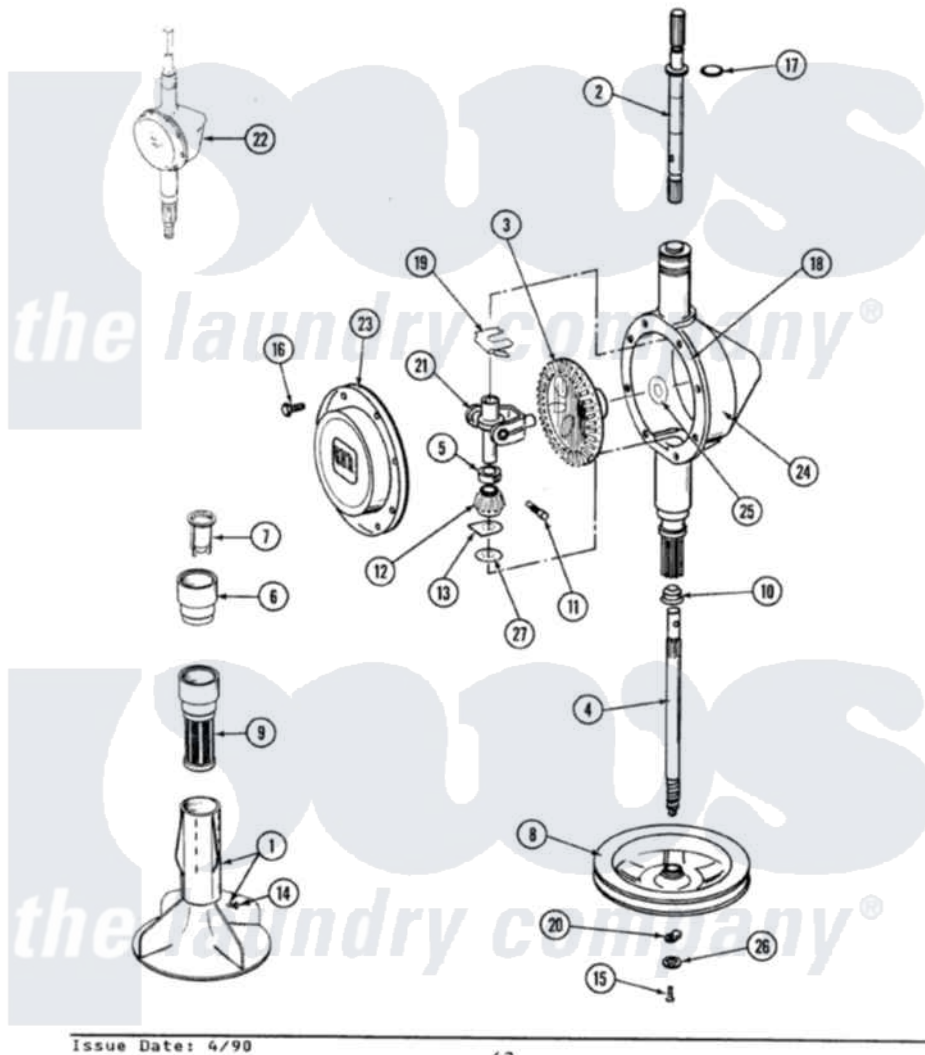

# Maytag GA8800 05 - ORBITAL TRANSMISSION

SECTION: ORBITAL TRANSMISSION  
MODEL: ALL MODELS

Issue Date: 4/90

42

Maytag Residential Maytag GA8800 Washer Parts Parts Diagram 05 - ORBITAL TRANSMISSION  
Click on the part number to view part

Item	Original Part Number	Replaced By	Status	Part Description
1	<a href="#">207228</a>			Agitator W/Lock Screw
2	207153	<a href="#">6-2097820</a>		Kit- Shaft
3	206713	<a href="#">6-2067130</a>		Gear- Beve
4	215410	<a href="#">12001450</a>		Ctr Shaft W/Collar Andkeeper-Dp
5	215415		Not Available	COLLAR, LOWER
8	211059	<a href="#">6-2301530</a>		Pulley
9	<a href="#">207657</a>			Lint Filter Deep
10	206602	<a href="#">207843</a>		Lip Seal Repair Kit
11	<a href="#">Y206629</a>			Pin, Collar
12	215401	<a href="#">W10221114</a>		Pinion
13	<a href="#">215395</a>			Plate, Clutch
14	206478		Not Available	SCREW & WASHER FOR AGITATOR
15	211375	<a href="#">681582</a>		Screw
16	215417		Not Available	SCREW, TRANSMISSION COVER

17	<a href="#">210690</a>		Seal, Rubber
18	Y058700	<a href="#">675652</a>	Adhesive
19	<a href="#">215581</a>		Spring, Agitator Shaft
20	<a href="#">211089</a>		Lug, Stop Pulley
21	206685	<a href="#">6-2066850</a>	Yoke
22	206707	<a href="#">6-2097750</a>	Trans Dee
23	<a href="#">206628</a>		Cover, Transmission
24	206624	<a href="#">6-2097750</a>	Trans Dee
25	<a href="#">215394</a>		Washer, Bevel Gear
26	211090	<a href="#">22003555</a>	Washer, Stop Lug
27	211483	<a href="#">6-2114830</a>	Washer- SP