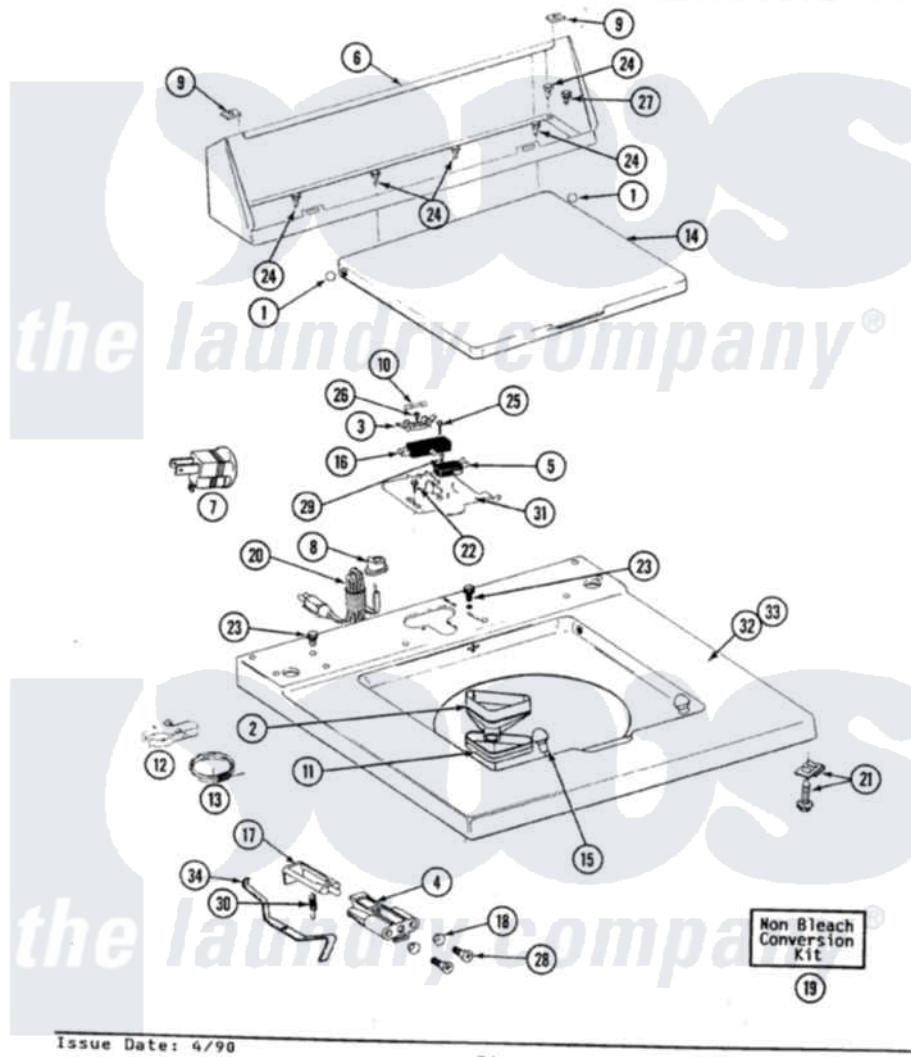

Maytag GA8800 06 - TOP COVER, CONSOLE & LID SWITCH

SECTION: TOP COVER, CONSOLE & LID SWITCH
 MODEL: ALL MODELS

Issue Date: 4/98

34

Maytag Residential Maytag GA8800 Washer Parts Parts Diagram 06 - TOP COVER, CONSOLE & LID SWITCH
 Click on the part number to view part

Item	Original Part Number	Replaced By	Status	Part Description
1	211726			Hinge, Ball Lid
2	215578			Bleach Inlet Almond
"	215577			Bleach Inlet White
3	207167			Block, Fuse
4	214279	204968		Plunger And Bracket Assembly--W
5	207166			Switch, Check
6	205635			Console
"	205635M		Not Available	CONSOLE (HVST WHEAT)
"	205635L		Not Available	CONSOLE (ALM)
7	Y201808			Converter
8	211881			Grommet, Cord Part Not Used- Gas Models Only
9	215075			Fastener, Control Panel To Console
10	207168	22001682		Switch Assembly, Lid W/4amp Fuse
11	214436			Gasket

12	301548		Clamp, Ground Wire
13	311155		Ground Wire And Clamp
14	212073		LID (WHITE)
"	212073L	Not Available	LID-ALMOND
"	212073M	Not Available	LID-HARVEST WHEAT
15	212716		Bumper, Lid
16	205415	279347	Switch-Lid
17	215700	Not Available	LID SWITCH PLUNGER
18	211500		Washer, Bracket To Top Cover
19	205997		Non-Bleach Conversion Kit
20	204590		Cord, Power
21	204445		Screw And Fastener Assembly
22	207159	489355	Screw, 8 X 1/2
23	210186	3370225	Screw
24	211294	90767	Screw, 8A X 3/8 HeX Washer Head Tapping
25	213501		Screw, No.6-20 X 1-1/8 Inch
26	215705	Y311711	Screw, Fuse Block
27	Y313559		Screw
28	910182	25-7809	Screw, No.6-20 1/2 Flthd Torx
29	912012	3400409	Screw
30	213720		Spring, Lid Switch
31	Y215699	22001678	Bracket, Switch And Fuse
32	207170		Top Cover
"	207170L		Top Cover Assembly ALM---NA
"	207170M	Not Available	TOP COVER ASSY HVT WHEAT
33	207172		Top Cover
"	207172L		Top Cover Assembly ALM---NA
34	215704		Lever, Unbalance