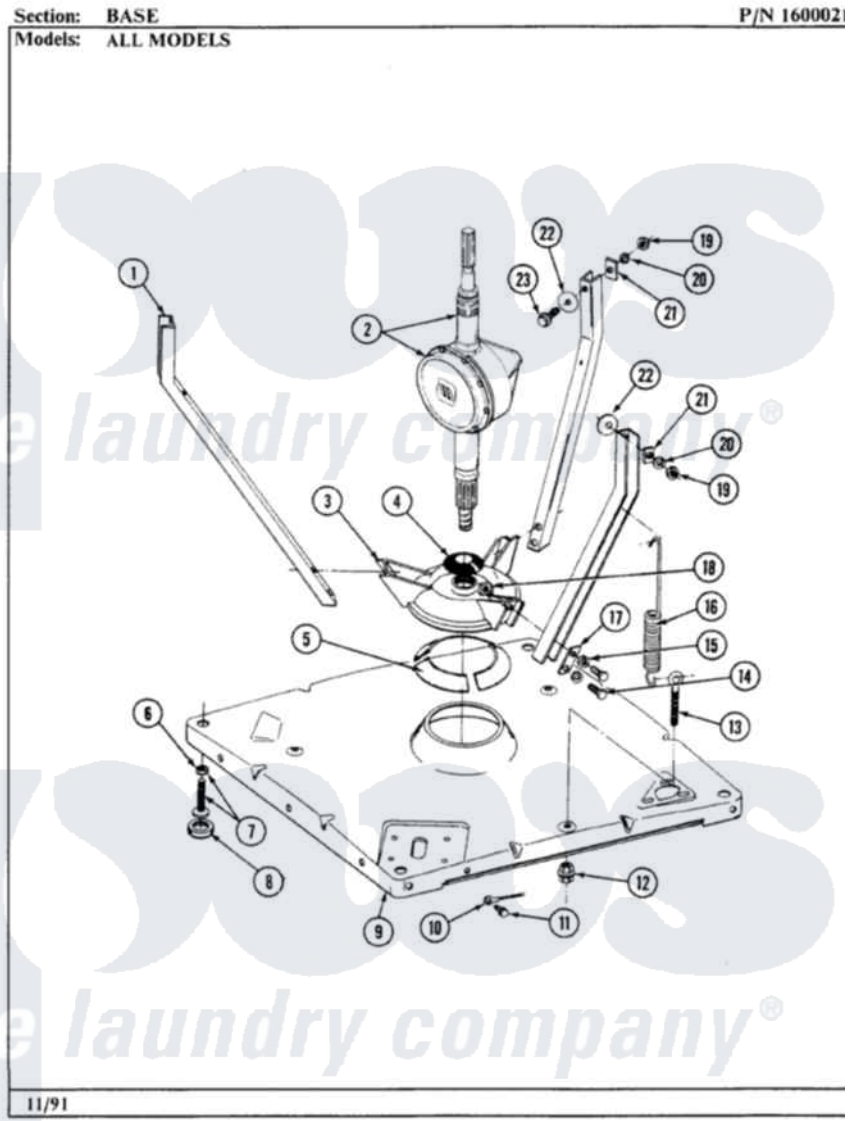

# Maytag GA882 01 - BASE

26

Maytag [Residential Maytag GA882 Washer Parts](#) Parts Diagram 01 - BASE  
 Click on the part number to view part

Item	Original Part Number	Replaced By	Status	Part Description
1	<a href="#">213053</a>			Brace, Tub Part Not Used
2	206707	<a href="#">6-2097750</a>		Trans Dee
3	<a href="#">203725</a>			Damper W/Bolt And Clip
4	211028	<a href="#">22001586</a>		Deflector, Water
5	<a href="#">203956</a>			Damper Pad Kit
6	<a href="#">210385</a>			Lock Nut For Adjustable Leg
7	Y302699	<a href="#">22003428</a>		Leg, Adjustable
8	<a href="#">210684</a>			Foot, Adjustable Leg
9	<a href="#">203274</a>			Base With Damper Pads
10	<a href="#">204807</a>			Ground Wire, Supp. Plte To Top Cover
11	210186	<a href="#">3370225</a>		Screw
12	<a href="#">211949</a>			Nut, Adjustment Eyebolt
13	213120	<a href="#">216416</a>		Bolt, Eye/Centering Spring
14	<a href="#">Y015627</a>			Screw- Hex
15	911852	<a href="#">486009</a>		Lockwasher
16	<a href="#">213054</a>			Centering Spring - 3 Used

17	<a href="#">213073</a>		Washer, Double Brace
18	<a href="#">Y052785</a>		Nut, Brace To Damper
19	<a href="#">Y052734</a>		Nut, Carrage Bolts And Bracket
20	<a href="#">Y054867</a>		Washer, Lock
21	212979	Not Available	WASHER, TUB BRACE
22	<a href="#">211100</a>		Washer, Outer Tub
23	200744	<a href="#">W10175939</a>	Bolt
"	205254	<a href="#">W10175938</a>	Bolt