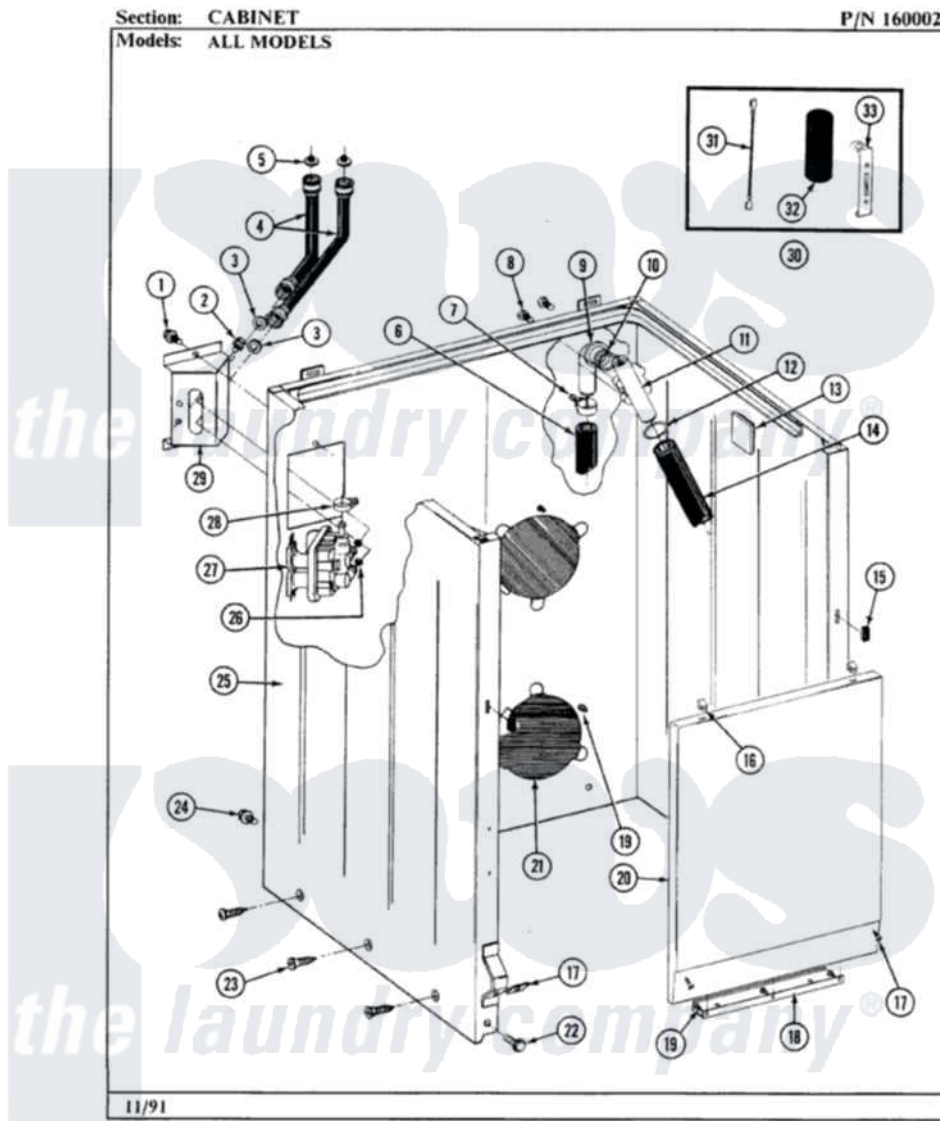

Maytag GA882 02 - CABINET

16

Maytag [Residential Maytag GA882 Washer Parts](#) Parts Diagram 02 - CABINET
Click on the part number to view part

| Item | Original Part Number | Replaced By | Status | Part Description |
|------|-------------------------|---------------------------|--------|-----------------------------|
| 1 | 212276 | W10116760 | | Screw |
| 2 | Y313561 | | | Screw---NA |
| 3 | Y013783 | | | Washer, Inlet Hose |
| 4 | 202860 | | | Inlet Hose Assembly |
| 5 | 200961 | 12001413 | | Strainer And Washer Kit |
| 6 | 215279 | 22003410 | | Hose, Drain |
| 7 | 200461 | 285655 | | Clamp, Hose |
| 8 | Y014874 | | | Screw, Idler Arm And Sleeve |
| 9 | 214764 | 208847 | | Elbow |
| 10 | 214765 | | | Gasket, Siphon Break |
| 11 | 206638 | | | Siphon Break |
| 12 | 200461 | 285655 | | Clamp, Hose |
| 13 | 215058 | | | Pad, Cabinet Bumper |
| 14 | 214767 | 22001448 | | Hose, Pump |
| 15 | 214376 | 22002331 | | Spacer, Front Panel |
| 16 | 212982 | 22001650 | | Fastener, Spring |

| | | | |
|----|-------------------------|--------------------------|---|
| 17 | 204439 | | Screw And Fstner Assembly |
| 18 | 213846 | | Guard, Belt |
| 19 | 211294 | 90767 | Screw, 8A X 3/8 HeX Washer Head Tapping |
| 20 | 212998M | | Not Available |
| | | | FRONT PANEL-HARVEST WHEAT |
| 21 | 211878 | | Not Available |
| | | | PLATE, ACCESS |
| 22 | 213122 | 27001200 | Screw |
| 23 | 213007 | | Xfor Cabinet See Cabinet, Back |
| 24 | 213121 | 3400111 | Screw, 12-14 X 5/8 |
| 25 | 203319M | | Not Available |
| | | | CABINET-HARVEST WHEAT |
| 26 | 214337 | 96160 | Screen |
| 27 | 205613 | | Water Valve |
| 28 | 201575 | | Clamp, Hose |
| 29 | 214812 | 22002361 | Bracket, Water Valve |
| 30 | 206103 | | Capacitor Kit |
| 31 | 203237 | | No.17 Wire With Terminal |
| 32 | Y200832 | | Capacitor |
| 33 | 211149 | | Clip, Capacitor |