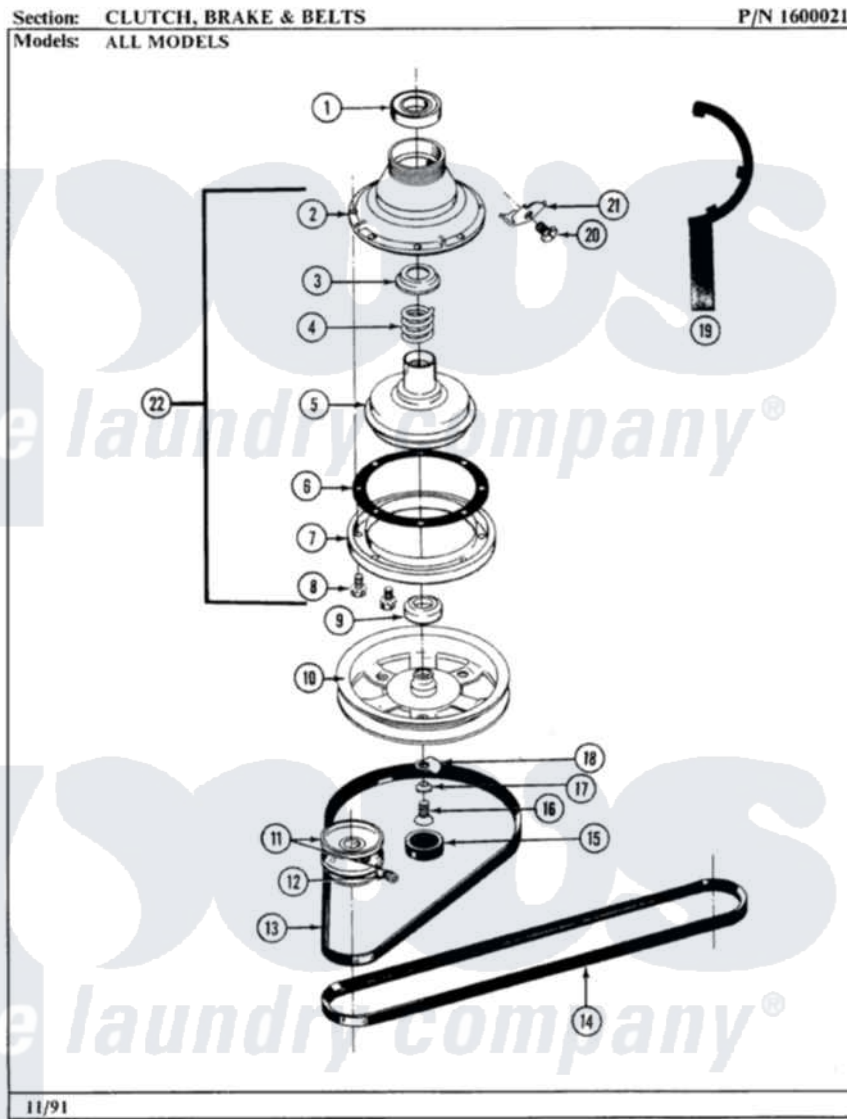

Maytag GA882 03 - CLUTCH, BRAKE & BELTS

30

Maytag Residential Maytag GA882 Washer Parts Parts Diagram 03 - CLUTCH, BRAKE & BELTS
 Click on the part number to view part

Item	Original Part Number	Replaced By	Status	Part Description
1	Y200720	22003441		Bearing, Rear
2	211045	6-2011900		Brake Asse
3	211039	6-2011900		Brake Asse
4	211041	6-2011900		Brake Asse
5	201126	6-2011900		Brake Asse
6	211042	6-2011900		Brake Asse
7	211043	6-2011900		Brake Asse
8	211000			SCREW, BRAKE DRUM (HEX HEAD)
9	200835			Bearing, Brake Rotor
10	211059	6-2301530		Pulley
11	200816	6-2008160		Pulley- MO
12	Y053241			Set Screw, Motor Pulley
13	211125			V Belt, Drive Pulley
14	211124			Part Not Used
15	211038		Not Available	CAP, OIL RETAINER
16	211375	681582		Screw

17	211090	22003555	Washer, Stop Lug
18	211089		Lug, Stop Pulley
19	Y038315	038315	Tool
20	213326		Bolt, Sems Retaining Clip
21	213325		Clip, Retaining
22	201190	6-2011900	Brake Asse