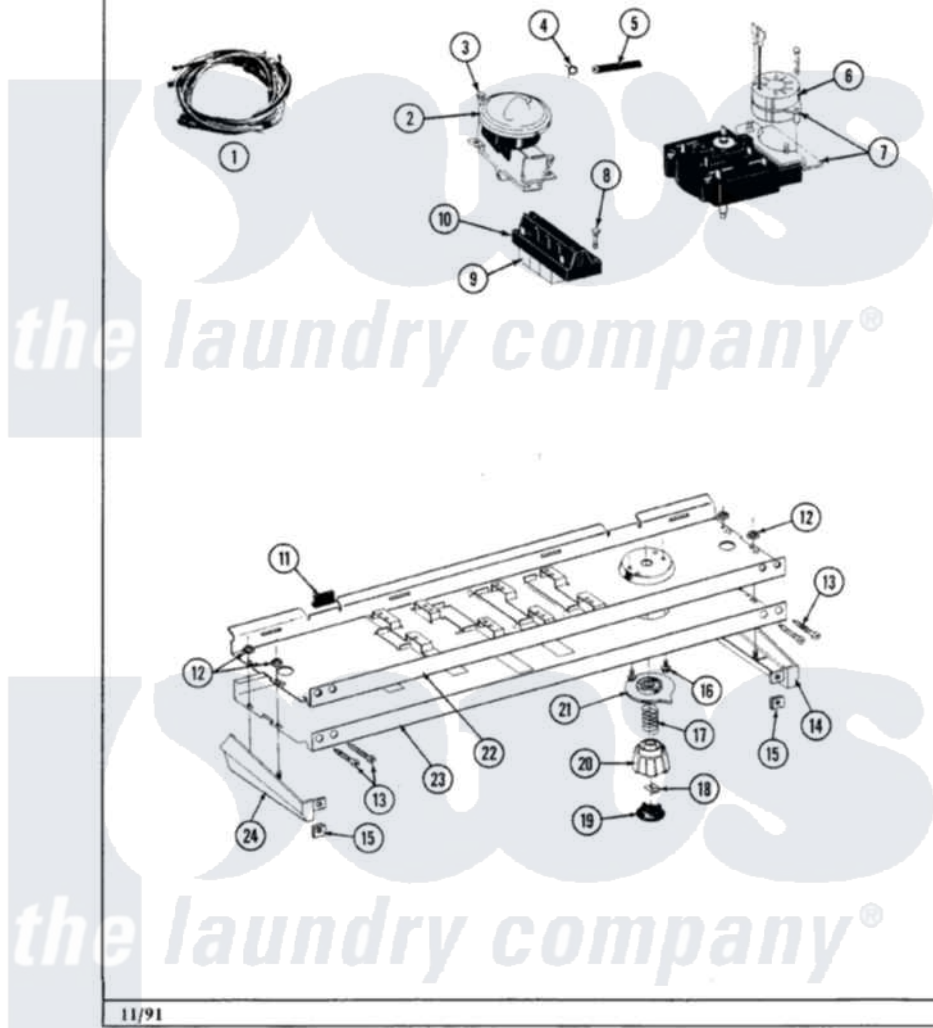

Maytag GA882 04 - CONTROL PANEL

Section: CONTROL PANEL

P/N 1600021

Models: A506 A882

11/91

8

Maytag [Residential Maytag GA882 Washer Parts](#) Parts Diagram 04 - CONTROL PANEL

Click on the part number to view part

Item	Original Part Number	Replaced By	Status	Part Description
1	206231			Wire Harness
2	206223	22206223		Switch- Wa
3	211168	W10139210		Screw, 8-18 X 5/16
4	410296	596669		Clamp, Manifold
5	212942	22001619		Tube, Water Level Switch
6	205033	22205033		Motor- Tim
7	206230			Timer
8	213117	67006908		Screw, Ice Rack
9	215211			Button For Switch
10	206216			Water Temperature Switch
11	214897			Pad, Control Panel
12	214872			Palnut, End Cap Note: Nut, Lamp Holder
13	210932			Screw, No.8 X 9/16 Ctsk Note: Screw, Inlet Duct
14	214816			End Cap F/Control Panel-RH
15	214894			Fastener, End Cap

16	213966	3400014	Screw
17	211065		Spring, Index Wheel
18	211605		Bezel, Timer Dial
19	215163	Not Available	CAP FOR KNOB
20	215162		Timer Knob
21	215161	22001571	Bezel, Timer Dial
22	214809		Back Up Plate
23	206706	Not Available	CONTROL PANEL
24	214815		End Cap F/Control Panel-LH