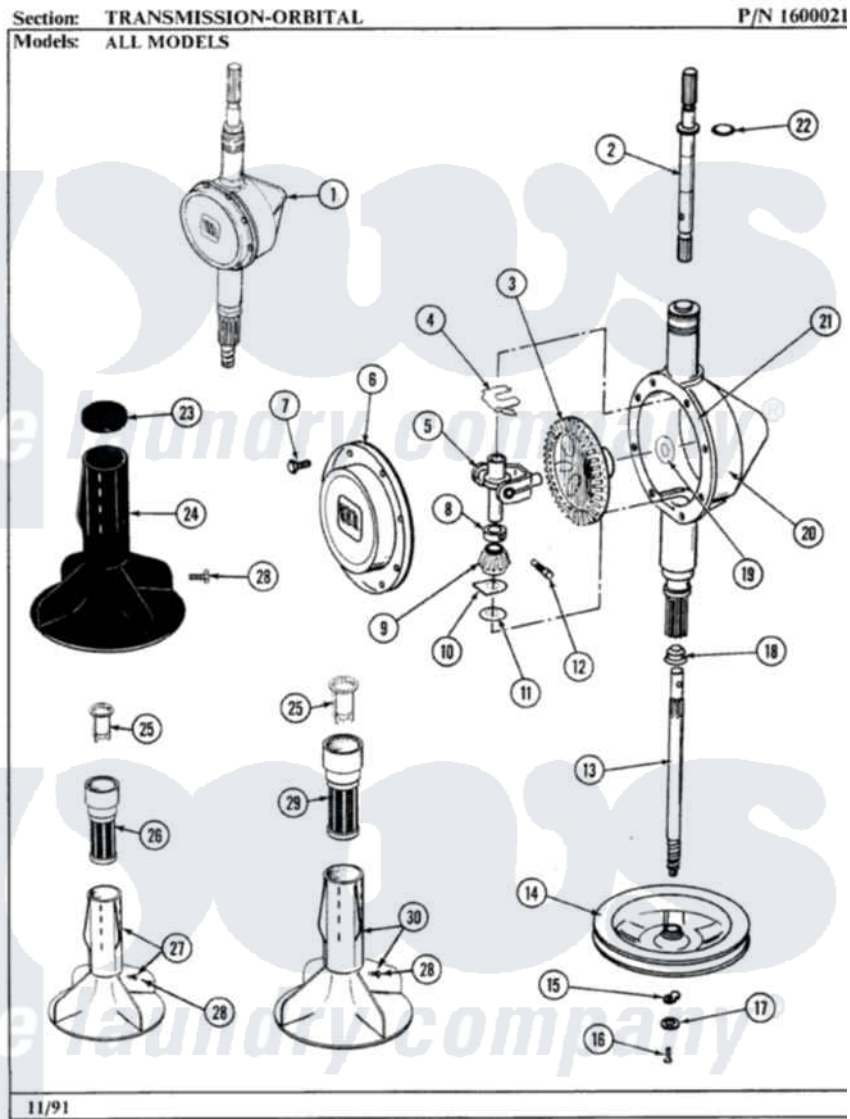

Maytag GA882 08 - TRANSMISSION-ORBITAL

24

Maytag [Residential Maytag GA882 Washer Parts](#) Parts Diagram 08 - TRANSMISSION-ORBITAL
Click on the part number to view part

Item	Original Part Number	Replaced By	Status	Part Description
1	206707	6-2097750		Trans Dee
2	207153	6-2097820		Kit- Shaft
3	206713	6-2067130		Gear- Beve
4	215581			Spring, Agitator Shaft
5	206685	6-2066850		Yoke
6	206628			Cover, Transmission
7	215417		Not Available	SCREW, TRANSMISSION COVER
8	215415		Not Available	COLLAR, LOWER
9	215401	W10221114		Pinion
10	215395			Plate, Clutch
11	211483	6-2114830		Washer- SP
12	Y206629			Pin, Collar
13	215410	12001450		Ctr Shaft W/Collar Andkeeper- Dp
14	211059	6-2301530		Pulley
15	211089			Lug, Stop Pulley

16	211375	681582	Screw
17	211090	22003555	Washer, Stop Lug
18	206602	207843	Lip Seal Repair Kit
19	215394		Washer, Bevel Gear
20	206624	6-2097750	Trans Dee
21	Y058700	675652	Adhesive
22	210690		Seal, Rubber
25	215733		Dispensing Cup
28	206478	Not Available	SCREW & WASHER FOR AGITATOR
30	207228		Agitator W/Lock Screw