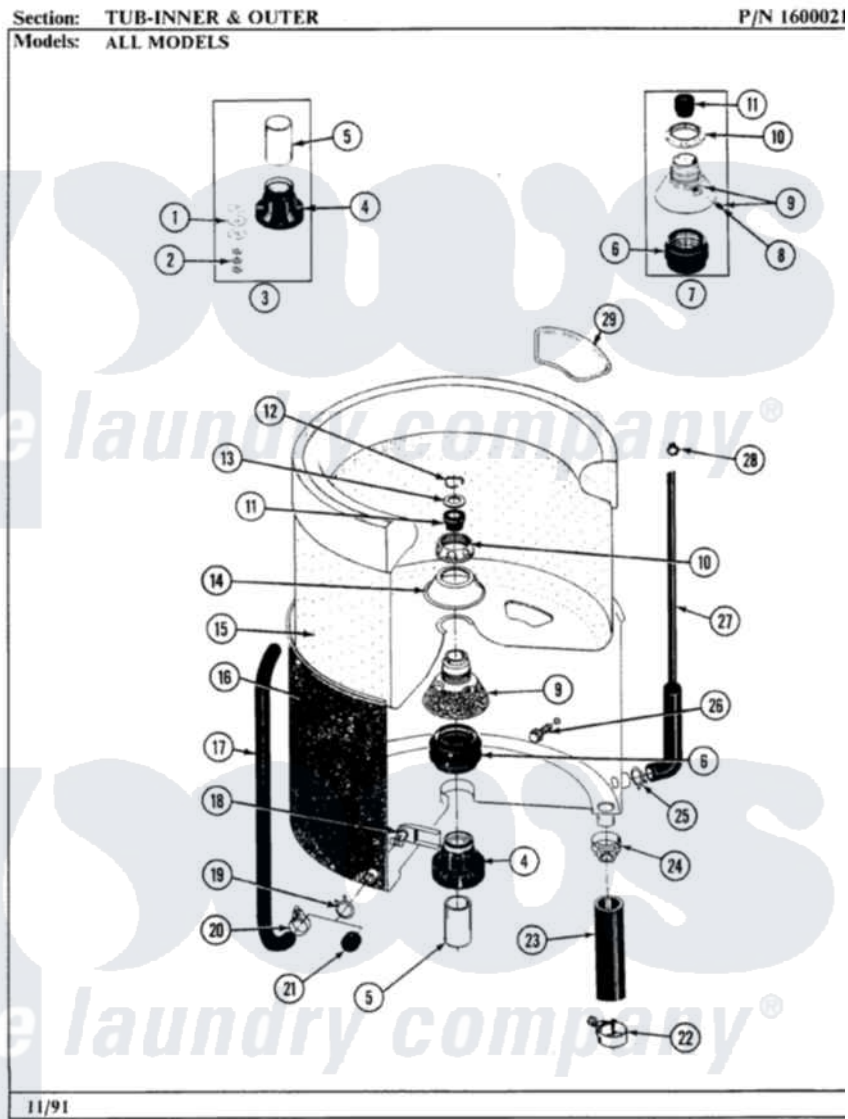

Maytag GA882 09 - TUB-INNER & OUTER

20

Maytag Residential Maytag GA882 Washer Parts Parts Diagram 09 - TUB-INNER & OUTER
Click on the part number to view part

Item	Original Part Number	Replaced By	Status	Part Description
1	211100			Washer, Outer Tub
2	Y054867			Washer, Lock
3	204013	6-2040130		Tub Bearin
4	200824	6-2040130		Tub Bearin
5	211130			Bearing Liner, Tub Bearing
6	201537	6-2095720		Mounting S
7	204012	6-2095720		Mounting S
8	211618	22001423		Set Screw, Mounting Stem
9	202521	6-2095720		Mounting S
10	211047	6-2110472		Nut- Clamp
11	Y0A4298	6-0A57420		Seal- Agitator
12	Y015667			Retaining Ring
13	Y015666			Washer, Retaining -
14	211210			Washer, Clamping Nut
15	207831		Not Available	TUB, INNER (W/PLUG)
16	205484			Tub, Outer Part Not Used

17	214433		Tube, Inlet Part Not Used
18	214434		Spout, Deflector
19	214739	596669	Clamp, Manifold
20	205161	489503	Clamp
21	214725		Cap For Spout-Outer Tub
22	200461	285655	Clamp, Hose
23	213045		Hose, Outer Tub Part Not Used
24	200900	616099	Clamp
25	211641		Clamp, 1-1/16"
26	200744	W10175939	Bolt
"	205254	W10175938	Bolt
27	212942	22001619	Tube, Water Level Switch
28	410296	596669	Clamp, Manifold
29	215980		Plug, Filter Hole