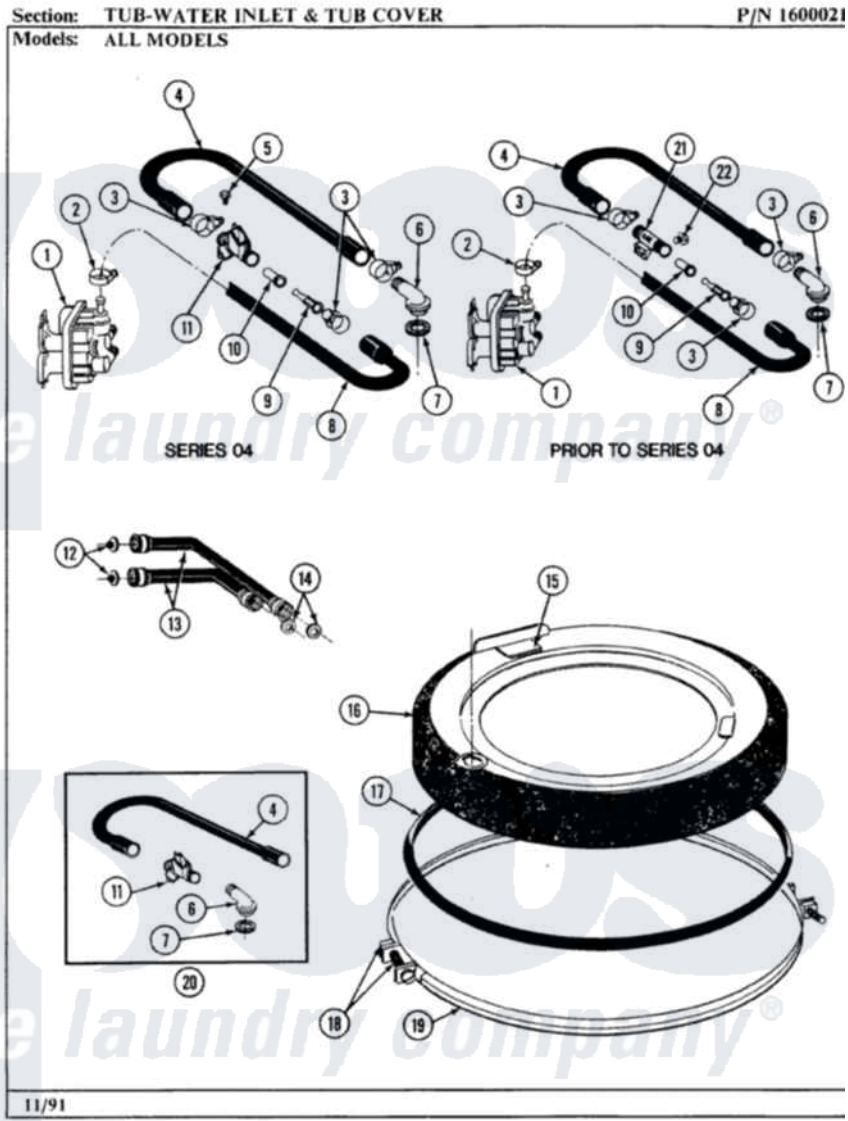

Maytag GA882 10 - TUB-WATER INLET & TUB COVER

18

Maytag Residential Maytag GA882 Washer Parts Parts Diagram 10 - TUB-WATER INLET & TUB COVER
 Click on the part number to view part

Item	Original Part Number	Replaced By	Status	Part Description
1	205613			Water Valve
2	201575			Clamp, Hose
3	202515	596669		Clamp, Manifold
4	Y215234			Hose, Injector Fill
5	312620			Screw, Sems
6	215235			Tube, Injector
7	215233			Seal For Injector Tube
8	213013			Hose, Injector
9	213015			Nozzle, Injector
10	213016	216201		Nozzle
11	215447			Sleeve For Injector
12	200961	12001413		Strainer And Washer Kit
13	202860			Inlet Hose Assembly
14	Y013783			Washer, Inlet Hose
15	215232			Bumper, Unbalance
16	206380		Not Available	COVER, TUB

17	211232		Seal, Tub Cover
18	205529		Nut And Bolt Kit For Tub Clam
19	200846		Clamp - Tub Cover
20	206683	206680	Water Injector Assembly
21	213057	22213057	Sleeve- In
22	Y310632	1163839	Screw