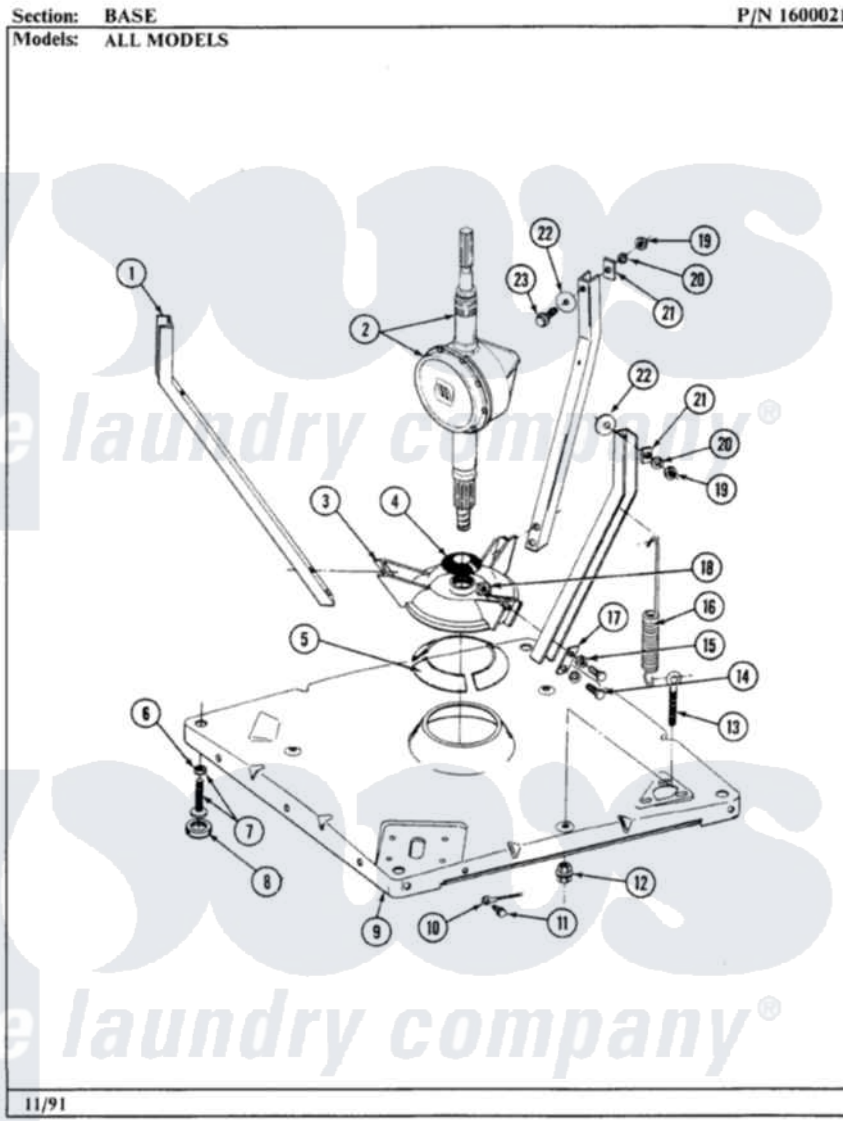

# Maytag GA884 01 - BASE

Maytag [Residential Maytag GA884 Washer Parts](#) Parts Diagram 01 - BASE  
 Click on the part number to view part

Item	Original Part Number	Replaced By	Status	Part Description
1	<a href="#">213053</a>			Brace, Tub Part Not Used
2	206707	<a href="#">6-2097750</a>		Trans Dee
3	<a href="#">203725</a>			Damper W/Bolt And Clip
4	211028	<a href="#">22001586</a>		Deflector, Water
5	<a href="#">203956</a>			Damper Pad Kit
6	<a href="#">210385</a>			Lock Nut For Adjustable Leg
7	Y302699	<a href="#">22003428</a>		Leg, Adjustable
8	<a href="#">210684</a>			Foot, Adjustable Leg
9	<a href="#">203274</a>			Base With Damper Pads
10	<a href="#">204807</a>			Ground Wire, Supp. Plte To Top Cover
11	210186	<a href="#">3370225</a>		Screw
12	<a href="#">211949</a>			Nut, Adjustment Eyebolt
13	213120	<a href="#">216416</a>		Bolt, Eye/Centering Spring
14	<a href="#">Y015627</a>			Screw- Hex
15	911852	<a href="#">486009</a>		Lockwasher
16	<a href="#">213054</a>			Centering Spring - 3 Used

17	<a href="#">213073</a>		Washer, Double Brace
18	<a href="#">Y052785</a>		Nut, Brace To Damper
19	<a href="#">Y052734</a>		Nut, Carrage Bolts And Bracket
20	<a href="#">Y054867</a>		Washer, Lock
21	212979	Not Available	WASHER, TUB BRACE
22	<a href="#">211100</a>		Washer, Outer Tub
23	200744	<a href="#">W10175939</a>	Bolt
"	205254	<a href="#">W10175938</a>	Bolt