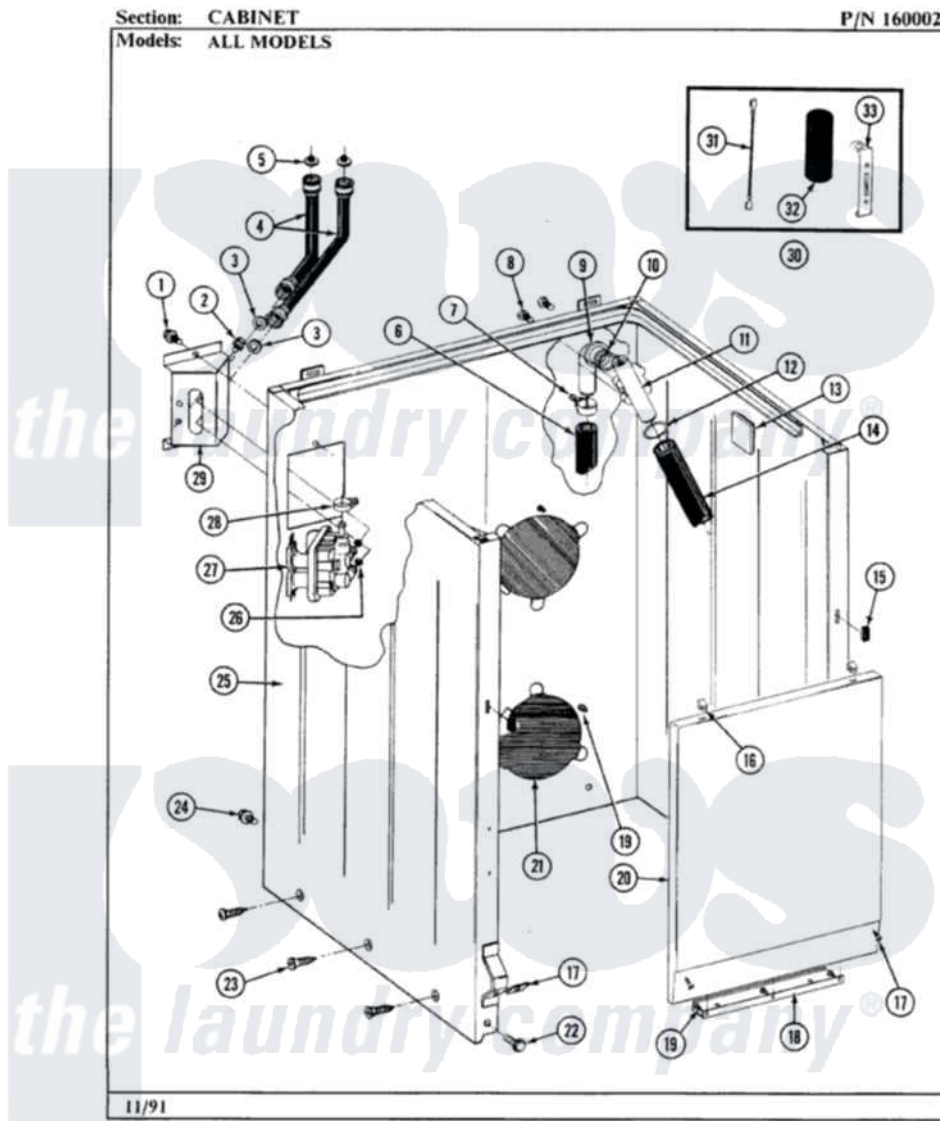

Maytag GA884 02 - CABINET

16

Maytag [Residential Maytag GA884 Washer Parts](#) Parts Diagram 02 - CABINET
Click on the part number to view part

Item	Original Part Number	Replaced By	Status	Part Description
1	212276	W10116760		Screw
2	Y313561			Screw---NA
3	Y013783			Washer, Inlet Hose
4	202860			Inlet Hose Assembly
5	200961	12001413		Strainer And Washer Kit
6	215279	22003410		Hose, Drain
7	200461	285655		Clamp, Hose
8	Y014874			Screw, Idler Arm And Sleeve
9	214764	208847		Elbow
10	214765			Gasket, Siphon Break
11	206638			Siphon Break
12	200461	285655		Clamp, Hose
13	215058			Pad, Cabinet Bumper
14	214767	22001448		Hose, Pump
15	214376	22002331		Spacer, Front Panel
16	212982	22001650		Fastener, Spring

17	204439		Screw And Fstner Assembly
18	213846		Guard, Belt
19	211294	90767	Screw, 8A X 3/8 HeX Washer Head Tapping
20	212998M		Not Available
			FRONT PANEL-HARVEST WHEAT
21	211878		Not Available
			PLATE, ACCESS
22	213122	27001200	Screw
23	213007		Xfor Cabinet See Cabinet, Back
24	213121	3400111	Screw, 12-14 X 5/8
25	203319M		Not Available
			CABINET-HARVEST WHEAT
26	214337	96160	Screen
27	205613		Water Valve
28	201575		Clamp, Hose
29	214812	22002361	Bracket, Water Valve
30	206103		Capacitor Kit
31	203237		No.17 Wire With Terminal
32	Y200832		Capacitor
33	211149		Clip, Capacitor