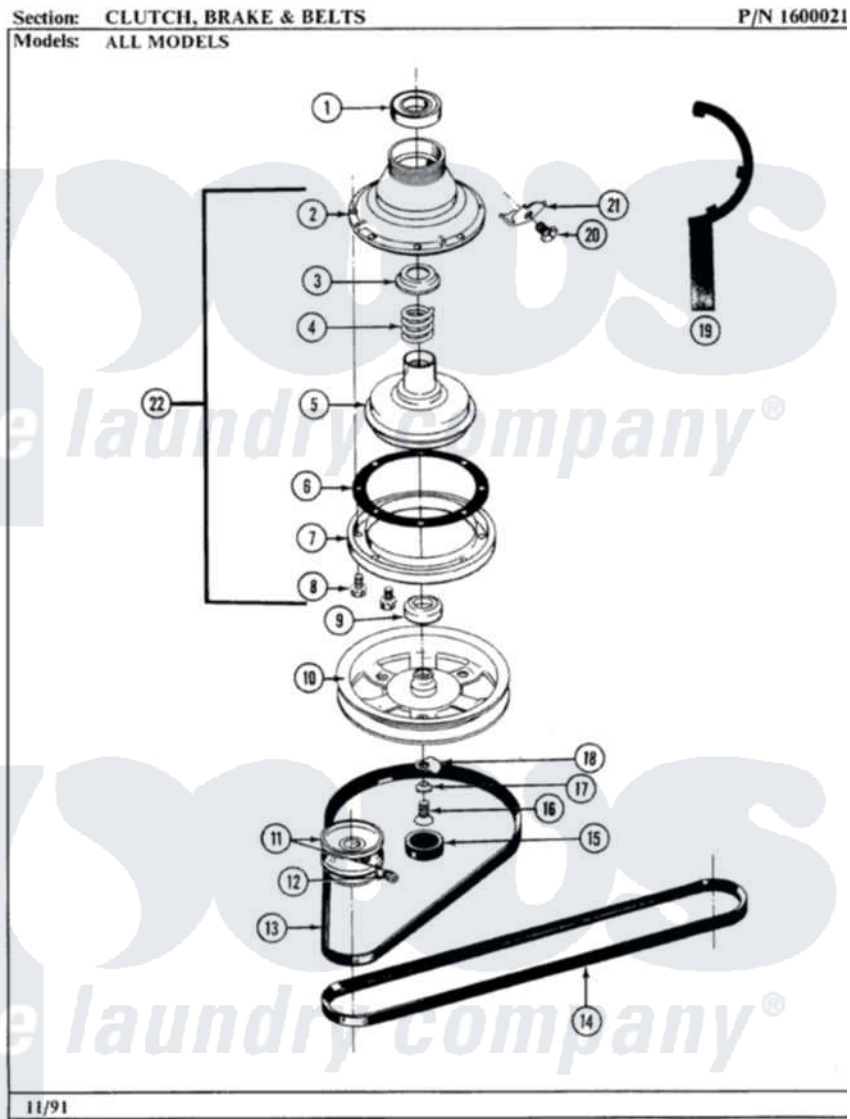

Maytag GA884 03 - CLUTCH, BRAKE & BELTS

30

Maytag Residential Maytag GA884 Washer Parts Parts Diagram 03 - CLUTCH, BRAKE & BELTS
 Click on the part number to view part

Item	Original Part Number	Replaced By	Status	Part Description
1	Y200720	22003441		Bearing, Rear
2	211045	6-2011900		Brake Asse
3	211039	6-2011900		Brake Asse
4	211041	6-2011900		Brake Asse
5	201126	6-2011900		Brake Asse
6	211042	6-2011900		Brake Asse
7	211043	6-2011900		Brake Asse
8	211000			SCREW, BRAKE DRUM (HEX HEAD)
9	200835			Bearing, Brake Rotor
10	211059	6-2301530		Pulley
11	200816	6-2008160		Pulley- MO
12	Y053241			Set Screw, Motor Pulley
13	211125			V Belt, Drive Pulley
14	211124			Part Not Used
15	211038		Not Available	CAP, OIL RETAINER
16	211375	681582		Screw

17	211090	22003555	Washer, Stop Lug
18	211089		Lug, Stop Pulley
19	Y038315	038315	Tool
20	213326		Bolt, Sems Retaining Clip
21	213325		Clip, Retaining
22	201190	6-2011900	Brake Asse