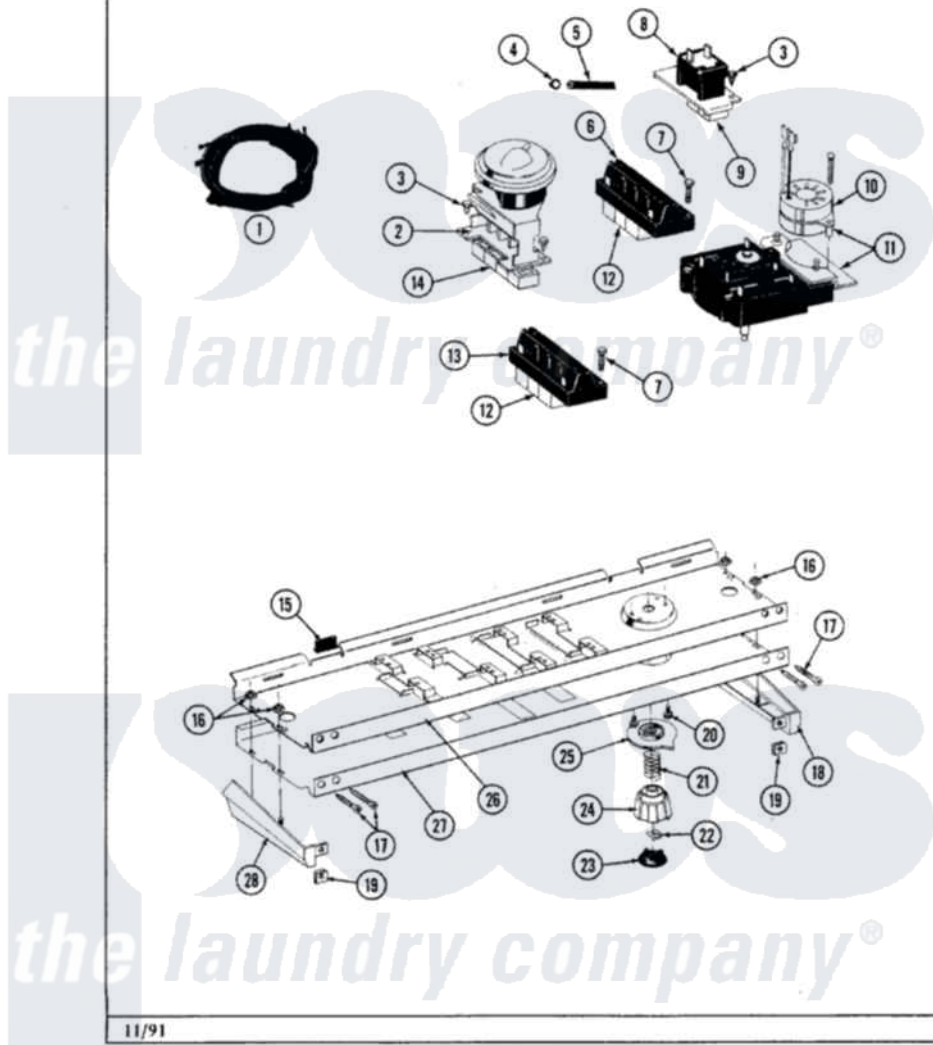

# Maytag GA884 04 - CONTROL PANEL

Section: CONTROL PANEL

P/N 1600021

Models: A590 A884

11/91

10

Maytag [Residential Maytag GA884 Washer Parts](#) Parts Diagram 04 - CONTROL PANEL

Click on the part number to view part

Item	Original Part Number	Replaced By	Status	Part Description
1	206234		Not Available	WIRE HARNESS
2	206220		Not Available	WATER LEVEL SWITCH
3	211168	<a href="#">W10139210</a>		Screw, 8-18 X 5/16
4	410296	<a href="#">596669</a>		Clamp, Manifold
5	212942	<a href="#">22001619</a>		Tube, Water Level Switch
6	<a href="#">206614</a>			Fabric Control Switch
7	213117	<a href="#">67006908</a>		Screw, Ice Rack
8	206217		Not Available	SPEED CONTROL SWITCH
9	<a href="#">215211</a>			Button For Switch
10	205033	<a href="#">22205033</a>		Motor- Tim
11	<a href="#">206225</a>			Timer
12	<a href="#">215211</a>			Button For Switch
13	<a href="#">206216</a>			Water Temperature Switch
14	<a href="#">215212</a>			Button For Switch
"	215213	<a href="#">214993</a>		Button For Switch
15	<a href="#">214897</a>			Pad, Control Panel

16	<a href="#">214872</a>		Palnut, End Cap Note: Nut, Lamp Holder
17	<a href="#">210932</a>		Screw, No.8 X 9/16 Ctsk Note: Screw, Inlet Duct
18	<a href="#">214816</a>		End Cap F/Control Panel-RH
19	<a href="#">214894</a>		Fastener, End Cap
20	213966	<a href="#">3400014</a>	Screw
21	<a href="#">211065</a>		Spring, Index Wheel
22	<a href="#">211605</a>		Bezel, Timer Dial
23	215163	Not Available	CAP FOR KNOB
24	<a href="#">215162</a>		Timer Knob
25	215161	<a href="#">22001571</a>	Bezel, Timer Dial
26	<a href="#">214809</a>		Back Up Plate
27	206774	Not Available	CONTROL PANEL
28	<a href="#">214815</a>		End Cap F/Control Panel-LH