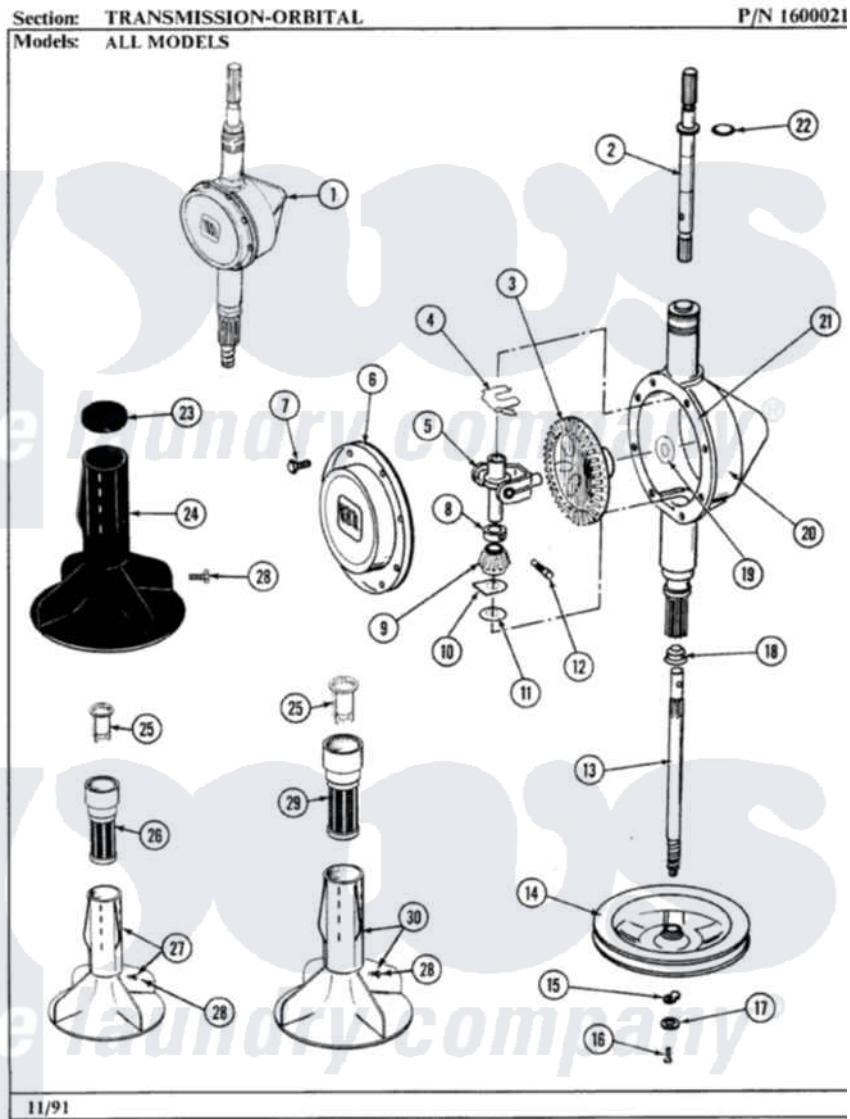

Maytag GA884 08 - TRANSMISSION-ORBITAL

24

Maytag Residential Maytag GA884 Washer Parts Parts Diagram 08 - TRANSMISSION-ORBITAL
Click on the part number to view part

Item	Original Part Number	Replaced By	Status	Part Description
1	206707	6-2097750		Trans Dee
2	207153	6-2097820		Kit- Shaft
3	206713	6-2067130		Gear- Beve
4	215581			Spring, Agitator Shaft
5	206685	6-2066850		Yoke
6	206628			Cover, Transmission
7	215417		Not Available	SCREW, TRANSMISSION COVER
8	215415		Not Available	COLLAR, LOWER
9	215401	W10221114		Pinion
10	215395			Plate, Clutch
11	211483	6-2114830		Washer- SP
12	Y206629			Pin, Collar
13	215410	12001450		Ctr Shaft W/Collar Andkeeper- Dp
14	211059	6-2301530		Pulley
15	211089			Lug, Stop Pulley

16	211375	681582	Screw
17	211090	22003555	Washer, Stop Lug
18	206602	207843	Lip Seal Repair Kit
19	215394		Washer, Bevel Gear
20	206624	6-2097750	Trans Dee
21	Y058700	675652	Adhesive
22	210690		Seal, Rubber
25	215733		Dispensing Cup
28	206478	Not Available	SCREW & WASHER FOR AGITATOR