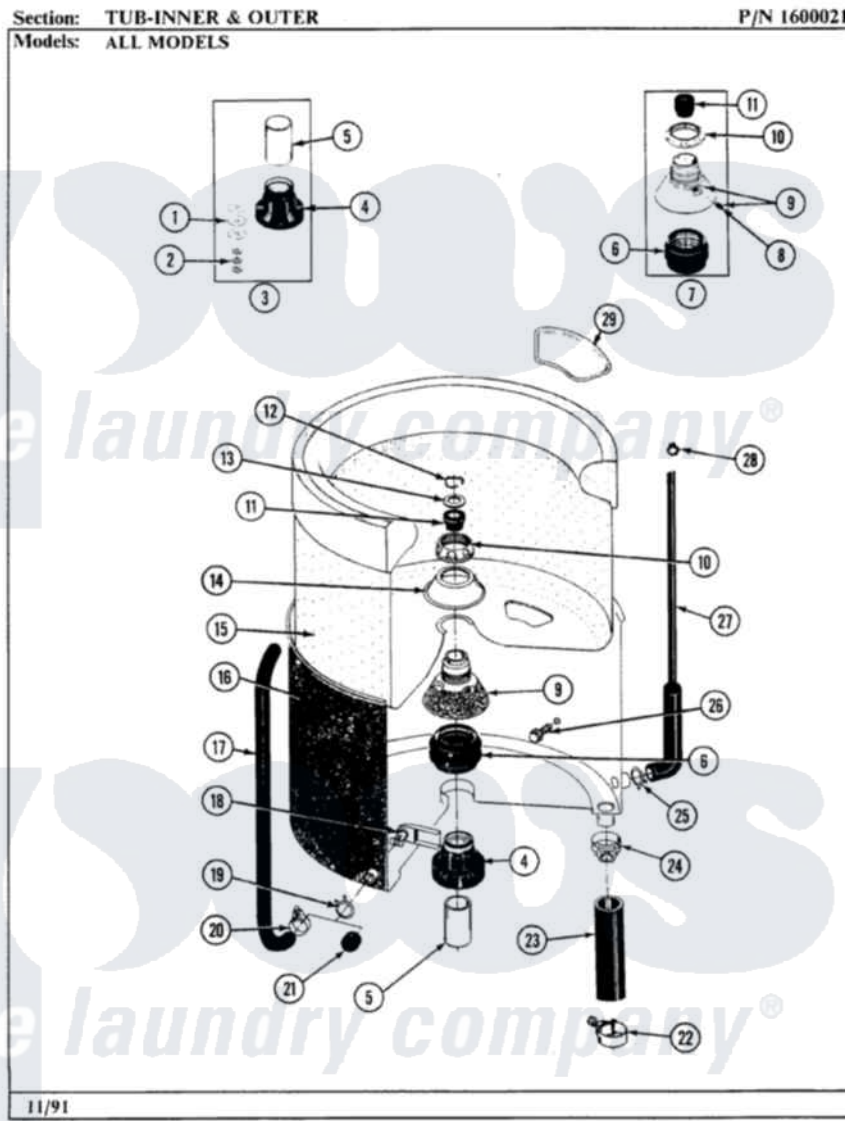

Maytag GA884 09 - TUB-INNER & OUTER

20

Maytag Residential Maytag GA884 Washer Parts Parts Diagram 09 - TUB-INNER & OUTER
Click on the part number to view part

| Item | Original Part Number | Replaced By | Status | Part Description |
|------|-------------------------|---------------------------|---------------|----------------------------|
| 1 | 211100 | | | Washer, Outer Tub |
| 2 | Y054867 | | | Washer, Lock |
| 3 | 204013 | 6-2040130 | | Tub Bearin |
| 4 | 200824 | 6-2040130 | | Tub Bearin |
| 5 | 211130 | | | Bearing Liner, Tub Bearing |
| 6 | 201537 | 6-2095720 | | Mounting S |
| 7 | 204012 | 6-2095720 | | Mounting S |
| 8 | 211618 | 22001423 | | Set Screw, Mounting Stem |
| 9 | 202521 | 6-2095720 | | Mounting S |
| 10 | 211047 | 6-2110472 | | Nut- Clamp |
| 11 | Y0A4298 | 6-0A57420 | | Seal- Agitator |
| 12 | Y015667 | | | Retaining Ring |
| 13 | Y015666 | | | Washer, Retaining - |
| 14 | 211210 | | | Washer, Clamping Nut |
| 15 | 207831 | | Not Available | TUB, INNER (W/PLUG) |
| 16 | 205484 | | | Tub, Outer Part Not Used |

| | | | |
|----|------------------------|---------------------------|-------------------------------|
| 17 | 214433 | | Tube, Inlet Part Not Used |
| 18 | 214434 | | Spout, Deflector |
| 19 | 214739 | 596669 | Clamp, Manifold |
| 20 | 205161 | 489503 | Clamp |
| 21 | 214725 | | Cap For Spout-Outer Tub |
| 22 | 200461 | 285655 | Clamp, Hose |
| 23 | 213045 | | Hose, Outer Tub Part Not Used |
| 24 | 200900 | 616099 | Clamp |
| 25 | 211641 | | Clamp, 1-1/16" |
| 26 | 200744 | W10175939 | Bolt |
| " | 205254 | W10175938 | Bolt |
| 27 | 212942 | 22001619 | Tube, Water Level Switch |
| 28 | 410296 | 596669 | Clamp, Manifold |
| 29 | 215980 | | Plug, Filter Hole |