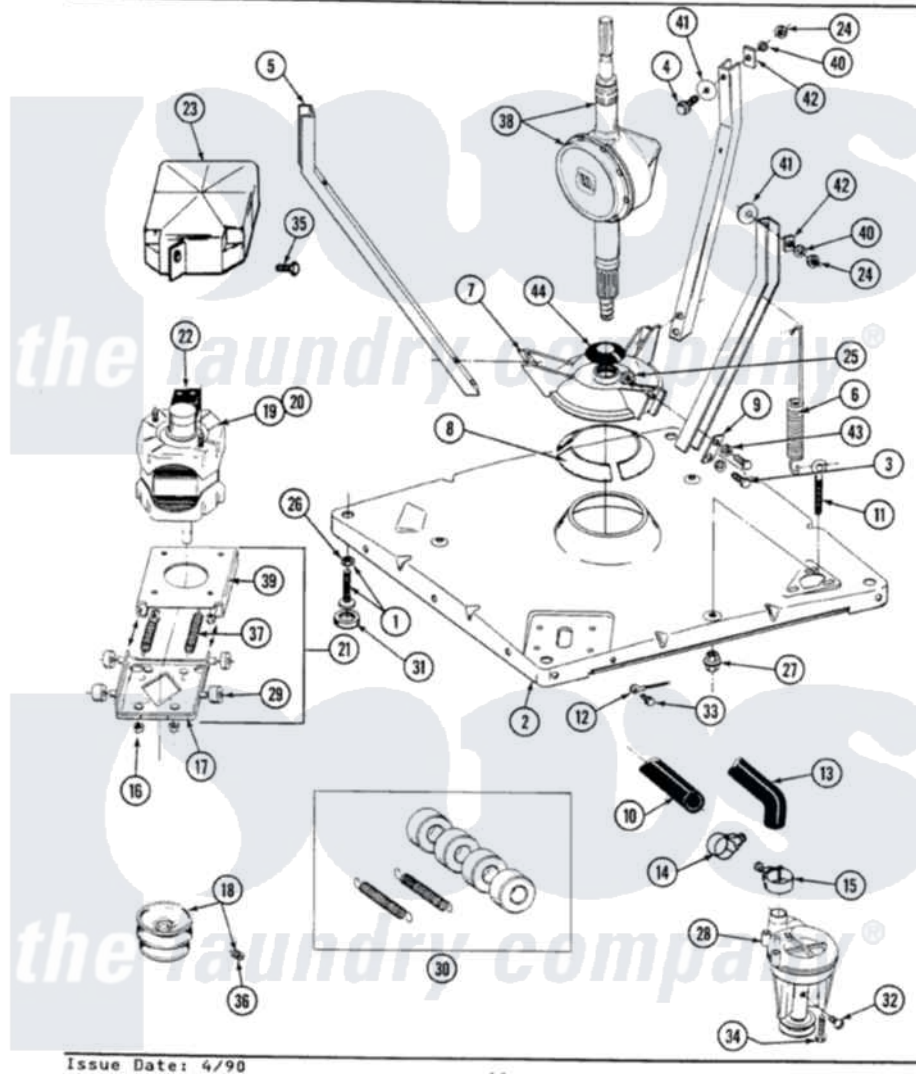

Maytag GA8840 01 - BASE, PUMP, MOTOR & COMPONENTS

SECTION: BASE, PUMP, MOTOR & COMPONENTS
 MODEL: ALL MODELS

Maytag Residential Maytag GA8840 Washer Parts Parts Diagram 01 - BASE, PUMP, MOTOR & COMPONENTS
 Click on the part number to view part

Item	Original Part Number	Replaced By	Status	Part Description
1	Y302699	22003428		Leg, Adjustable
2	203274			Base With Damper Pads
3	Y015627			Screw- Hex
4	205254	W10175938		Bolt
"	200744	W10175939		Bolt
5	213053			Brace, Tub Part Not Used
6	213054			Centering Spring - 3 Used
7	203725			Damper W/Bolt And Clip
8	203956			Damper Pad Kit
9	213073			Washer, Double Brace
10	214767	22001448		Hose, Pump
11	213120	216416		Bolt, Eye/Centering Spring
12	204807			Ground Wire, Supp. Plte To Top Cover
13	213045			Hose, Outer Tub Part Not Used
14	200461	285655		Clamp, Hose