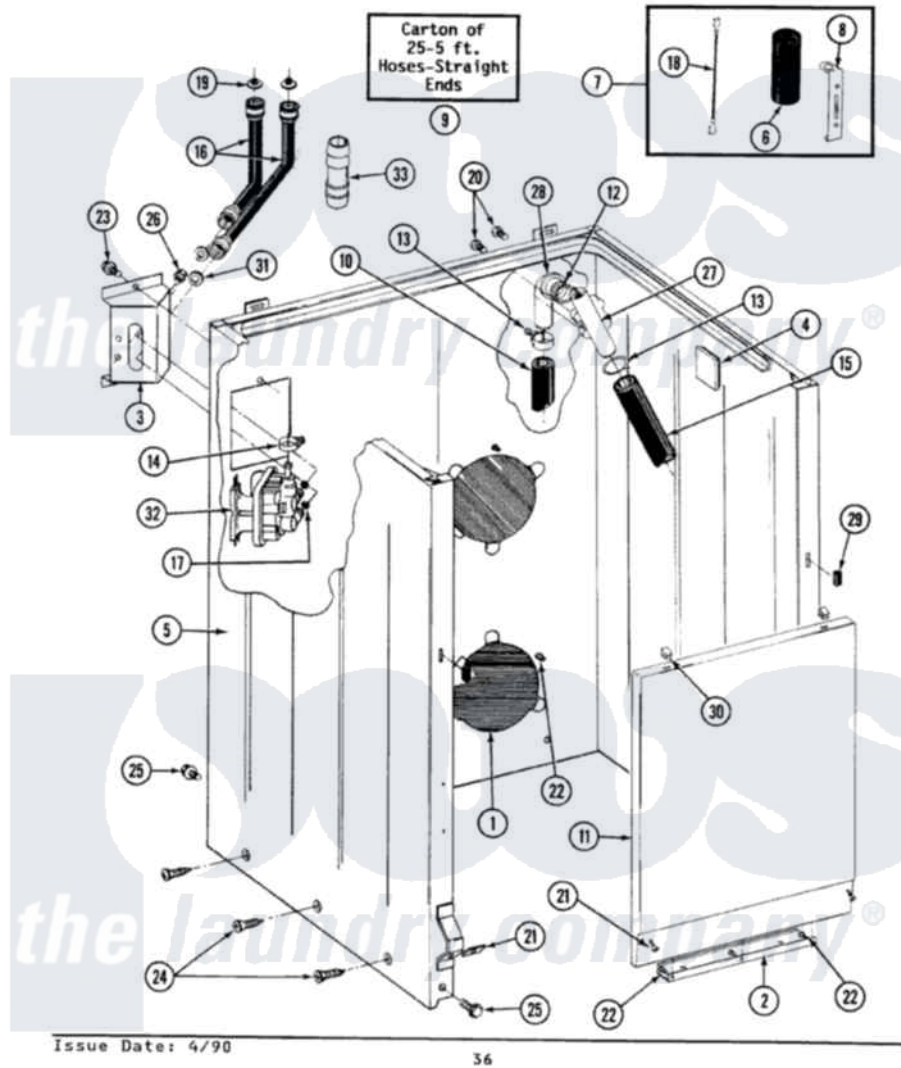

Maytag GA8840 02 - CABINET, WATER VALVE, HOSES & FRNT PANEL

SECTION: CABINET, WATER VALVE, HOSES & FRONT PANEL
 MODEL: ALL MODELS

Maytag Residential Maytag GA8840 Washer Parts Parts Diagram 02 - CABINET, WATER VALVE, HOSES & FRNT PANEL

Click on the part number to view part

Item	Original Part Number	Replaced By	Status	Part Description
1	211878		Not Available	PLATE, ACCESS
2	213846			Guard, Belt
3	214812	22002361		Bracket, Water Valve
4	215058			Pad, Cabinet Bumper
5	203319M		Not Available	CABINET-HARVEST WHEAT
6	Y200832			Capacitor
7	206103			Capacitor Kit
8	211149			Clip, Capacitor
9	202861	202860		Inlet Hose Assembly
10	215279	22003410		Hose, Drain
"	Y059149			(7/8" I.D. CARTON OF 50 FT.)
"	216017			Hose, Drain
11	212998M		Not Available	FRONT PANEL-HARVEST WHEAT
12	214765			Gasket, Siphon Break

13	200908	285655	Clamp, Hose
"	200461	285655	Clamp, Hose
14	201575		Clamp, Hose
15	214767	22001448	Hose, Pump
16	205828	202860	Inlet Hose Assembly
"	202860		Inlet Hose Assembly
"	200681	21001467	Hose- 10'
"	200672	76314	Hose, Inlet 6 Ft. Hose With Elbow
"	200688	76314	Hose, Inlet 6 Ft. Hose With Elbow
17	214337	96160	Screen
18	203237		No.17 Wire With Terminal
19	200961	12001413	Strainer And Washer Kit
20	Y014874		Screw, Idler Arm And Sleeve
21	204439		Screw And Fstner Assembly
22	211294	90767	Screw, 8A X 3/8 HeX Washer Head Tapping
23	212276	W10116760	Screw
24	213007		Xfor Cabinet See Cabinet, Back
25	213121	3400111	Screw, 12-14 X 5/8
"	213122	27001200	Screw
26	Y313561		Screw----NA
27	206638		Siphon Break
28	214764	208847	Elbow
"	Y216016	W10116738	Elbow
29	214376	22002331	Spacer, Front Panel
30	212982	22001650	Fastener, Spring
31	Y013783		Washer, Inlet Hose
32	205613		Water Valve
33	Y216015		Coupling, Hose