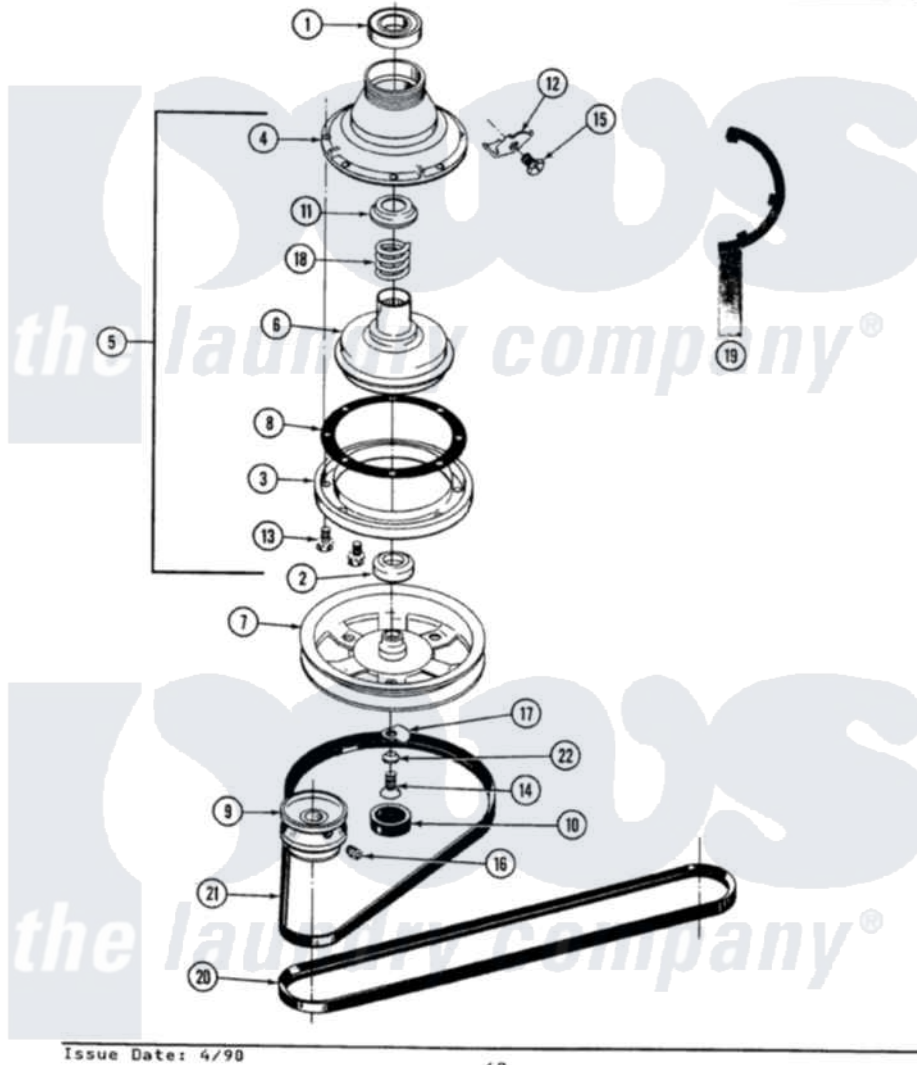

# Maytag GA8840 03 - CLUTCH, BRAKE & BELTS

SECTION: CLUTCH, BRAKE & BELTS  
 MODEL: ALL MODELS

Maytag Residential Maytag GA8840 Washer Parts Parts Diagram 03 - CLUTCH, BRAKE & BELTS  
 Click on the part number to view part

Item	Original Part Number	Replaced By	Status	Part Description
1	Y200720	<a href="#">22003441</a>		Bearing, Rear
2	<a href="#">200835</a>			Bearing, Brake Rotor
3	211043	<a href="#">6-2011900</a>		Brake Asse
4	211045	<a href="#">6-2011900</a>		Brake Asse
5	201190	<a href="#">6-2011900</a>		Brake Asse
6	201126	<a href="#">6-2011900</a>		Brake Asse
7	211059	<a href="#">6-2301530</a>		Pulley
8	211042	<a href="#">6-2011900</a>		Brake Asse
9	200816	<a href="#">6-2008160</a>		Pulley- MO
10	211038		Not Available	CAP, OIL RETAINER
11	211039	<a href="#">6-2011900</a>		Brake Asse
12	<a href="#">213325</a>			Clip, Retaining
13	211000			SCREW, BRAKE DRUM (HEX HEAD)
14	211375	<a href="#">681582</a>		Screw
15	<a href="#">213326</a>			Bolt, Sems Retaining Clip
16	<a href="#">Y053241</a>			Set Screw, Motor Pulley

17	<a href="#">211089</a>		Lug, Stop Pulley
18	211041	<a href="#">6-2011900</a>	Brake Asse
19	Y038315	<a href="#">038315</a>	Tool
20	<a href="#">211124</a>		Part Not Used
21	<a href="#">211125</a>		V Belt, Drive Pulley
22	211090	<a href="#">22003555</a>	Washer, Stop Lug