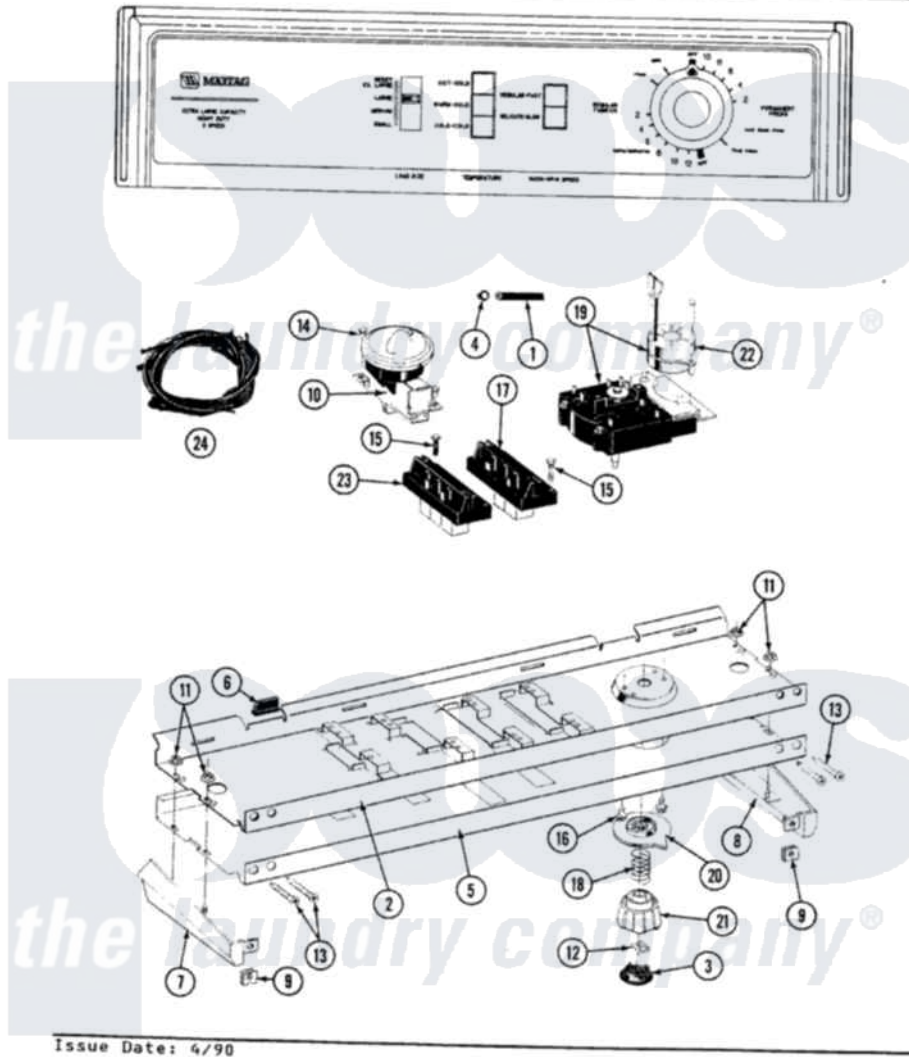

Maytag GA8840 04 - CONTROL PANEL

SECTION: CONTROL PANEL
 MODEL: A8800 A8820 A8840

Issue Date: 4/90

18

Maytag [Residential Maytag GA8840 Washer Parts](#) Parts Diagram 04 - CONTROL PANEL

[Click on the part number to view part](#)

Item	Original Part Number	Replaced By	Status	Part Description
1	212942	22001619		Tube, Water Level Switch
2	214809			Back Up Plate
3	215821		Not Available	CAP, KNOB
4	410296	596669		Clamp, Manifold
5	208115		Not Available	FACIA A8840/8820
"	207391			Control Panel
6	214897			Pad, Control Panel
7	207215		Not Available	END CAP LH
8	207216		Not Available	END CAP RH
9	214894			Fastener, End Cap
10	207360			Infinite Level Press Switch
11	214872			Palnut, End Cap Note: Nut, Lamp Holder
12	211605			Bezel, Timer Dial
13	210932			Screw, No.8 X 9/16 Ctsk Note: Screw, Inlet Duct
14	211168	W10139210		Screw, 8-18 X 5/16

15	213117	67006908	Screw, Ice Rack
16	213966	3400014	Screw
17	207370		Speed Control Switch - 2 Butto
18	211065		Spring, Index Wheel
19	207374	Not Available	TIMER
"	208120	Not Available	TIMER
20	215827	Not Available	TIMER DIAL SKIRT
21	215828		Knob, Timer
22	205033	22205033	Motor- Tim
23	207368	Not Available	TEMP CONTROL SWITCH - 3 BUTTON
"	207367	Not Available	TEMP CONTROL SWITCH - 4 BUTTON
24	207384	Not Available	WIRE HARNESS
"	207381	Not Available	WIRE HARNESS