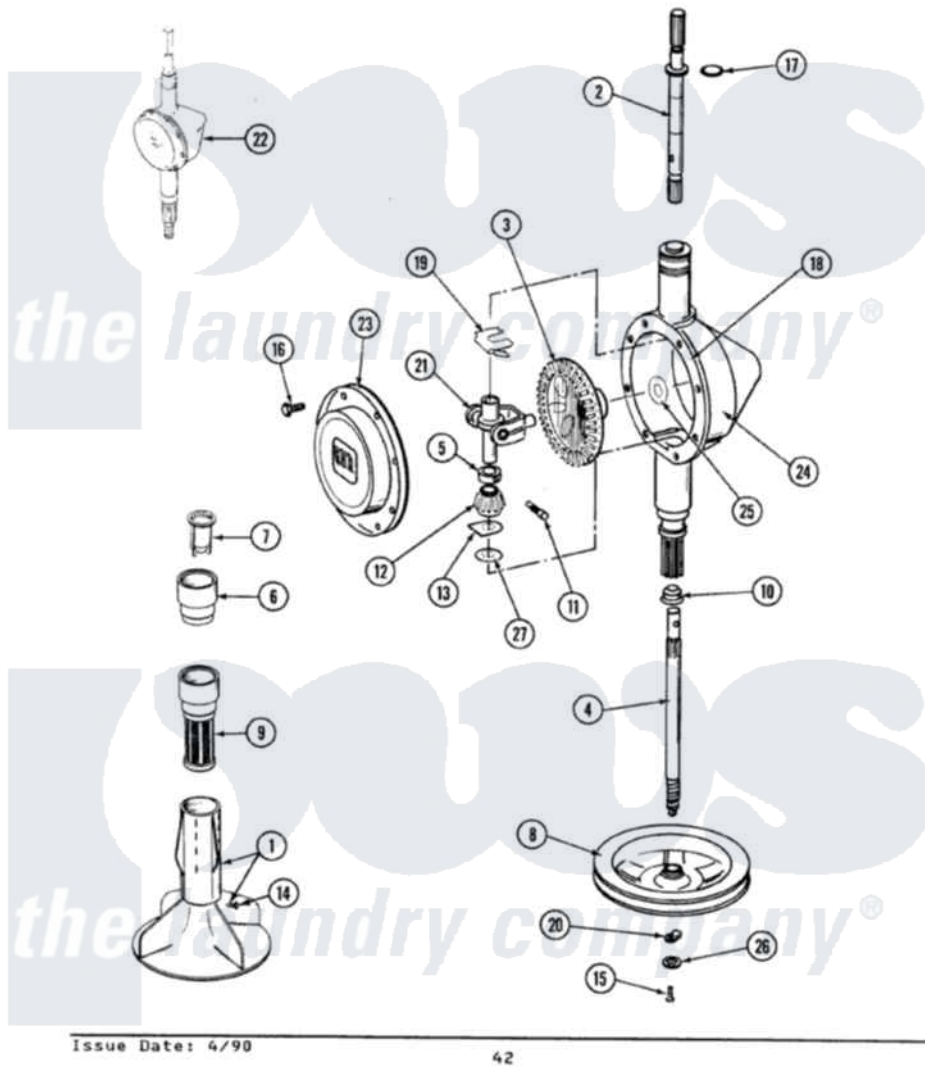

Maytag GA8840 05 - ORBITAL TRANSMISSION

SECTION: ORBITAL TRANSMISSION
MODEL: ALL MODELS

Issue Date: 4/90

42

Maytag Residential Maytag GA8840 Washer Parts Parts Diagram 05 - ORBITAL TRANSMISSION
Click on the part number to view part

Item	Original Part Number	Replaced By	Status	Part Description
1	207228			Agitator W/Lock Screw
2	207153	6-2097820		Kit- Shaft
3	206713	6-2067130		Gear- Beve
4	215410	12001450		Ctr Shaft W/Collar Andkeeper-Dp
5	215415		Not Available	COLLAR, LOWER
7	215733			Dispensing Cup
8	211059	6-2301530		Pulley
9	207426			Lint Filter Deep
10	206602	207843		Lip Seal Repair Kit
11	Y206629			Pin, Collar
12	215401	W10221114		Pinion
13	215395			Plate, Clutch
14	206478		Not Available	SCREW & WASHER FOR AGITATOR
15	211375	681582		Screw
16	215417		Not Available	SCREW, TRANSMISSION

17	210690		COVER
18	Y058700	675652	Seal, Rubber
19	215581		Adhesive
20	211089		Spring, Agitator Shaft
21	206685	6-2066850	Lug, Stop Pulley
22	206707	6-2097750	Yoke
23	206628		Trans Dee
24	206624	6-2097750	Cover, Transmission
25	215394		Trans Dee
26	211090	22003555	Washer, Bevel Gear
27	211483	6-2114830	Washer, Stop Lug
			Washer- SP