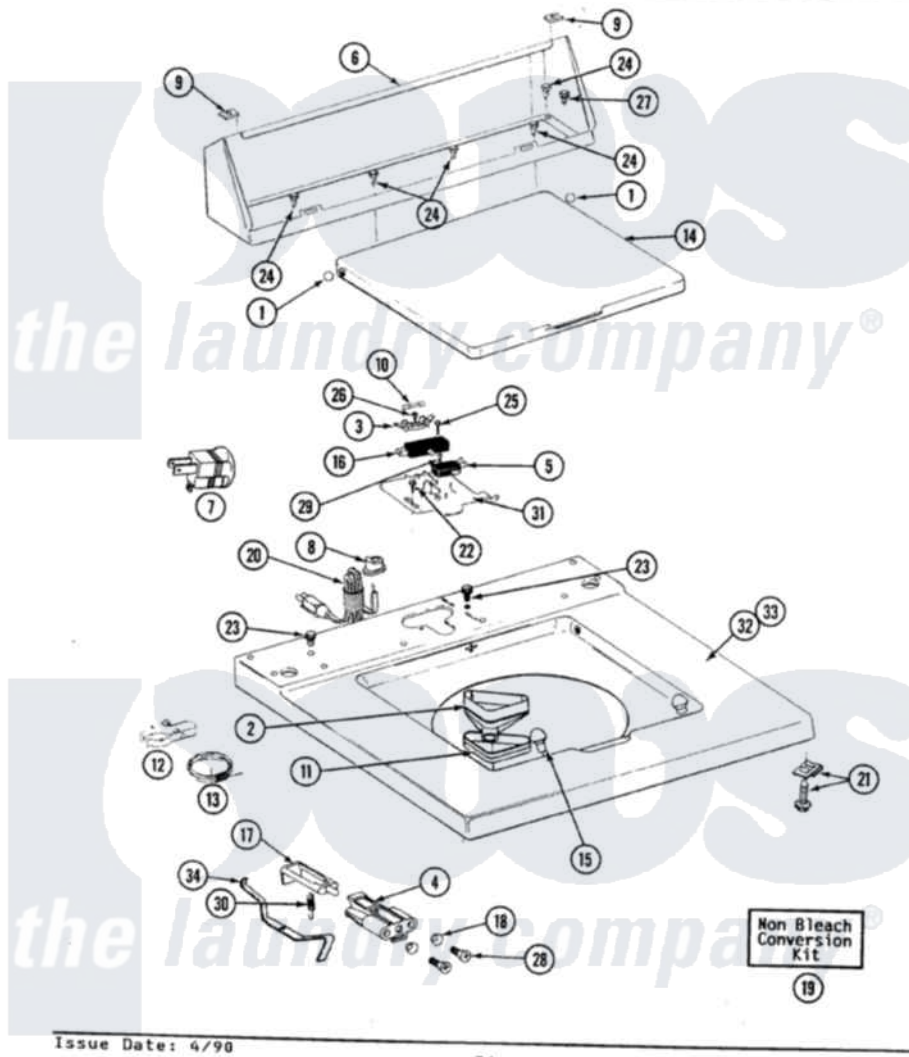

# Maytag GA8840 06 - TOP COVER, CONSOLE & LID SWITCH

SECTION: TOP COVER, CONSOLE & LID SWITCH  
 MODEL: ALL MODELS

Issue Date: 4/98

34

Maytag Residential Maytag GA8840 Washer Parts Parts Diagram 06 - TOP COVER, CONSOLE & LID SWITCH  
 Click on the part number to view part

Item	Original Part Number	Replaced By	Status	Part Description
1	<a href="#">211726</a>			Hinge, Ball Lid
3	<a href="#">207167</a>			Block, Fuse
4	214279	<a href="#">204968</a>		Plunger And Bracket Assembly--W
"	216256		Not Available	BRACKET, UNBALANCE
5	<a href="#">207166</a>			Switch, Check
6	205635M		Not Available	CONSOLE (HVST WHEAT)
7	<a href="#">Y201808</a>			Converter
8	<a href="#">211881</a>			Grommet, Cord Part Not Used-Gas Models Only
9	<a href="#">215075</a>			Fastener, Control Panel To Console
10	207168	<a href="#">22001682</a>		Switch Assembly, Lid W/4amp Fuse
11	<a href="#">214436</a>			Gasket
12	<a href="#">301548</a>			Clamp, Ground Wire
13	<a href="#">311155</a>			Ground Wire And Clamp
14	212073M		Not Available	LID-HARVEST WHEAT