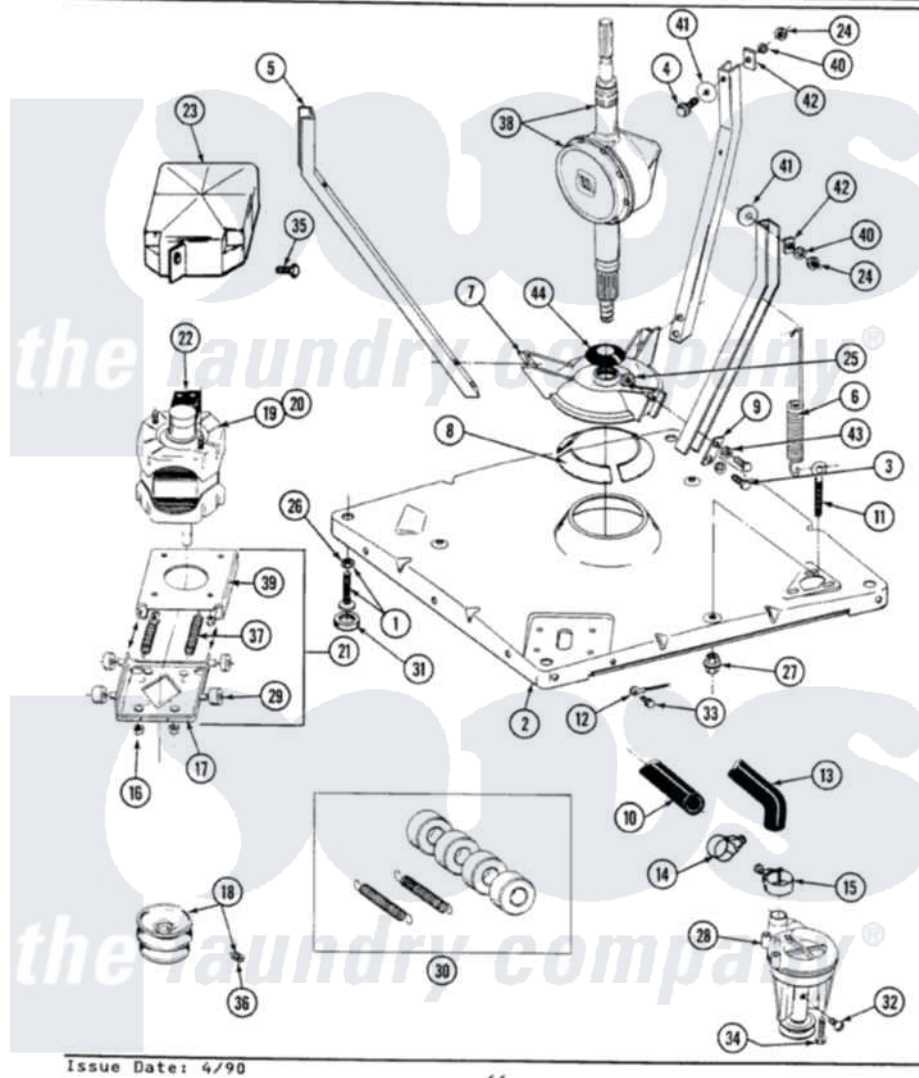

# Maytag GA9200 01 - BASE, PUMP, MOTOR & COMPONENTS

SECTION: BASE, PUMP, MOTOR & COMPONENTS  
 MODEL: ALL MODELS

Maytag Residential Maytag GA9200 Washer Parts Parts Diagram 01 - BASE, PUMP, MOTOR & COMPONENTS  
 Click on the part number to view part

Item	Original Part Number	Replaced By	Status	Part Description
1	Y302699	<a href="#">22003428</a>		Leg, Adjustable
2	<a href="#">203274</a>			Base With Damper Pads
3	<a href="#">Y015627</a>			Screw- Hex
4	205254	<a href="#">W10175938</a>		Bolt
"	200744	<a href="#">W10175939</a>		Bolt
5	<a href="#">213053</a>			Brace, Tub Part Not Used
6	<a href="#">213054</a>			Centering Spring - 3 Used
7	<a href="#">203725</a>			Damper W/Bolt And Clip
8	<a href="#">203956</a>			Damper Pad Kit
9	<a href="#">213073</a>			Washer, Double Brace
10	214767	<a href="#">22001448</a>		Hose, Pump
11	213120	<a href="#">216416</a>		Bolt, Eye/Centering Spring
12	<a href="#">204807</a>			Ground Wire, Supp. Plte To Top Cover
13	<a href="#">213045</a>			Hose, Outer Tub Part Not Used
14	200461	<a href="#">285655</a>		Clamp, Hose