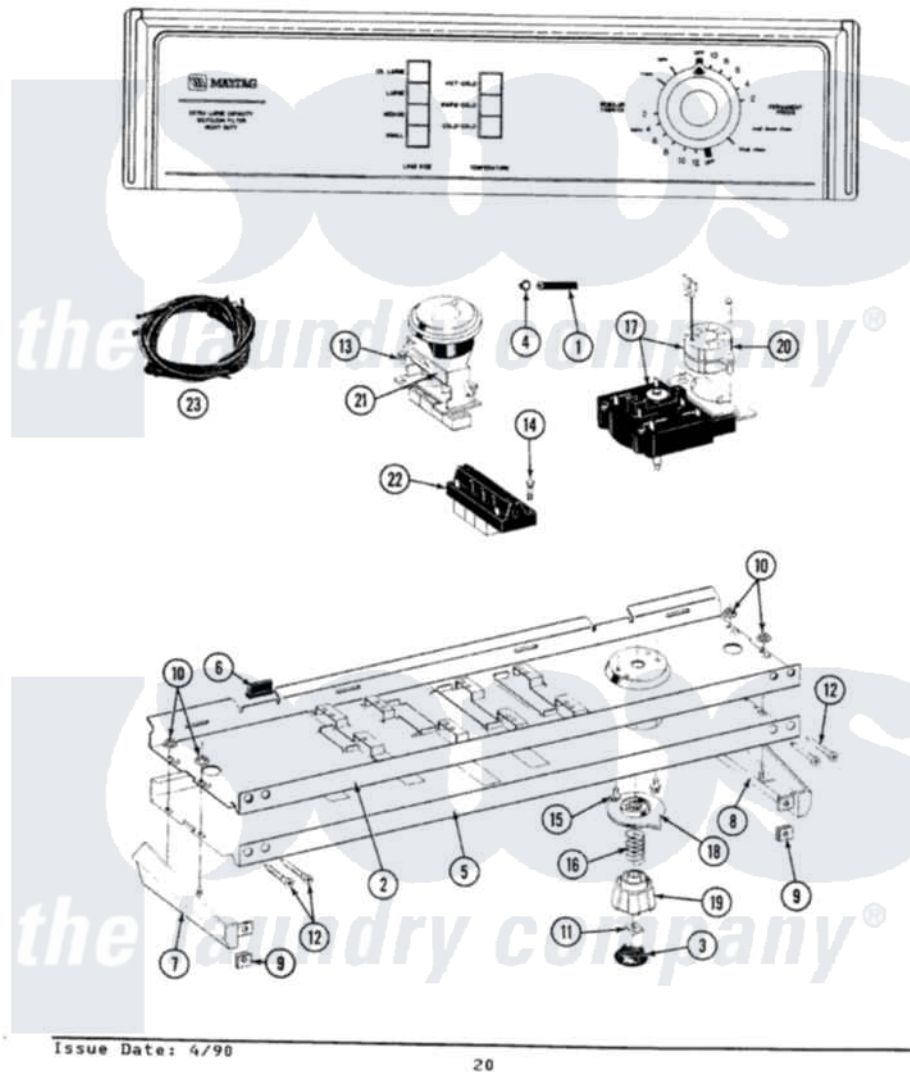

Maytag GA9200 04 - CONTROL PANEL

SECTION: CONTROL PANEL
MODEL: A9200

Issue Date: 4/90

20

Maytag [Residential Maytag GA9200 Washer Parts](#) Parts Diagram 04 - CONTROL PANEL
Click on the part number to view part

Item	Original Part Number	Replaced By	Status	Part Description
1	212942	22001619		Tube, Water Level Switch
2	214818			Back Up Plate
3	215821		Not Available	CAP, KNOB
4	410296	596669		Clamp, Manifold
5	207390			Control Panel
"	208114			Facia A9200
6	214897			Pad, Control Panel
7	207215		Not Available	END CAP LH
8	207216		Not Available	END CAP RH
9	214894			Fastener, End Cap
10	214872			Palnut, End Cap Note: Nut, Lamp Holder
11	211605			Bezel, Timer Dial
12	210932			Screw, No.8 X 9/16 Ctsk Note: Screw, Inlet Duct
13	211168	W10139210		Screw, 8-18 X 5/16
14	213117	67006908		Screw, Ice Rack

15	213966	3400014	Screw
16	211065		Spring, Index Wheel
17	207379		Timer
"	207378		Timer
18	215827	Not Available	TIMER DIAL SKIRT
19	215828		Knob, Timer
20	205033	22205033	Motor- Tim
21	207361		4 Level Pressure Switch
22	207368	Not Available	TEMP CONTROL SWITCH - 3 BUTTON
"	207367	Not Available	TEMP CONTROL SWITCH - 4 BUTTON
23	207383		Wire Harness
"	207382		Wire Harness