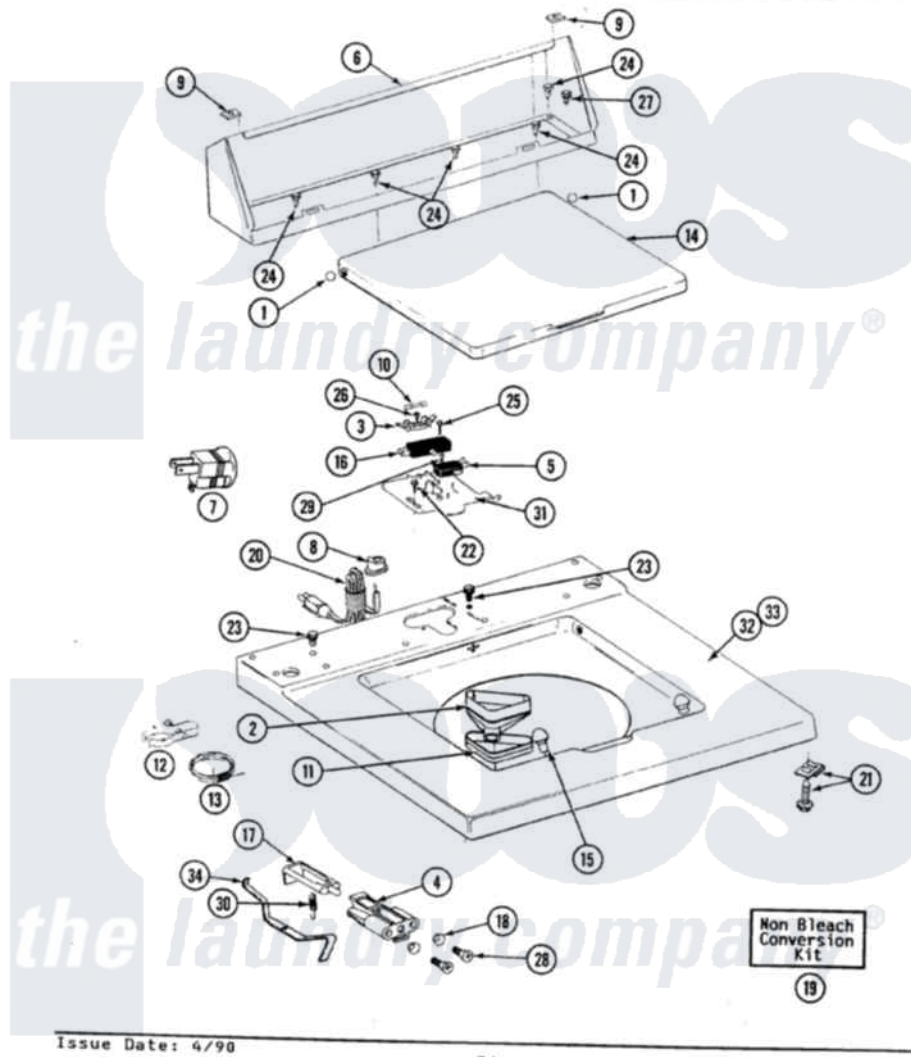

# Maytag GA9200 07 - TOP COVER, CONSOLE & LID SWITCH

SECTION: TOP COVER, CONSOLE & LID SWITCH  
 MODEL: ALL MODELS

Issue Date: 4/98

34

Maytag Residential Maytag GA9200 Washer Parts Parts Diagram 07 - TOP COVER, CONSOLE & LID SWITCH  
 Click on the part number to view part

Item	Original Part Number	Replaced By	Status	Part Description
1	<a href="#">211726</a>			Hinge, Ball Lid
3	<a href="#">207167</a>			Block, Fuse
4	214279	<a href="#">204968</a>		Plunger And Bracket Assembly--W
"	216256		Not Available	BRACKET, UNBALANCE
5	<a href="#">207166</a>			Switch, Check
6	205635M		Not Available	CONSOLE (HVST WHEAT)
7	<a href="#">Y201808</a>			Converter
8	<a href="#">211881</a>			Grommet, Cord Part Not Used-Gas Models Only
9	<a href="#">215075</a>			Fastener, Control Panel To Console
10	207168	<a href="#">22001682</a>		Switch Assembly, Lid W/4amp Fuse
11	<a href="#">214436</a>			Gasket
12	<a href="#">301548</a>			Clamp, Ground Wire
13	<a href="#">311155</a>			Ground Wire And Clamp
14	212073M		Not Available	LID-HARVEST WHEAT